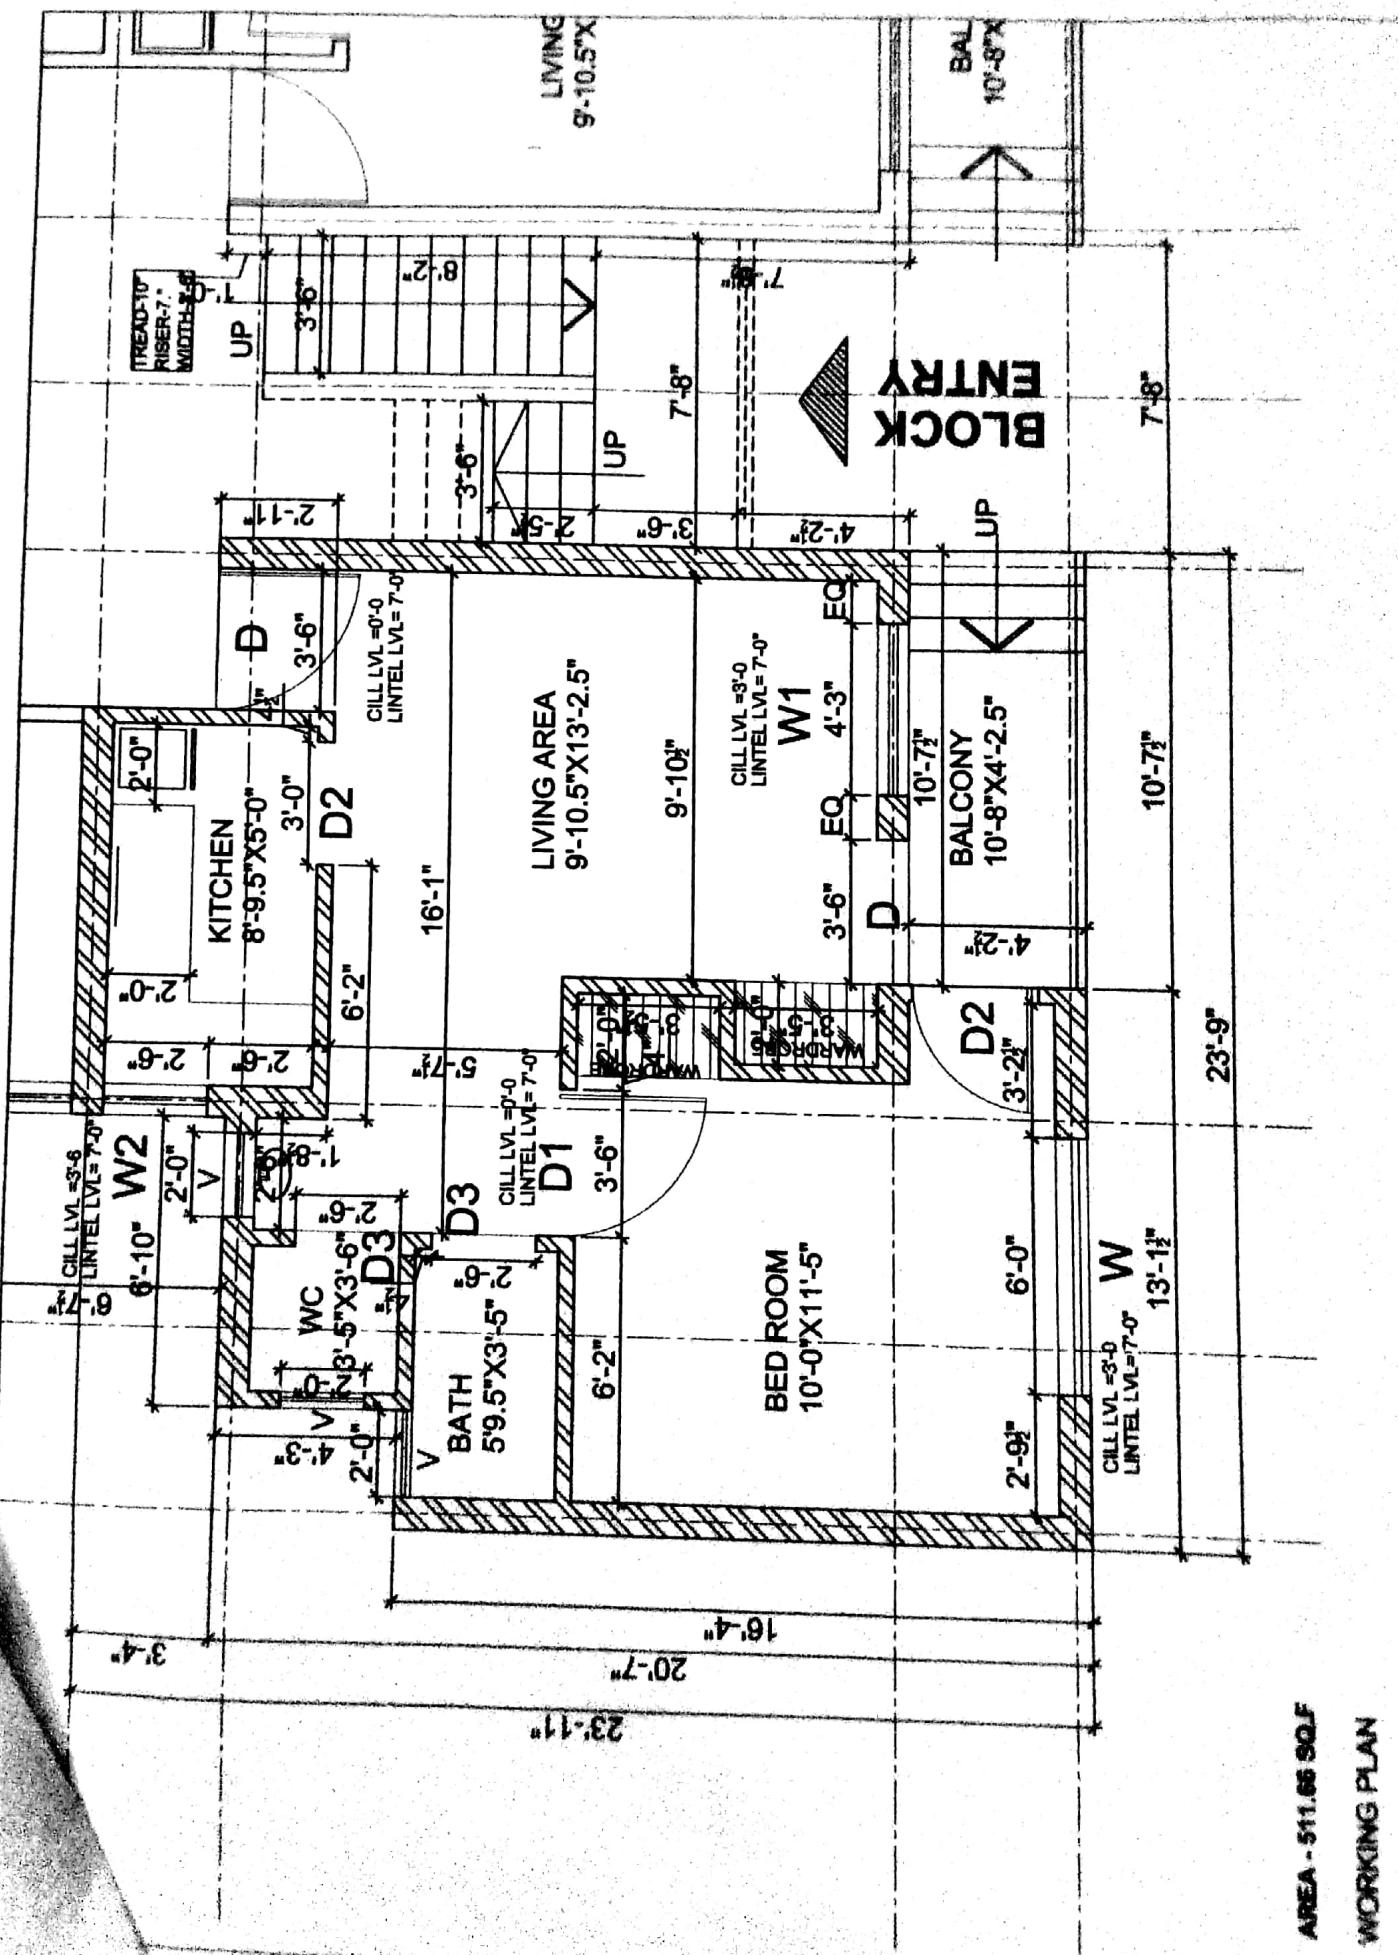

PROJECT TITLE :-
BABA SHREE GARDEN MORADABAD
 AT :- VILLAGE - ANANTHER LAKNI FAZALPUR BY PASS ROAD,
 DISTT- MORADABAD

AREA - 511.66 SQ.F
 WORKING PLAN

S.NO.	NAME	SYMBOL	HT
1	TUBE LIGHT		8'-0"
2	PICTURE LIGHT		7'-0"
3	CEILING LIGHT		C.L.
4	FAN		C.L.
5	BEDSIDE LAMP		2'-0"
6	EXHAUST FAN		
7	TELEPHONE		2'-0"
8	INTERCOM		2'-0"
9	GYSER		
10	5,15,30 AMP		1'-0" 2'-0"
11	SWITCH BOARD		3'-0"
12	T.V.		3'
13	BRACKET LIGHT		7'-0"
14	CHENDILIER		C.L.
15	M.C.B.		2'-0"
16	COMPUTER CC TV		1'-0" 2'-0"
17	FLOOR LIGHT		1'-0"
18	BELL PUSH		8'-0"
19	A.C. POINT		8'-0"
20	FOOT LIGHT		1'-0"

DRAWING TITLE:
**GROUND FLOOR
ELECTRICAL PLAN**

AREA - 511.86 SQ.F

PROJECT TITLE :-

RAMA SHREE GARDEN MORADABAD

AT :- VILLAGE - AMANATHER LAKRI FAZALPUR BY PASS ROAD,
DISTT- MORADABAD