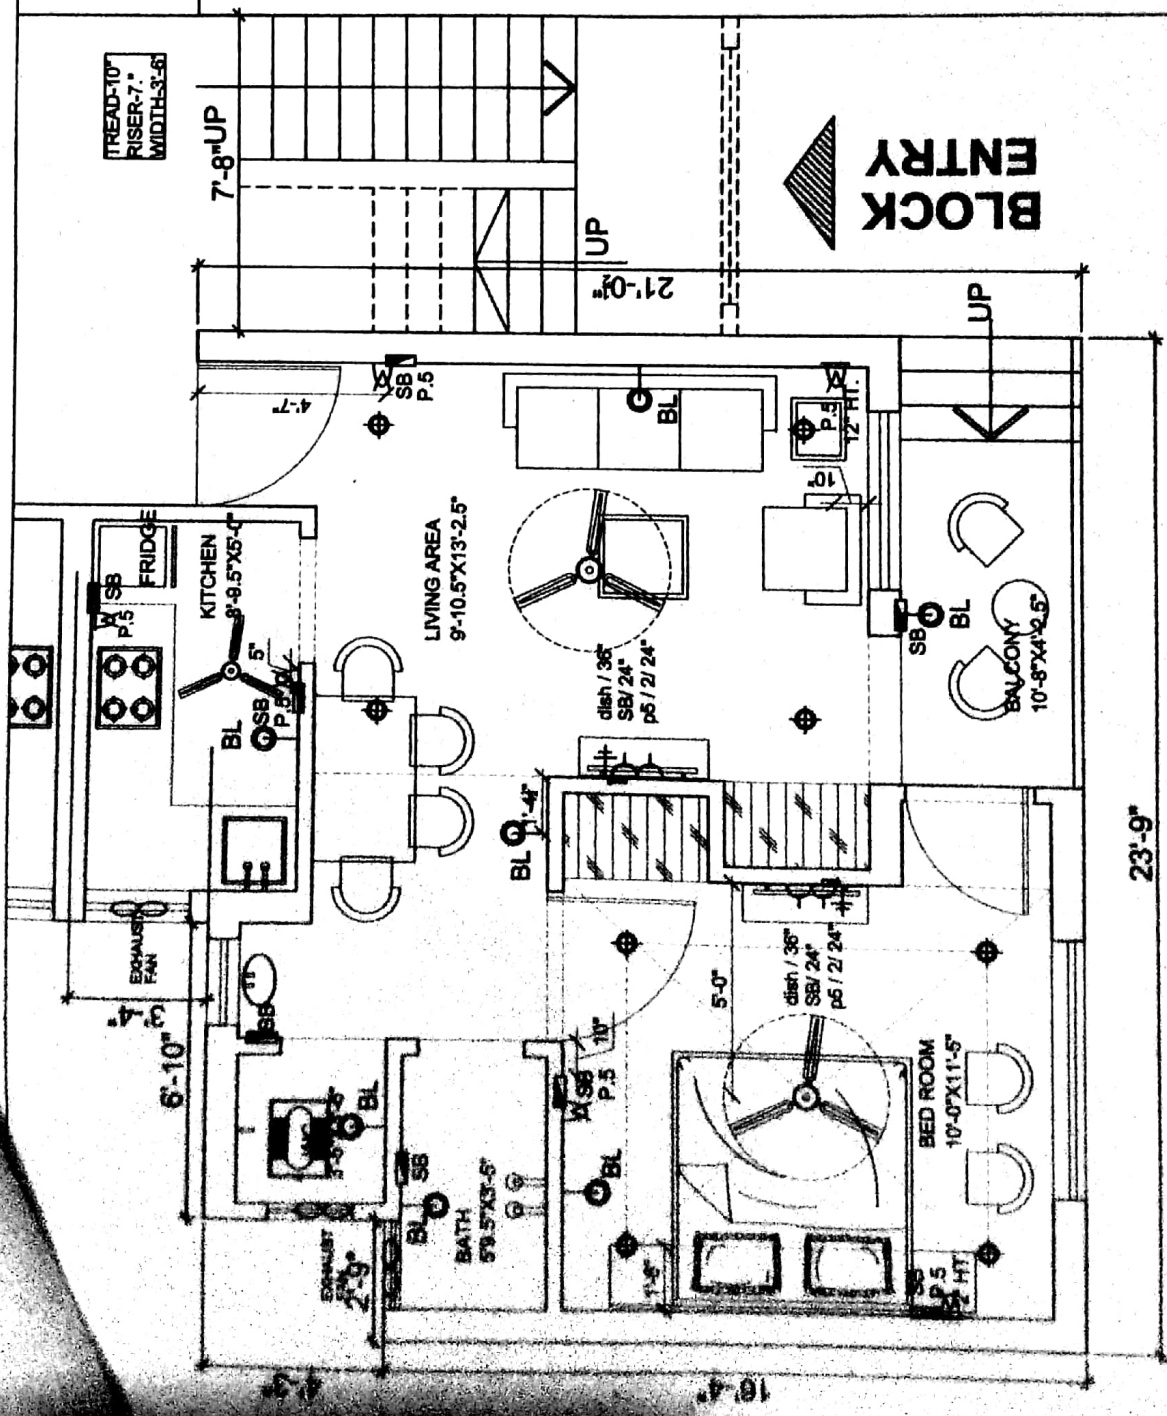

PROJECT TITLE :-
BABA SHREE GARDEN MORADABAD
 AT :- VILLAGE - ANANTHER LAKNI FAZALPUR BY PASS ROAD,
 DISTT- MORADABAD

AREA - 511.66 SQ.F
 WORKING PLAN

S.NO.	NAME	SYMBOL	HT
1	TUBE LIGHT		8'-0"
2	PICTURE LIGHT		7'-0"
3	CEILING LIGHT		C.L.
4	FAN		C.L.
5	BEDSIDE LAMP		2'-0"
6	EXHAUST FAN		
7	TELEPHONE		2'-0"
8	INTERCOM		2'-0"
9	GYSER		
10	5,15,30 AMP		1'-0" 2'-0"
11	SWITCH BOARD		3'-0"
12	T.V.		3'
13	BRACKET LIGHT		7'-0"
14	CHENDILIER		C.L.
15	M.C.B.		2'-0"
16	COMPUTER CC TV		1'-0" 2'-0"
17	FLOOR LIGHT		1'-0"
18	BELL PUSH		8'-0"
19	A.C. POINT		8'-0"
20	FOOT LIGHT		1'-0"

DRAWING TITLE:
**GROUND FLOOR
ELECTRICAL PLAN**

AREA - 511.86 SQ.F

PROJECT TITLE :-

RAMA SHREE GARDEN MORADABAD

AT :- VILLAGE - AMANATHER LAKRI FAZALPUR BY PASS ROAD,
DISTT- MORADABAD