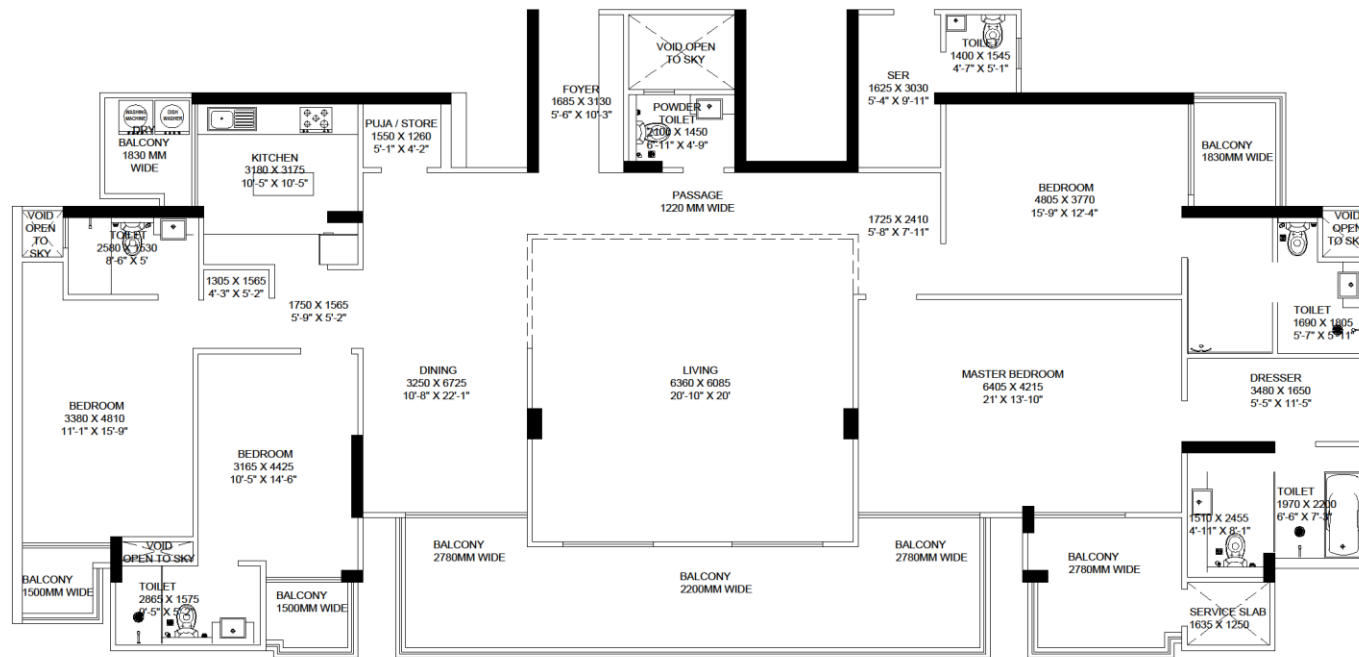

SIMPLEX TYPE 1
4BHK+4TOILET+DRESS+SER

CARPET AREA - 212.31 SQMT
 BALCONY AREA - 50.50 SQMT

SIMPLEX TYPE 2
4BHK+4TOILET+DRESS+SER

CARPET AREA - 212.31 SQMT

BALCONY AREA - 50.50 SQMT

SIMPLEX TYPE 3
4BHK+4TOILET+DRESS+SER

CARPET AREA - 209.84 SQMT

BALCONY AREA - 35.20 SQMT

SIMPLEX TYPE 4
4BHK+4TOILET+DRESS+SER

CARPET AREA - 208.46 SQMT

BALCONY AREA - 34.47 SQMT

SIMPLEX TYPE 5
4BHK+4TOILET+DRESS+SER

CARPET AREA - 196.82 SQMT

BALCONY AREA - 48.67 SQMT

SIMPLEX TYPE 6
4BHK+4TOILET+DRESS+SER

CARPET AREA - 193.57 SQMT

BALCONY AREA - 48.65 SQMT

TYPE I (1435)
3BHK+2TOILET

CARPET AREA = 74.04 sqm (796.96 sqft)
BALCONY AREA = 19.70 sqm. (212.05 sqft.)

TYPE II (1555)
3BHK+3TOILET

CARPET AREA = 81.27 sqm (874.790 sqft)

BALCONY AREA = 19.70 sqm. (212.050 sqft.)