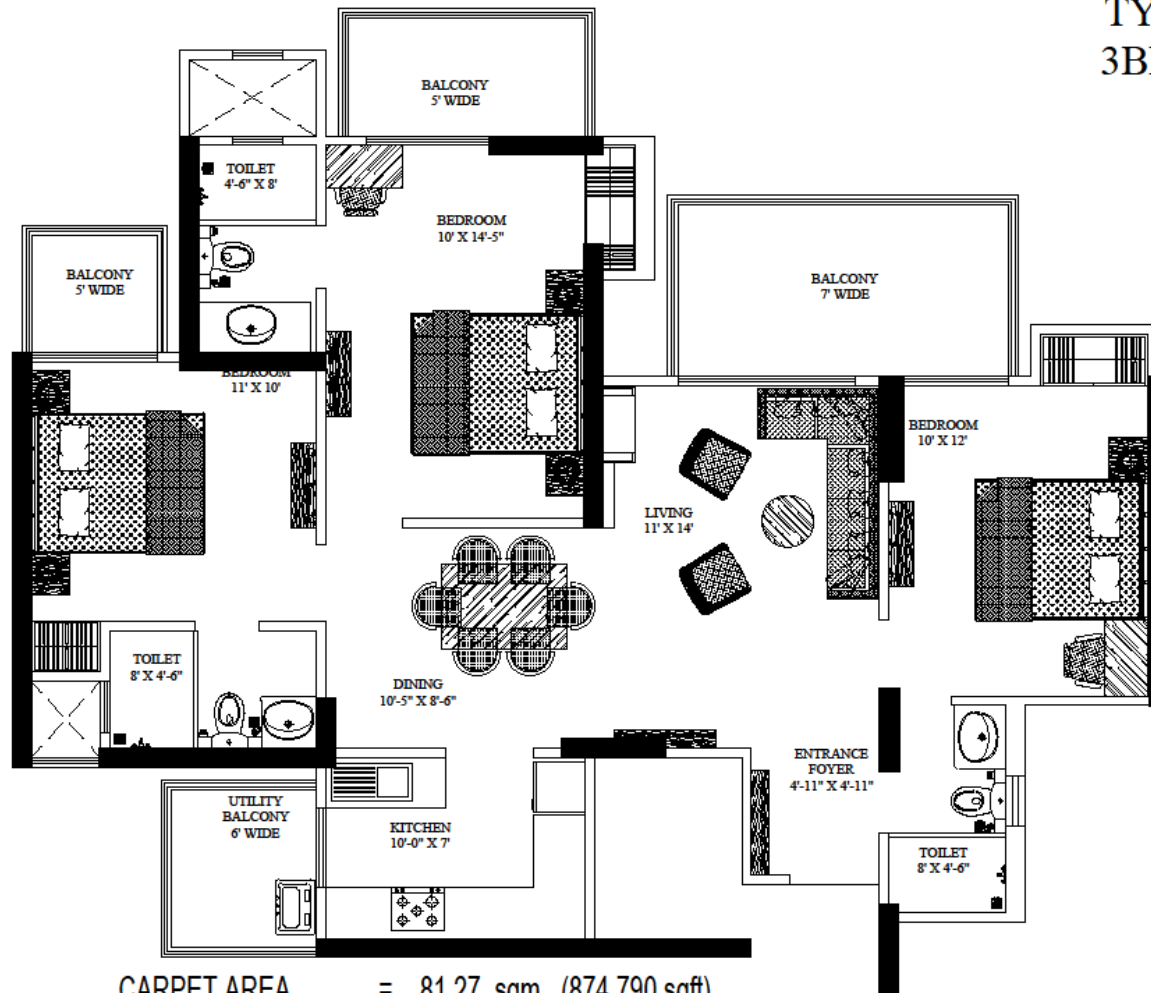

SIMPLEX TYPE 1
4BHK+4TOILET+DRESS+SER

CARPET AREA - 212.31 SQMT
 BALCONY AREA - 50.50 SQMT

SIMPLEX TYPE 2
4BHK+4TOILET+DRESS+SER

CARPET AREA - 212.31 SQMT

BALCONY AREA - 50.50 SQMT

SIMPLEX TYPE 3
4BHK+4TOILET+DRESS+SER

CARPET AREA - 209.84 SQMT

BALCONY AREA - 35.20 SQMT

SIMPLEX TYPE 4
4BHK+4TOILET+DRESS+SER

CARPET AREA - 208.46 SQMT

BALCONY AREA - 34.47 SQMT

SIMPLEX TYPE 5
4BHK+4TOILET+DRESS+SER

CARPET AREA - 196.82 SQMT

BALCONY AREA - 48.67 SQMT

SIMPLEX TYPE 6
4BHK+4TOILET+DRESS+SER

CARPET AREA - 193.57 SQMT

BALCONY AREA - 48.65 SQMT

TYPE I (1435)
3BHK+2TOILET

CARPET AREA = 74.04 sqm (796.96 sqft)
BALCONY AREA = 19.70 sqm. (212.05 sqft.)

TYPE II (1555)
3BHK+3TOILET

CARPET AREA = 81.27 sqm (874.790 sqft)

BALCONY AREA = 19.70 sqm. (212.050 sqft.)