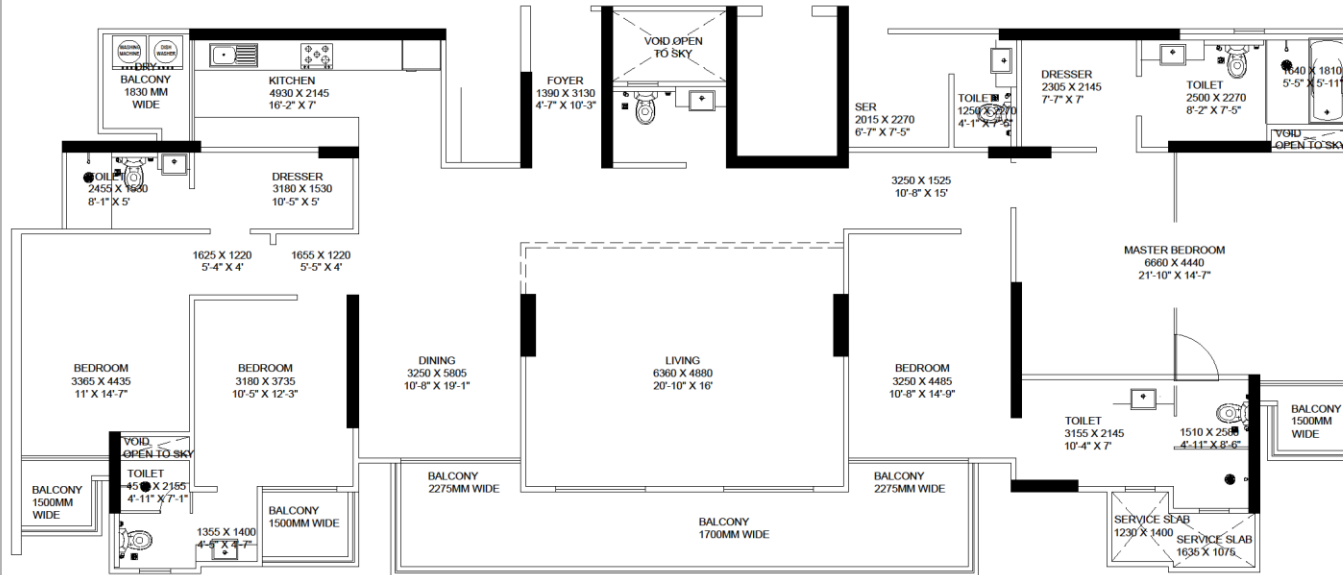

SIMPLEX TYPE 1
4BHK+4TOILET+DRESS+SER

CARPET AREA - 212.31 SQMT
 BALCONY AREA - 50.50 SQMT

SIMPLEX TYPE 2
4BHK+4TOILET+DRESS+SER

CARPET AREA - 212.31 SQMT

BALCONY AREA - 50.50 SQMT

SIMPLEX TYPE 3
4BHK+4TOILET+DRESS+SER

CARPET AREA - 209.84 SQMT

BALCONY AREA - 35.20 SQMT

SIMPLEX TYPE 4
4BHK+4TOILET+DRESS+SER

CARPET AREA - 208.46 SQMT

BALCONY AREA - 34.47 SQMT

SIMPLEX TYPE 5
4BHK+4TOILET+DRESS+SER

CARPET AREA - 196.82 SQMT

BALCONY AREA - 48.67 SQMT

SIMPLEX TYPE 6
4BHK+4TOILET+DRESS+SER

CARPET AREA - 193.57 SQMT

BALCONY AREA - 48.65 SQMT

TYPE I (1435)
3BHK+2TOILET

CARPET AREA = 74.04 sqm (796.96 sqft)
BALCONY AREA = 19.70 sqm. (212.05 sqft.)

TYPE II (1555)
3BHK+3TOILET

CARPET AREA = 81.27 sqm (874.790 sqft)

BALCONY AREA = 19.70 sqm. (212.050 sqft.)