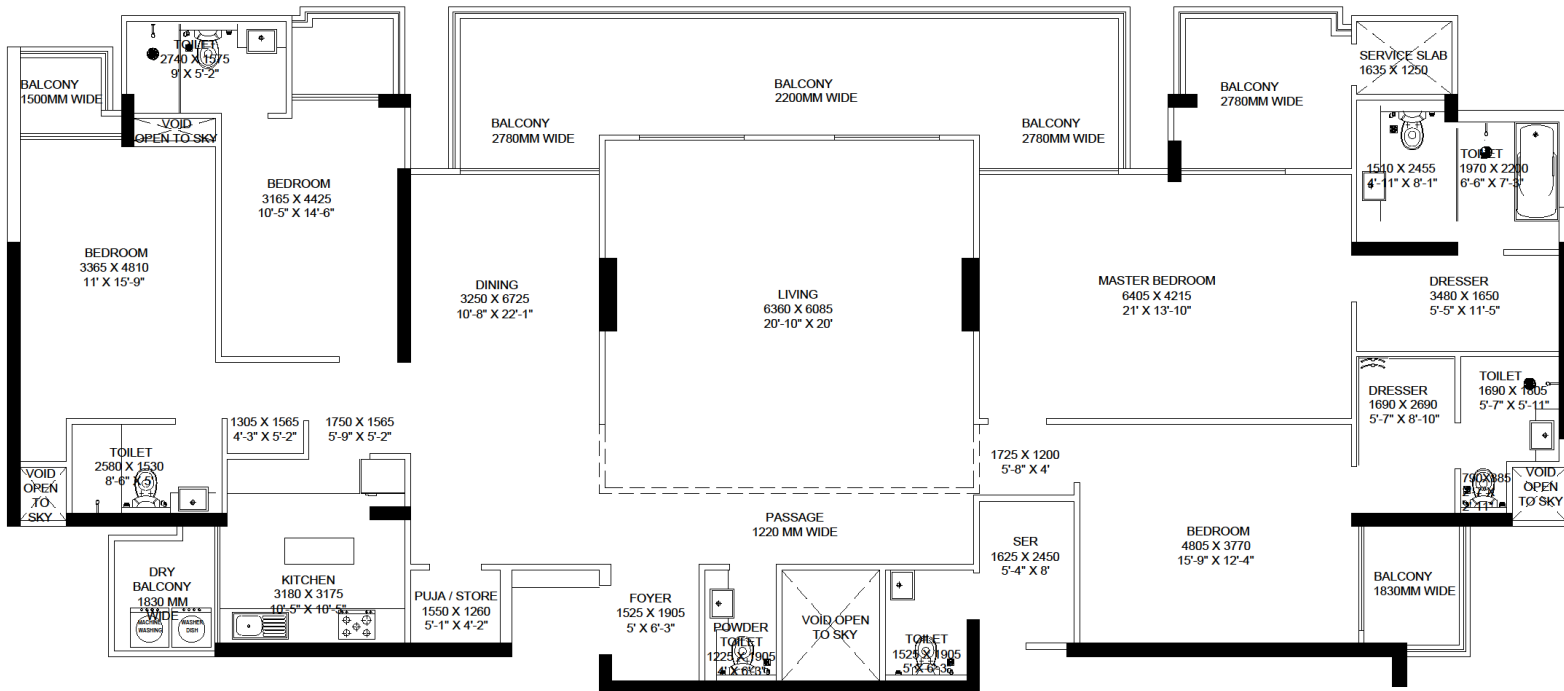

SIMPLEX TYPE 1
4BHK+4TOILET+DRESS+SER

CARPET AREA - 212.31 SQMT
 BALCONY AREA - 50.50 SQMT

SIMPLEX TYPE 2
4BHK+4TOILET+DRESS+SER

CARPET AREA - 212.31 SQMT

BALCONY AREA - 50.50 SQMT

SIMPLEX TYPE 3
4BHK+4TOILET+DRESS+SER

CARPET AREA - 209.84 SQMT

BALCONY AREA - 35.20 SQMT

SIMPLEX TYPE 4
4BHK+4TOILET+DRESS+SER

CARPET AREA - 208.46 SQMT

BALCONY AREA - 34.47 SQMT

SIMPLEX TYPE 5
4BHK+4TOILET+DRESS+SER

CARPET AREA - 196.82 SQMT

BALCONY AREA - 48.67 SQMT

SIMPLEX TYPE 6
4BHK+4TOILET+DRESS+SER

CARPET AREA - 193.57 SQMT

BALCONY AREA - 48.65 SQMT

TYPE I (1435)
3BHK+2TOILET

CARPET AREA = 74.04 sqm (796.96 sqft)
BALCONY AREA = 19.70 sqm. (212.05 sqft.)

TYPE II (1555)
3BHK+3TOILET

CARPET AREA = 81.27 sqm (874.790 sqft)

BALCONY AREA = 19.70 sqm. (212.050 sqft.)