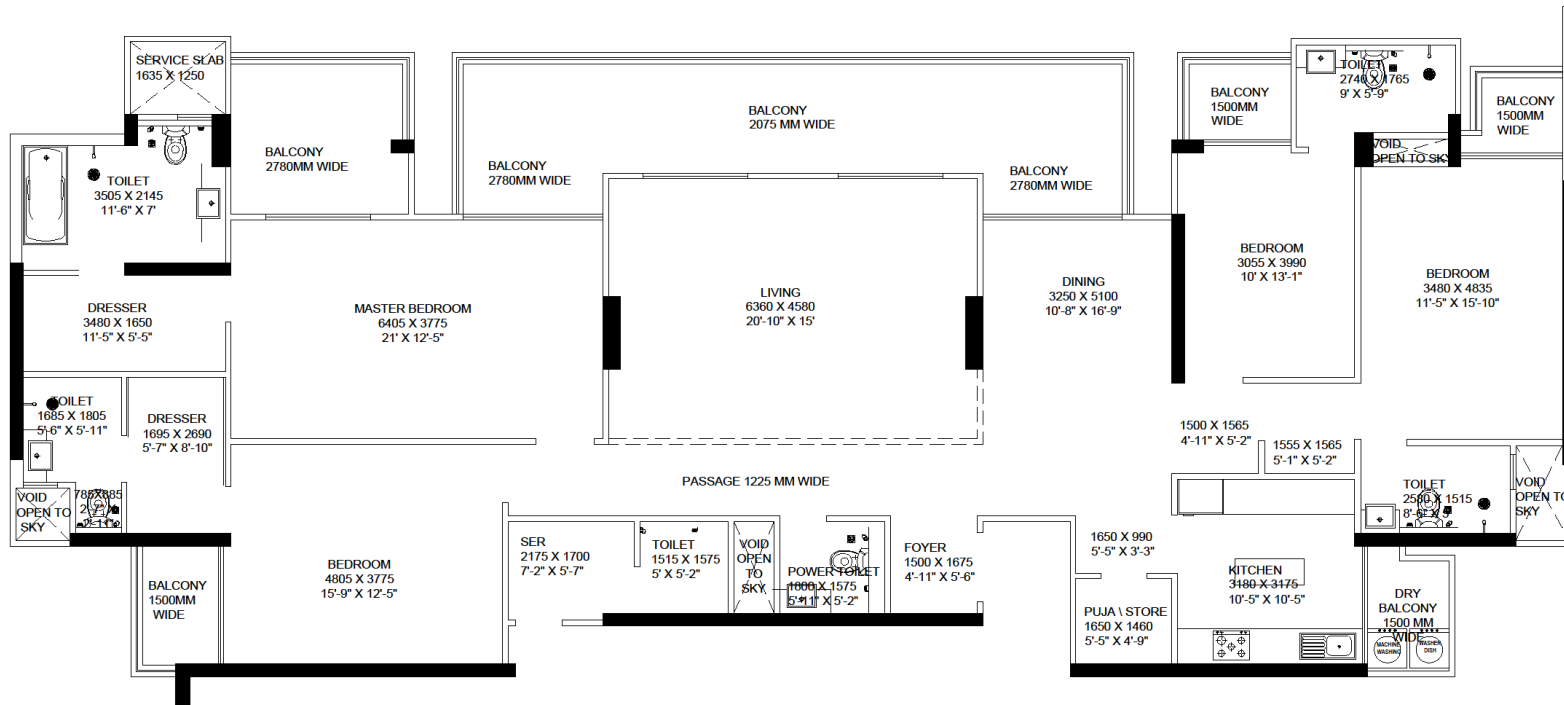

SIMPLEX TYPE 1
4BHK+4TOILET+DRESS+SER

CARPET AREA - 212.31 SQMT
 BALCONY AREA - 50.50 SQMT

SIMPLEX TYPE 2
4BHK+4TOILET+DRESS+SER

CARPET AREA - 212.31 SQMT

BALCONY AREA - 50.50 SQMT

SIMPLEX TYPE 3
4BHK+4TOILET+DRESS+SER

CARPET AREA - 209.84 SQMT

BALCONY AREA - 35.20 SQMT

SIMPLEX TYPE 4
4BHK+4TOILET+DRESS+SER

CARPET AREA - 208.46 SQMT

BALCONY AREA - 34.47 SQMT

SIMPLEX TYPE 5
4BHK+4TOILET+DRESS+SER

CARPET AREA - 196.82 SQMT

BALCONY AREA - 48.67 SQMT

SIMPLEX TYPE 6
4BHK+4TOILET+DRESS+SER

CARPET AREA - 193.57 SQMT

BALCONY AREA - 48.65 SQMT

TYPE I (1435)
3BHK+2TOILET

CARPET AREA = 74.04 sqm (796.96 sqft)
BALCONY AREA = 19.70 sqm. (212.05 sqft.)

TYPE II (1555)
3BHK+3TOILET

CARPET AREA = 81.27 sqm (874.790 sqft)

BALCONY AREA = 19.70 sqm. (212.050 sqft.)