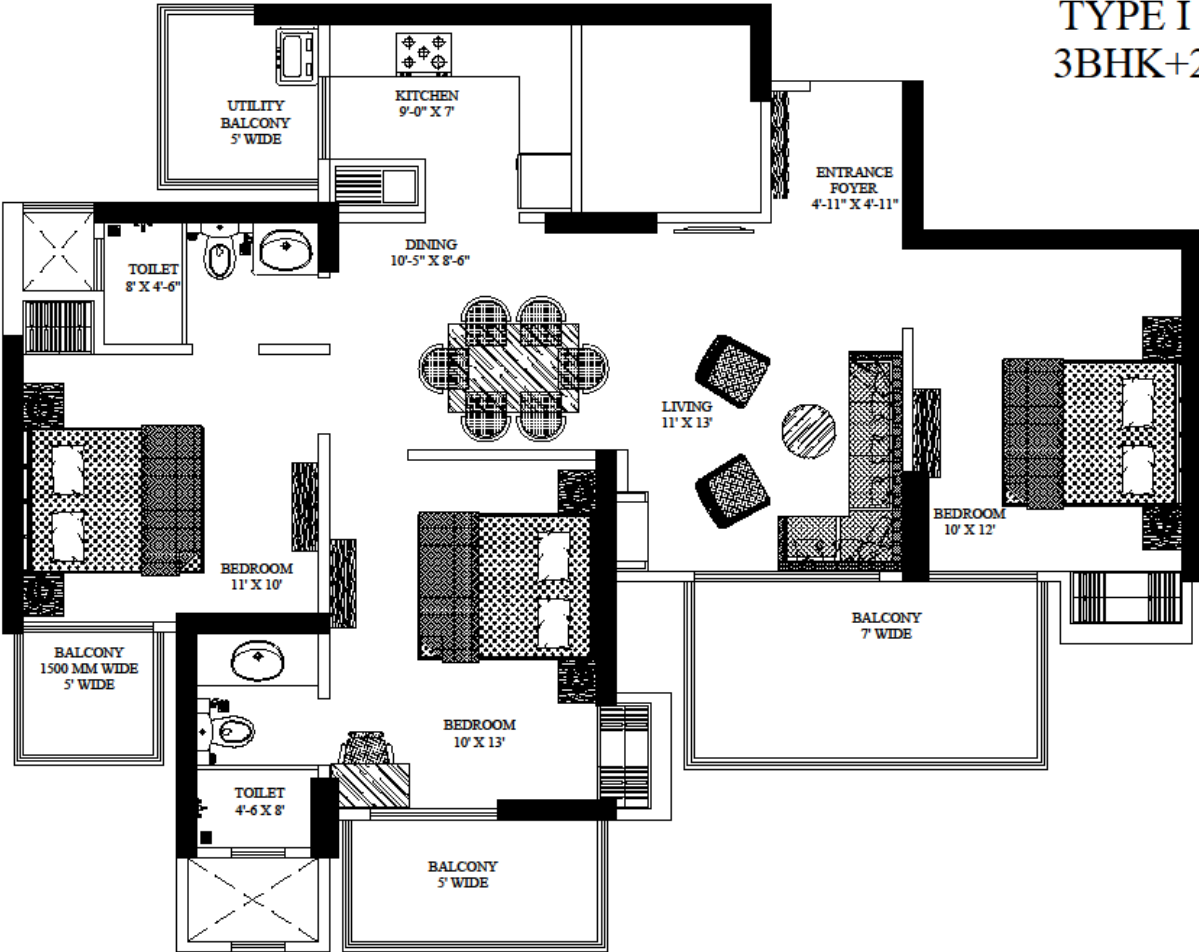

SIMPLEX TYPE 1
4BHK+4TOILET+DRESS+SER

CARPET AREA - 212.31 SQMT
 BALCONY AREA - 50.50 SQMT

SIMPLEX TYPE 2
4BHK+4TOILET+DRESS+SER

CARPET AREA - 212.31 SQMT

BALCONY AREA - 50.50 SQMT

SIMPLEX TYPE 3
4BHK+4TOILET+DRESS+SER

CARPET AREA - 209.84 SQMT

BALCONY AREA - 35.20 SQMT

SIMPLEX TYPE 4
4BHK+4TOILET+DRESS+SER

CARPET AREA - 208.46 SQMT

BALCONY AREA - 34.47 SQMT

SIMPLEX TYPE 5
4BHK+4TOILET+DRESS+SER

CARPET AREA - 196.82 SQMT

BALCONY AREA - 48.67 SQMT

SIMPLEX TYPE 6
4BHK+4TOILET+DRESS+SER

CARPET AREA - 193.57 SQMT

BALCONY AREA - 48.65 SQMT

TYPE I (1435)
3BHK+2TOILET

CARPET AREA = 74.04 sqm (796.96 sqft)
BALCONY AREA = 19.70 sqm. (212.05 sqft.)

TYPE II (1555)
3BHK+3TOILET

CARPET AREA = 81.27 sqm (874.790 sqft)

BALCONY AREA = 19.70 sqm. (212.050 sqft.)