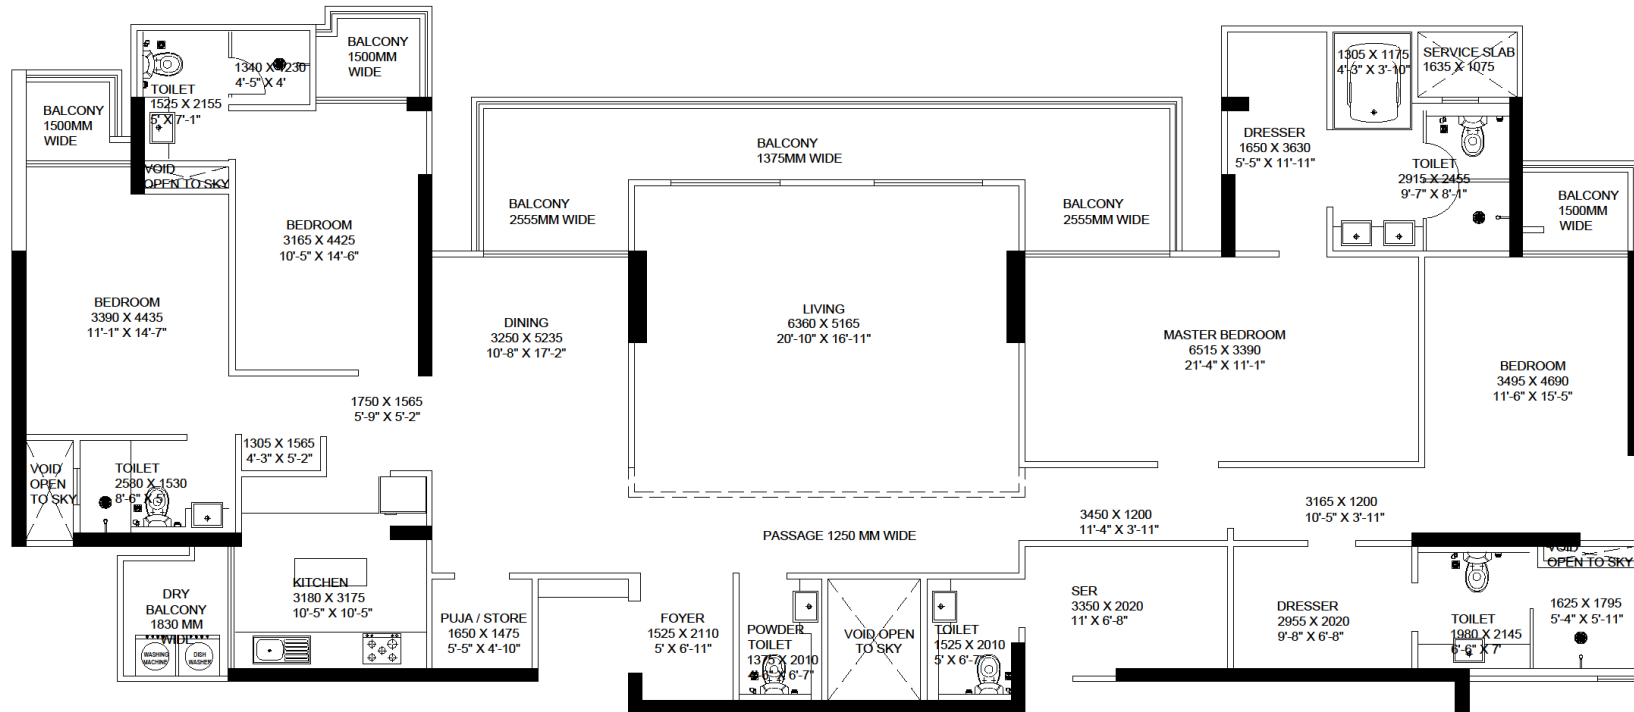

SIMPLEX TYPE 1
4BHK+4TOILET+DRESS+SER

CARPET AREA - 212.31 SQMT
 BALCONY AREA - 50.50 SQMT

SIMPLEX TYPE 2
4BHK+4TOILET+DRESS+SER

CARPET AREA - 212.31 SQMT

BALCONY AREA - 50.50 SQMT

SIMPLEX TYPE 3
4BHK+4TOILET+DRESS+SER

CARPET AREA - 209.84 SQMT

BALCONY AREA - 35.20 SQMT

SIMPLEX TYPE 4
4BHK+4TOILET+DRESS+SER

CARPET AREA - 208.46 SQMT

BALCONY AREA - 34.47 SQMT

SIMPLEX TYPE 5
4BHK+4TOILET+DRESS+SER

CARPET AREA - 196.82 SQMT

BALCONY AREA - 48.67 SQMT

SIMPLEX TYPE 6
4BHK+4TOILET+DRESS+SER

CARPET AREA - 193.57 SQMT

BALCONY AREA - 48.65 SQMT

TYPE I (1435)
3BHK+2TOILET

CARPET AREA = 74.04 sqm (796.96 sqft)
BALCONY AREA = 19.70 sqm. (212.05 sqft.)

TYPE II (1555)
3BHK+3TOILET

CARPET AREA = 81.27 sqm (874.790 sqft)

BALCONY AREA = 19.70 sqm. (212.050 sqft.)