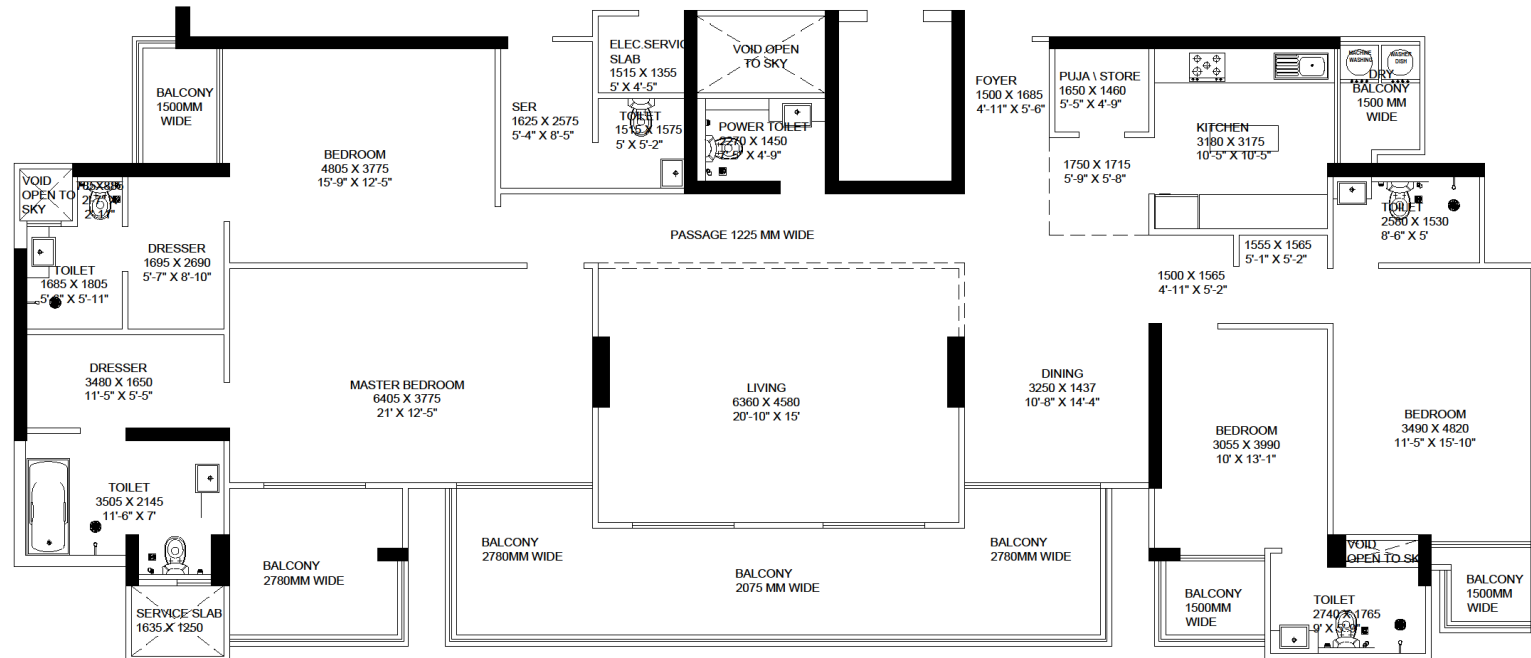

SIMPLEX TYPE 1
4BHK+4TOILET+DRESS+SER

CARPET AREA - 212.31 SQMT
 BALCONY AREA - 50.50 SQMT

SIMPLEX TYPE 2
4BHK+4TOILET+DRESS+SER

CARPET AREA - 212.31 SQMT

BALCONY AREA - 50.50 SQMT

SIMPLEX TYPE 3
4BHK+4TOILET+DRESS+SER

CARPET AREA - 209.84 SQMT

BALCONY AREA - 35.20 SQMT

SIMPLEX TYPE 4
4BHK+4TOILET+DRESS+SER

CARPET AREA - 208.46 SQMT

BALCONY AREA - 34.47 SQMT

SIMPLEX TYPE 5
4BHK+4TOILET+DRESS+SER

CARPET AREA - 196.82 SQMT

BALCONY AREA - 48.67 SQMT

SIMPLEX TYPE 6
4BHK+4TOILET+DRESS+SER

CARPET AREA - 193.57 SQMT

BALCONY AREA - 48.65 SQMT

TYPE I (1435)
3BHK+2TOILET

CARPET AREA = 74.04 sqm (796.96 sqft)
BALCONY AREA = 19.70 sqm. (212.05 sqft.)

TYPE II (1555)
3BHK+3TOILET

CARPET AREA = 81.27 sqm (874.790 sqft)

BALCONY AREA = 19.70 sqm. (212.050 sqft.)