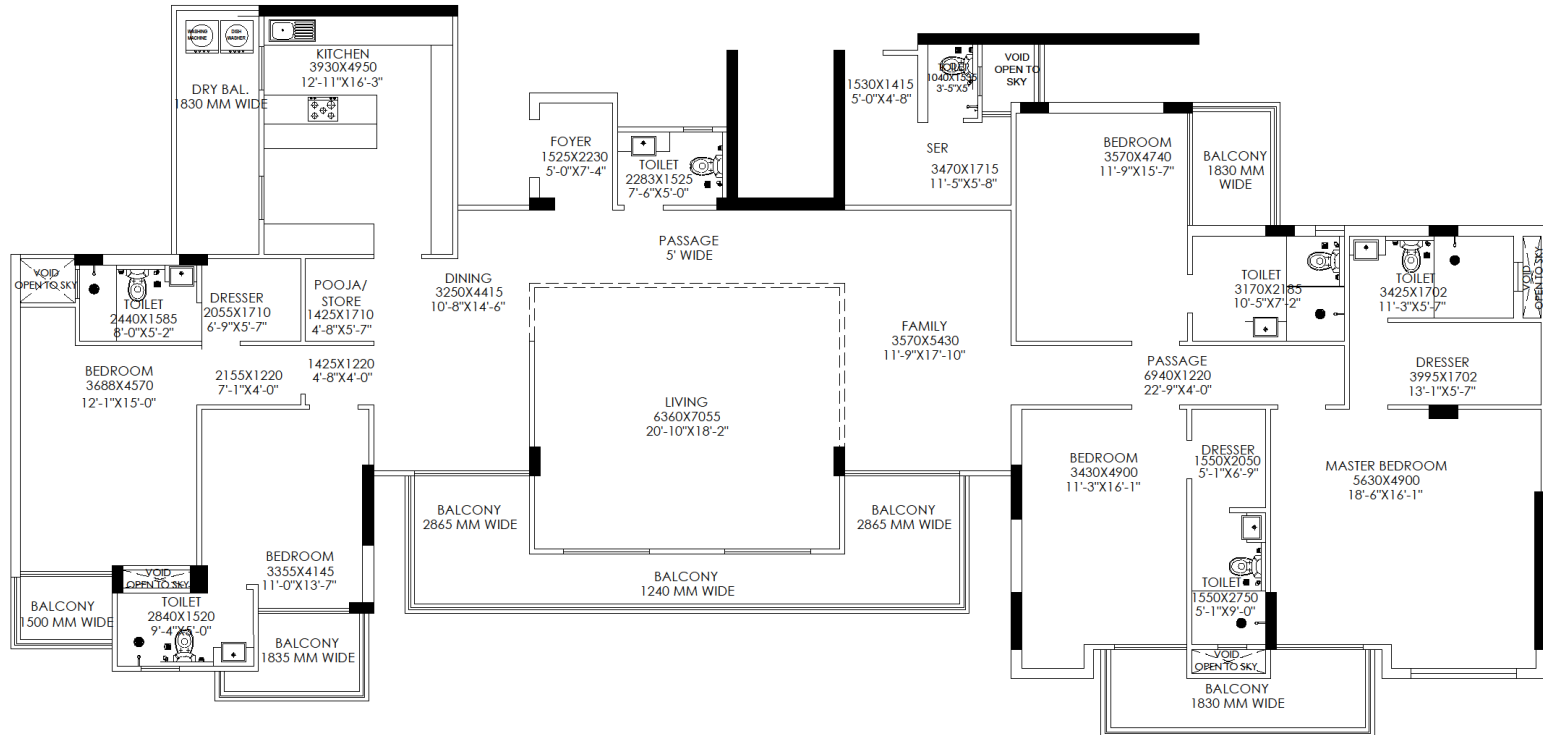

**SIMPLEX TYPE 8**  
**5BHK+5TOILET+DRESS+SER**

CARPET AREA - 260.47 SQMT

BALCONY AREA - 51.66 SQMT

SIMPLEX TYPE 9

4BHK+4TOILET+DRESS+SER

CARPET AREA - 234.95 SQMT

BALCONY AREA - 36.97 SQMT

SIMPLEX TYPE 10

4BHK+4TOILET+DRESS+SER

**TYPE III (1795)**  
**3BHK+4TOILET**

**TYPE IV (2575)**  
**4BHK+5TOILET**

CARPET AREA = 137.10 sqm (1475.74 sqft)  
 BALCONY AREA = 31.50 sqm. (339.066 sqft.)

**SIMPLEX TYPE 7**  
**5BHK+5TOILET+DRESS+SER**

CARPET AREA - 273.56 SQMT

BALCONY AREA - 54.54 SQMT