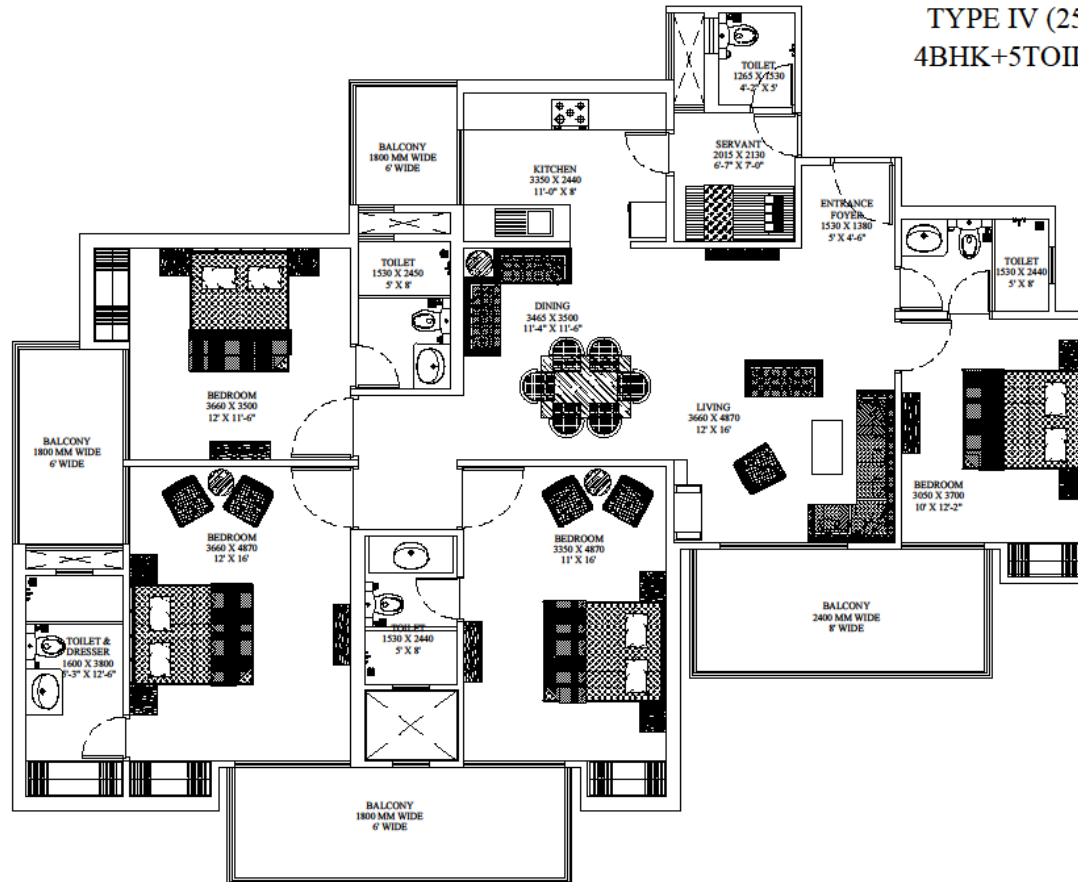

**SIMPLEX TYPE 8**  
**5BHK+5TOILET+DRESS+SER**

CARPET AREA - 260.47 SQMT

BALCONY AREA - 51.66 SQMT

SIMPLEX TYPE 9

4BHK+4TOILET+DRESS+SER

CARPET AREA - 234.95 SQMT

BALCONY AREA - 36.97 SQMT

SIMPLEX TYPE 10

4BHK+4TOILET+DRESS+SER

**TYPE III (1795)**  
**3BHK+4TOILET**

**TYPE IV (2575)**  
**4BHK+5TOILET**

CARPET AREA = 137.10 sqm (1475.74 sqft)  
 BALCONY AREA = 31.50 sqm. (339.066 sqft.)

**SIMPLEX TYPE 7**  
**5BHK+5TOILET+DRESS+SER**

CARPET AREA - 273.56 SQMT

BALCONY AREA - 54.54 SQMT