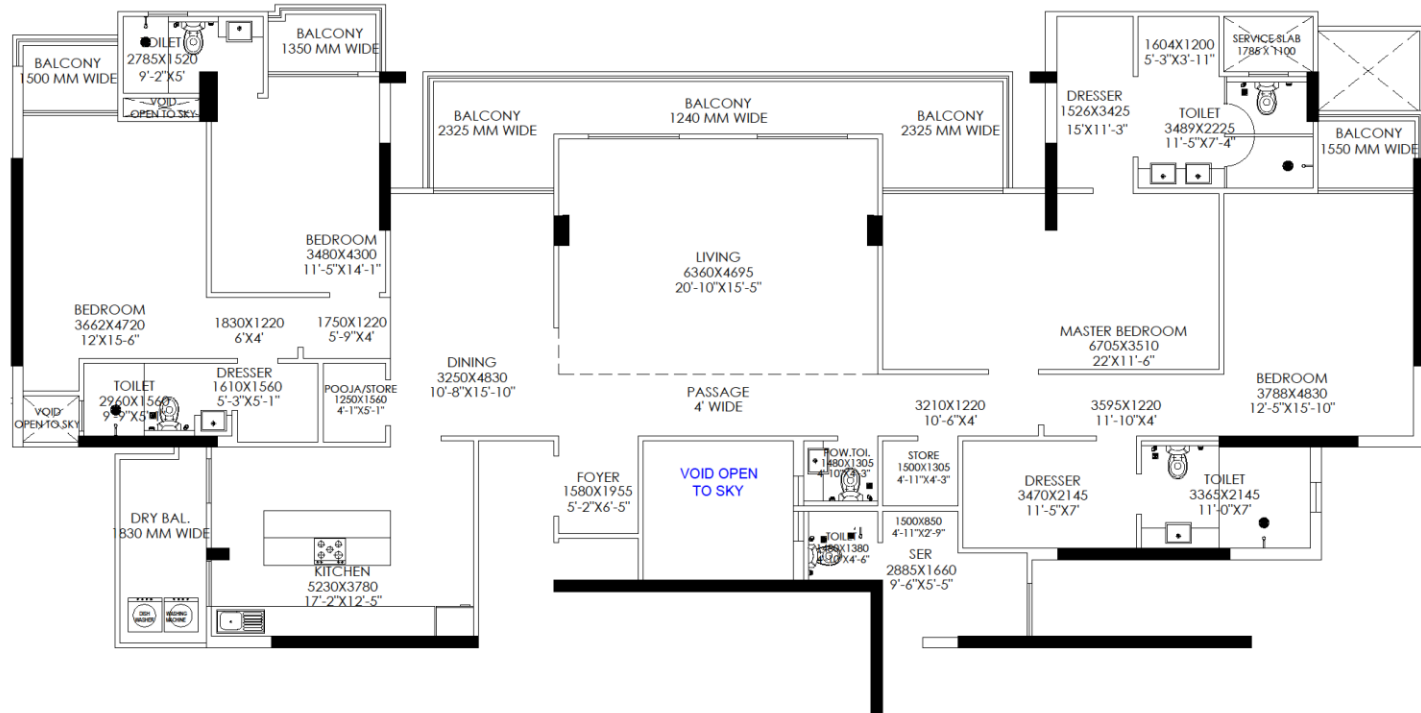

**SIMPLEX TYPE 8**  
**5BHK+5TOILET+DRESS+SER**

CARPET AREA - 260.47 SQMT

BALCONY AREA - 51.66 SQMT

SIMPLEX TYPE 9

4BHK+4TOILET+DRESS+SER

CARPET AREA - 234.95 SQMT

BALCONY AREA - 36.97 SQMT

SIMPLEX TYPE 10

4BHK+4TOILET+DRESS+SER

**TYPE III (1795)**  
**3BHK+4TOILET**

**TYPE IV (2575)**  
**4BHK+5TOILET**

CARPET AREA = 137.10 sqm (1475.74 sqft)  
 BALCONY AREA = 31.50 sqm. (339.066 sqft.)

**SIMPLEX TYPE 7**  
**5BHK+5TOILET+DRESS+SER**

CARPET AREA - 273.56 SQMT

BALCONY AREA - 54.54 SQMT