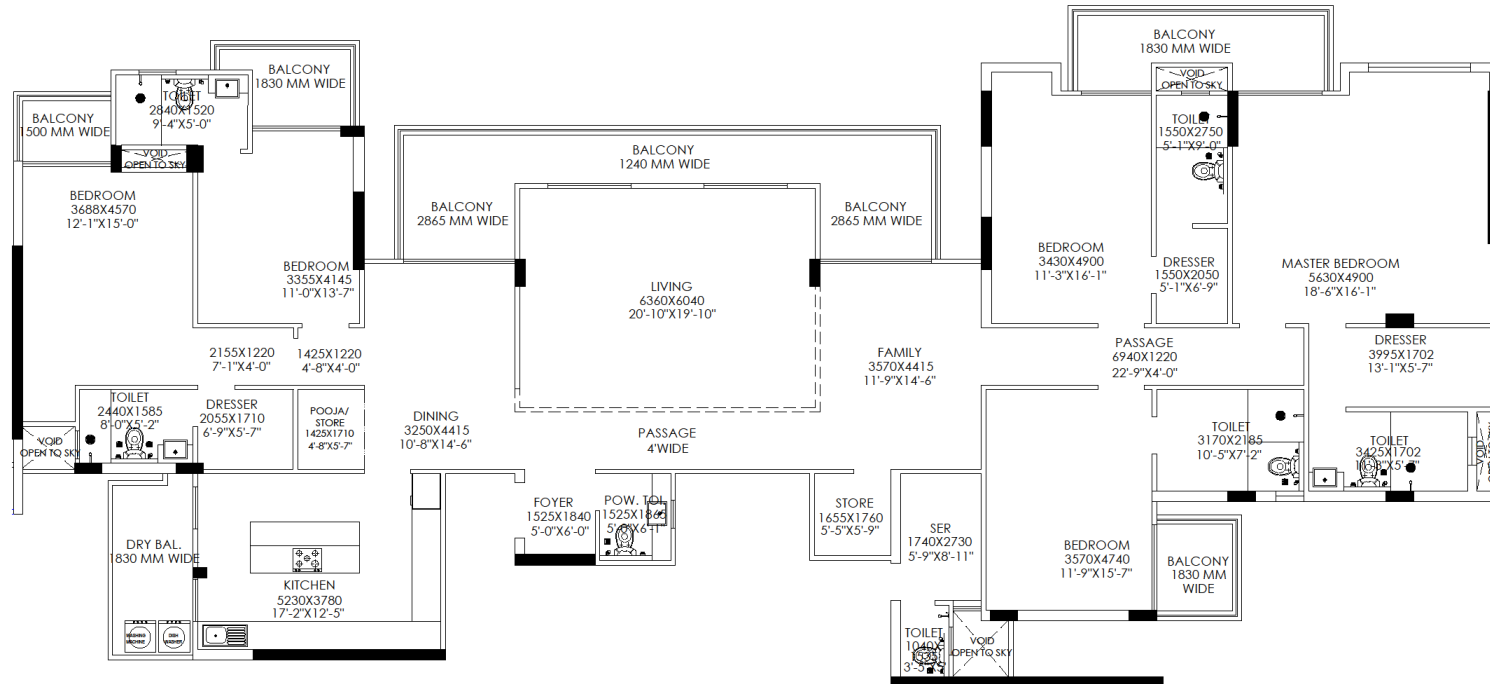

**SIMPLEX TYPE 8**  
**5BHK+5TOILET+DRESS+SER**

CARPET AREA - 260.47 SQMT

BALCONY AREA - 51.66 SQMT

SIMPLEX TYPE 9

4BHK+4TOILET+DRESS+SER

CARPET AREA - 234.95 SQMT

BALCONY AREA - 36.97 SQMT

SIMPLEX TYPE 10

4BHK+4TOILET+DRESS+SER

**TYPE III (1795)**  
**3BHK+4TOILET**

**TYPE IV (2575)**  
**4BHK+5TOILET**

CARPET AREA = 137.10 sqm (1475.74 sqft)  
 BALCONY AREA = 31.50 sqm. (339.066 sqft.)

**SIMPLEX TYPE 7**  
**5BHK+5TOILET+DRESS+SER**

CARPET AREA - 273.56 SQMT

BALCONY AREA - 54.54 SQMT