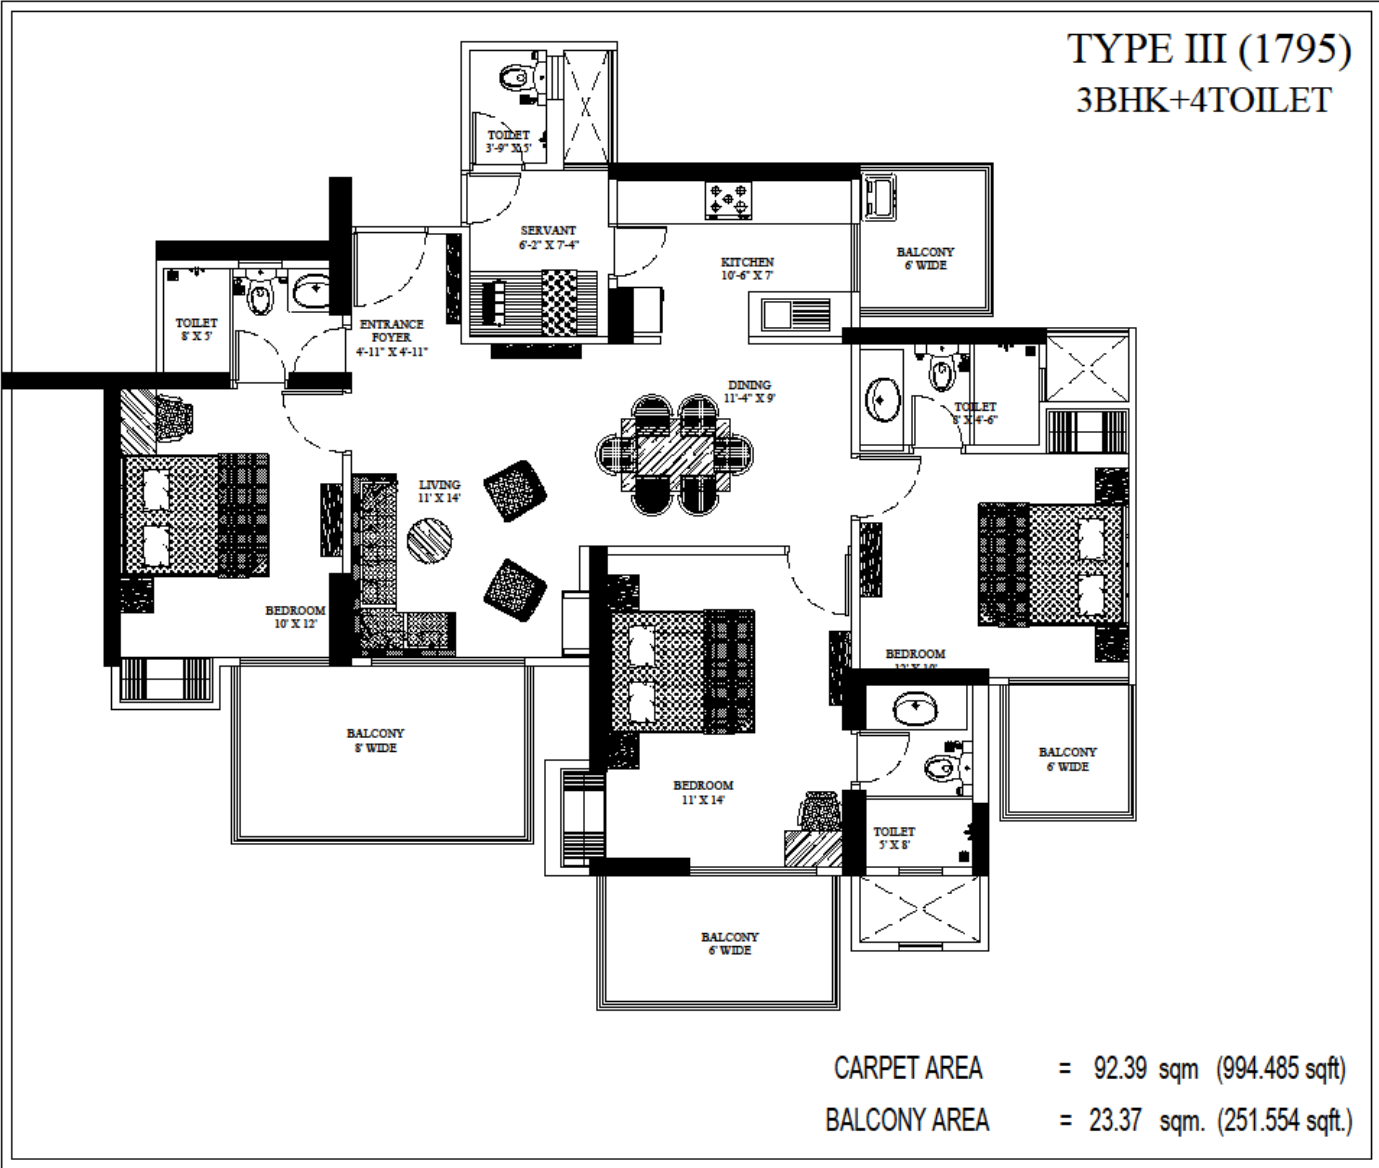

**SIMPLEX TYPE 8**  
**5BHK+5TOILET+DRESS+SER**

CARPET AREA - 260.47 SQMT

BALCONY AREA - 51.66 SQMT

SIMPLEX TYPE 9

4BHK+4TOILET+DRESS+SER

CARPET AREA - 234.95 SQMT

BALCONY AREA - 36.97 SQMT

SIMPLEX TYPE 10

4BHK+4TOILET+DRESS+SER

**TYPE III (1795)**  
**3BHK+4TOILET**

**TYPE IV (2575)**  
**4BHK+5TOILET**

CARPET AREA = 137.10 sqm (1475.74 sqft)  
 BALCONY AREA = 31.50 sqm. (339.066 sqft.)

**SIMPLEX TYPE 7**  
**5BHK+5TOILET+DRESS+SER**

CARPET AREA - 273.56 SQMT

BALCONY AREA - 54.54 SQMT