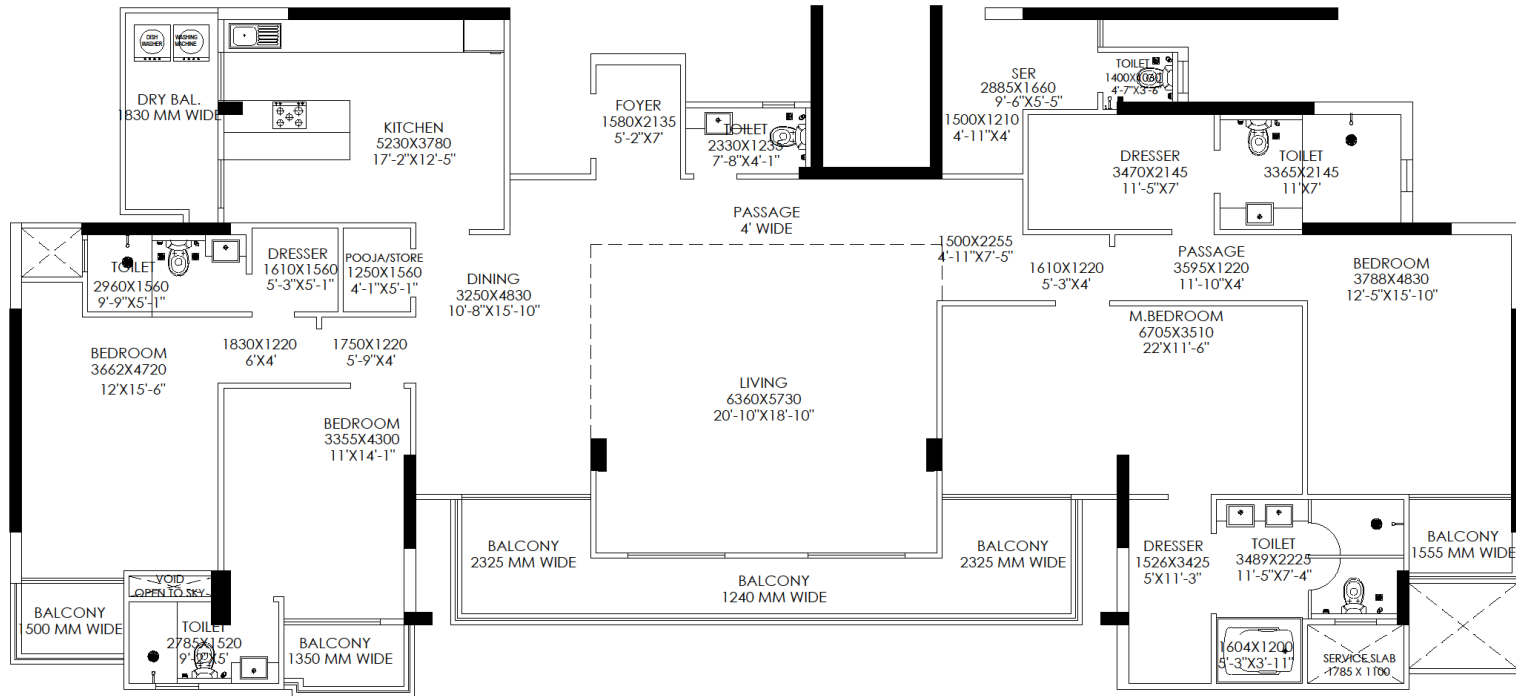

**SIMPLEX TYPE 8**  
**5BHK+5TOILET+DRESS+SER**

CARPET AREA - 260.47 SQMT

BALCONY AREA - 51.66 SQMT

SIMPLEX TYPE 9

4BHK+4TOILET+DRESS+SER

CARPET AREA - 234.95 SQMT

BALCONY AREA - 36.97 SQMT

SIMPLEX TYPE 10

4BHK+4TOILET+DRESS+SER

**TYPE III (1795)**  
**3BHK+4TOILET**

**TYPE IV (2575)**  
**4BHK+5TOILET**

CARPET AREA = 137.10 sqm (1475.74 sqft)  
 BALCONY AREA = 31.50 sqm. (339.066 sqft.)

**SIMPLEX TYPE 7**  
**5BHK+5TOILET+DRESS+SER**

CARPET AREA - 273.56 SQMT

BALCONY AREA - 54.54 SQMT