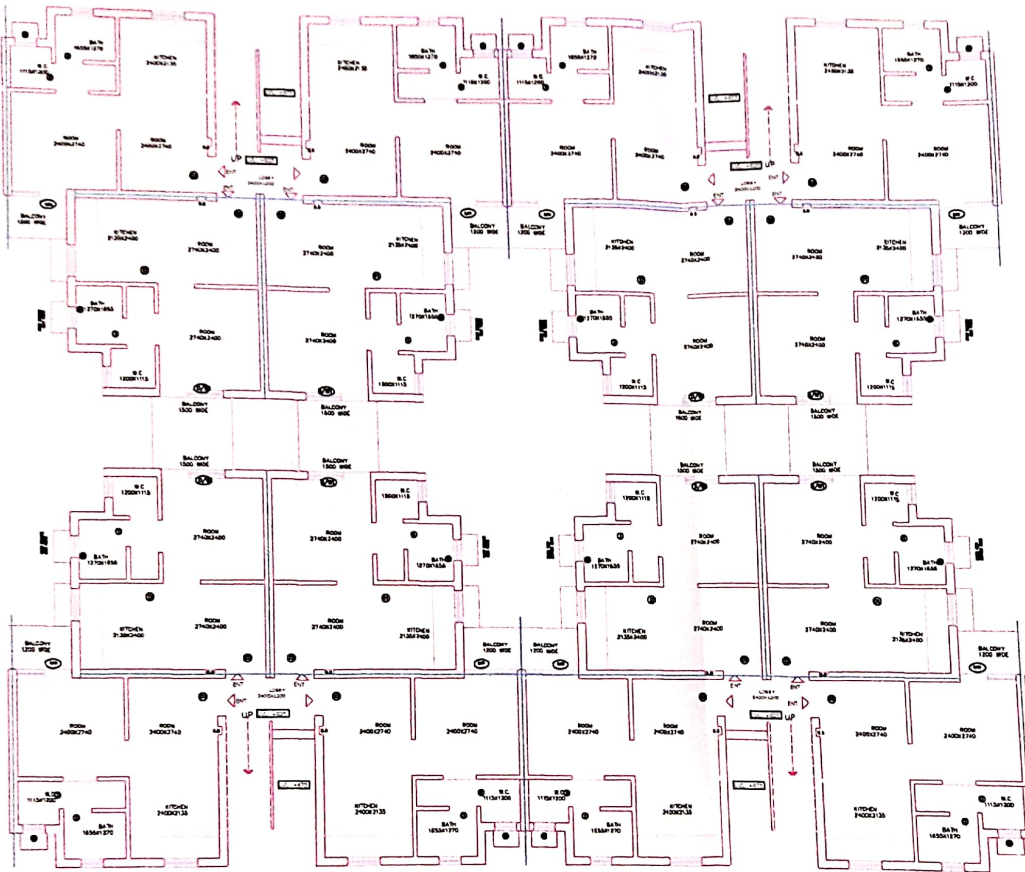

GHAZIABAD DEVELOPMENT AUTHORITY, GHAZIABAD.

BUILDING PLAN FOR 256 E.W.S.
HOUSES AT MADHUBAN
BAPUDHAM SCHEME, GZB.

PLAN

DATE	PARTICULARS	SIGN.
REVISION		
DRG. NO. EWS FLATS/4 ST.		
SHEET NO. -		
DATE -		
DEALT BY -		
CHECKED BY		SCALE = 1: