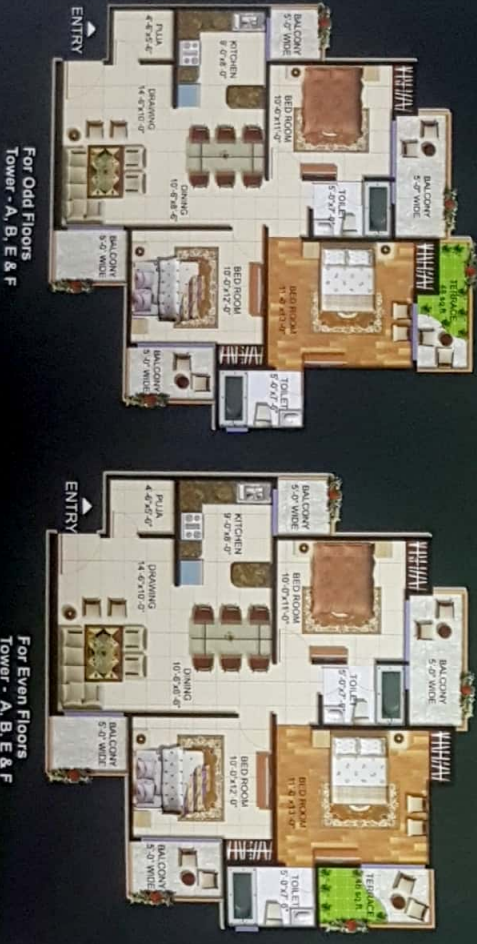

**2 BED + 2 TOILET**  
 SUPER AREA = 895 sq.ft

**3 BED + 2 TOILET (Small)**  
 SUPER AREA = 1195 sq.ft

**LA GALAXIA**  
 A PAVILION OF THE GALAXY  
 GREATER NOIDA

**3 BED + 2 TOILET + PUJA + TERRACE**  
 SUPER AREA = 1395 sq.ft

**3 BED + 2 TOILET + SERVANT + PUJA + TERRACE**  
 SUPER AREA = 1845 sq.ft

**LA GALAXIA**  
 A KANAKIA DEVELOPMENT  
 GREATER NOIDA