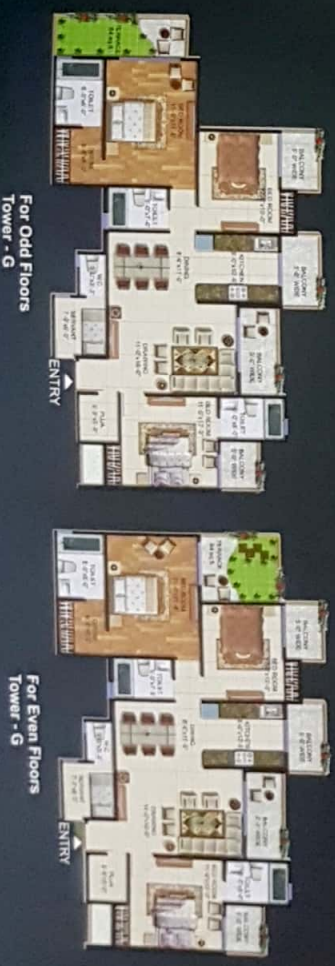

**2 BED + 2 TOILET**  
 SUPER AREA = 895 sq.ft

**3 BED + 2 TOILET (Small)**  
 SUPER AREA = 1195 sq.ft

**LA GALAXIA**  
 A PAVILION OF THE GALAXY  
 GREATER NOIDA

**3 BED + 2 TOILET + PUJA + TERRACE**  
 SUPER AREA = 1395 sq.ft

**3 BED + 2 TOILET + SERVANT + PUJA + TERRACE**  
 SUPER AREA = 1845 sq.ft

**LA GALAXIA**  
 A KANAKIA DEVELOPMENT  
 GREATER NOIDA