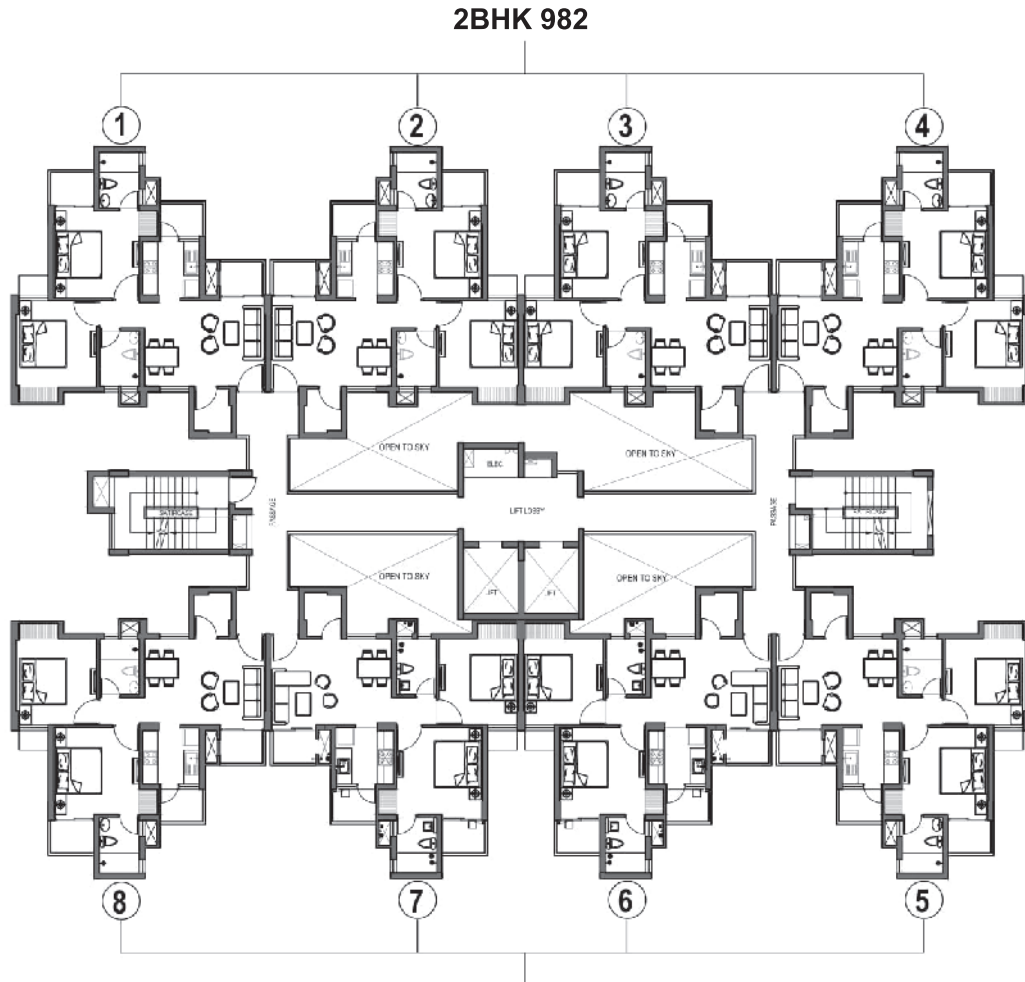

Cluster Plan

**TYPICAL CLUSTER PLAN
FOR BLOCK - J&K
(STILT + 14)**

Cluster Plan

**TYPICAL CLUSTER PLAN
FOR BLOCK - H
(STILT + 14)**

Cluster Plan

**3 BHK 1412
TYPICAL CLUSTER PLAN
FOR BLOCK - F
(STILT + 14)**

1 sq.mtr. = 10.764 sq.ft.