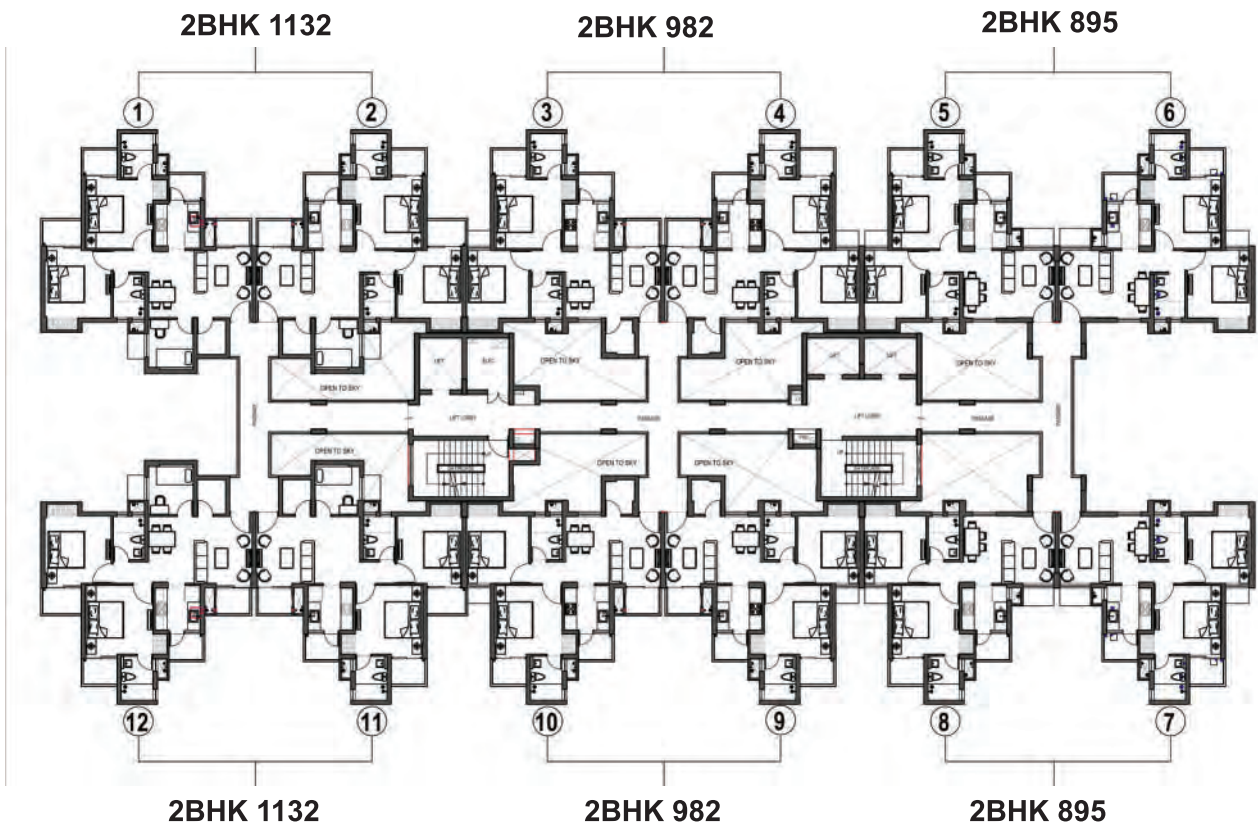

Cluster Plan

**TYPICAL CLUSTER PLAN
FOR BLOCK - J&K
(STILT + 14)**

Cluster Plan

**TYPICAL CLUSTER PLAN
FOR BLOCK - H
(STILT + 14)**

Cluster Plan

**3 BHK 1412
TYPICAL CLUSTER PLAN
FOR BLOCK - F
(STILT + 14)**

1 sq.mtr. = 10.764 sq.ft.