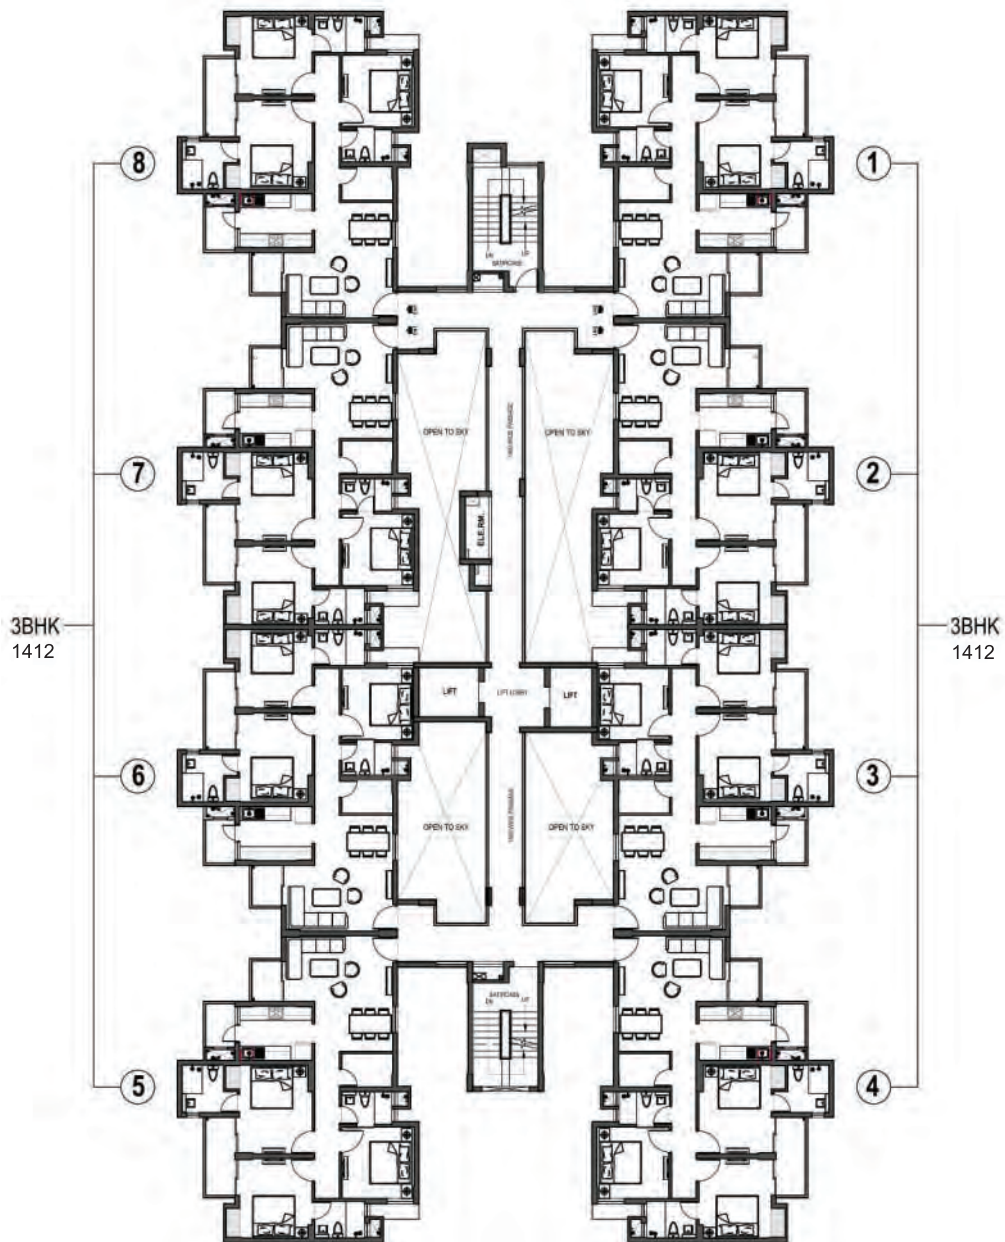

Cluster Plan

**TYPICAL CLUSTER PLAN
FOR BLOCK - J&K
(STILT + 14)**

Cluster Plan

**TYPICAL CLUSTER PLAN
FOR BLOCK - H
(STILT + 14)**

Cluster Plan

**3 BHK 1412
TYPICAL CLUSTER PLAN
FOR BLOCK - F
(STILT + 14)**

1 sq.mtr. = 10.764 sq.ft.