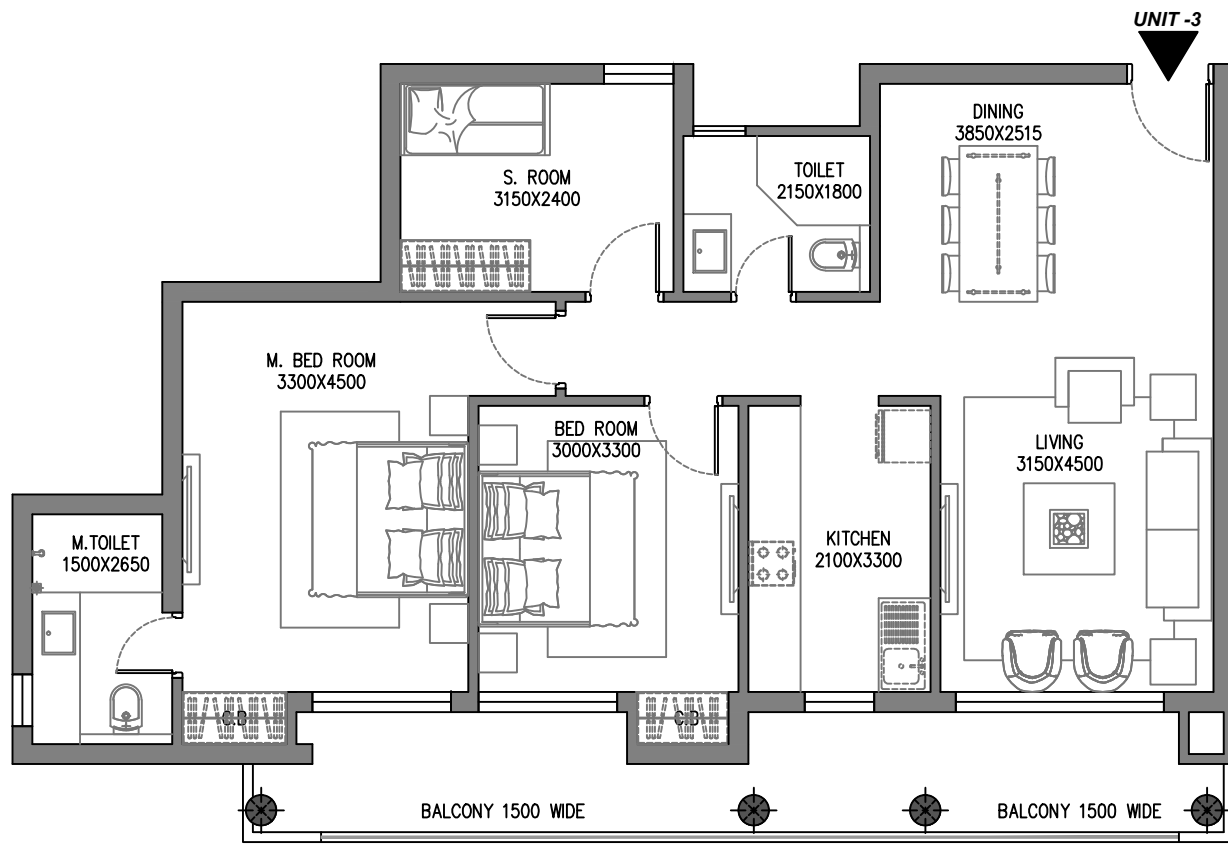

UNIT PLAN

TOWER A

TOWER D

NOTE : FURNITURE & ITS ARRANGEMENT IS INDICATIVE & NOT INCLUDED IN APARTMENT.

ALL DIMENSION ARE IN MM

TOWER - A = UNIT - 5 & 6
 TOWER - D = UNIT - 1 & 2
 TYPICAL FLOOR
 TYPE OF FLAT = 3BHK + 2T
 CARPET AREA = 88.55 SQ.M.
 NO. OF BALCONY = 4
 AREA OF BALCONY = 13.05 SQ.M.

TOWER A

TOWER D

NOTE : FURNITURE & ITS ARRANGEMENT IS INDICATIVE & NOT INCLUDED IN APARTMENT.
 ALL DIMENSION ARE IN MM

UNIT PLAN

TOWER - A = UNIT - 1 & 2
 TOWER - D = UNIT - 5 & 6
 15TH FLOOR
 TYPE OF FLAT = 3BHK + 3T
 CARPET AREA = 99.35 SQ.M.
 NO. OF BALCONY = 2
 AREA OF BALCONY = 28.30 SQ.M.

NOTE : FURNITURE & ITS ARRANGEMENT IS INDICATIVE & NOT INCLUDED IN APARTMENT.
 ALL DIMENSIONS ARE IN MM

TOWER A

TOWER D

UNIT PLAN

TOWER - A = UNIT - 3 & 4
 TOWER - D = UNIT - 3 & 4
 15TH FLOOR
 TYPE OF FLAT = 2.5BHK + 2T
 CARPET AREA = 84.72 SQ.M.
 NO. OF BALCONY = 1
 AREA OF BALCONY = 14.12 SQ.M.

TOWER A

TOWER D

NOTE : FURNITURE & ITS ARRANGEMENT IS INDICATIVE & NOT INCLUDED IN APARTMENT.
 ALL DIMENSIONS ARE IN MM

UNIT PLAN

UNIT - 5

TOWER - A = UNIT - 5 & 6
 TOWER - D = UNIT - 1 & 2
 15TH FLOOR
 TYPE OF FLAT = 3BHK + 2T
 CARPET AREA = 88.77 SQ.M.
 NO. OF BALCONY = 2
 AREA OF BALCONY = 15.95 SQ.M.