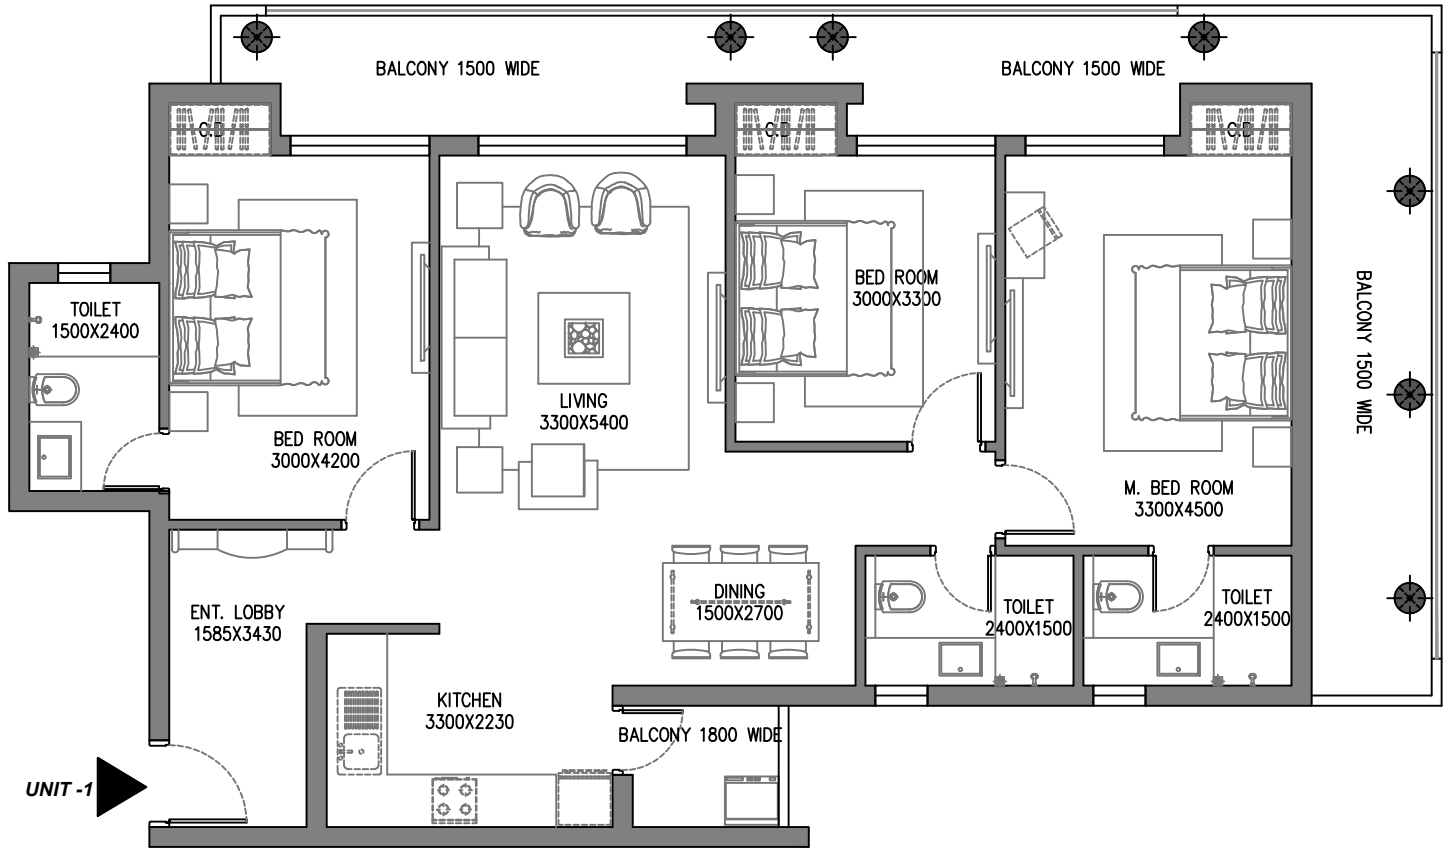

UNIT PLAN

TOWER A

TOWER D

NOTE : FURNITURE & ITS ARRANGEMENT IS INDICATIVE & NOT INCLUDED IN APARTMENT.

ALL DIMENSION ARE IN MM

TOWER - A = UNIT - 5 & 6
 TOWER - D = UNIT - 1 & 2
 TYPICAL FLOOR
 TYPE OF FLAT = 3BHK + 2T
 CARPET AREA = 88.55 SQ.M.
 NO. OF BALCONY = 4
 AREA OF BALCONY = 13.05 SQ.M.

TOWER A

TOWER D

NOTE : FURNITURE & ITS ARRANGEMENT IS INDICATIVE & NOT INCLUDED IN APARTMENT.
 ALL DIMENSION ARE IN MM

UNIT PLAN

TOWER - A = UNIT - 1 & 2
 TOWER - D = UNIT - 5 & 6
 15TH FLOOR
 TYPE OF FLAT = 3BHK + 3T
 CARPET AREA = 99.35 SQ.M.
 NO. OF BALCONY = 2
 AREA OF BALCONY = 28.30 SQ.M.

NOTE : FURNITURE & ITS ARRANGEMENT IS INDICATIVE & NOT INCLUDED IN APARTMENT.
 ALL DIMENSIONS ARE IN MM

TOWER A

TOWER D

UNIT PLAN

TOWER - A = UNIT - 3 & 4
 TOWER - D = UNIT - 3 & 4
 15TH FLOOR
 TYPE OF FLAT = 2.5BHK + 2T
 CARPET AREA = 84.72 SQ.M.
 NO. OF BALCONY = 1
 AREA OF BALCONY = 14.12 SQ.M.