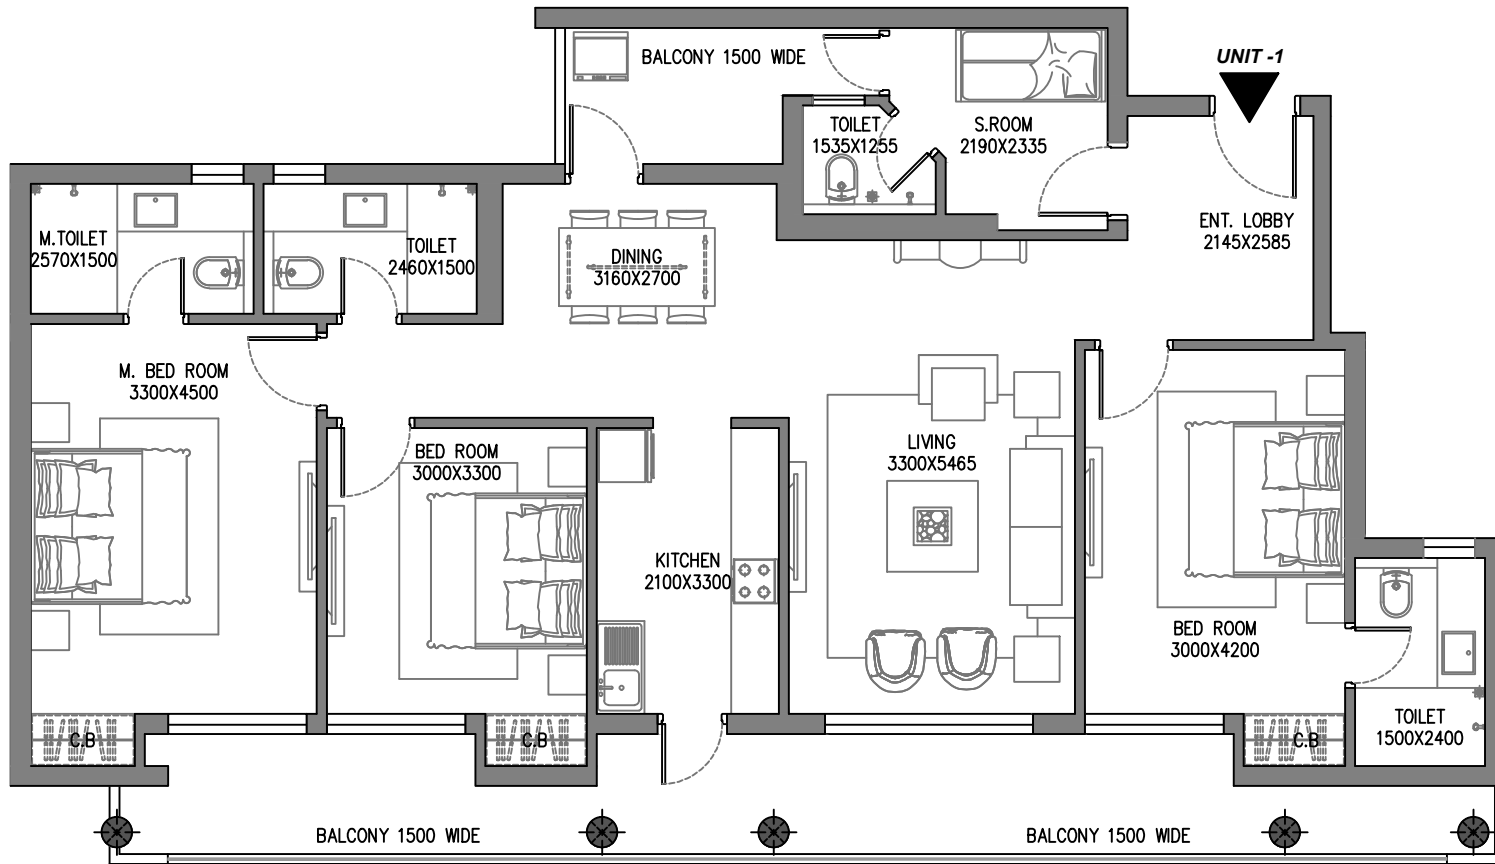

NOTE : FURNITURE & ITS ARRANGEMENT IS INDICATIVE & NOT INCLUDED IN APARTMENT.

ALL DIMENSION ARE IN MM

TOWER B

TOWER C

TOWER - B = UNIT - 1 & 4
TOWER - C = UNIT - 1 & 4

3RD FLOOR

TYPE OF FLAT = 3BHK + 3T + S. ROOM

CARPET AREA = 110.21 SQ.M.

NO. OF BALCONY = 4

AREA OF BALCONY = 15.88 SQ.M.

UNIT PLAN

NOTE : FURNITURE & ITS ARRANGEMENT IS INDICATIVE & NOT INCLUDED IN APARTMENT.

ALL DIMENSION ARE IN MM

UNIT PLAN

TOWER - B = UNIT - 1, 2, 3 & 4
 TOWER - C = UNIT - 1, 2, 3 & 4
 TYPICAL FLOOR
 TYPE OF FLAT = 3BHK + 3T + S. ROOM
 CARPET AREA = 110.78 SQ.M.
 NO. OF BALCONY = 4
 AREA OF BALCONY = 19.67 SQ.M.

TOWER B

TOWER C

NOTE : FURNITURE & ITS ARRANGEMENT IS INDICATIVE & NOT INCLUDED IN APARTMENT.

ALL DIMENSION ARE IN MM

UNIT PLAN

TOWER - B = UNIT - 1 & 2
 TOWER - C = UNIT - 3 & 4
 15TH FLOOR
 TYPE OF FLAT = 3BHK + 3T + S. ROOM
 CARPET AREA = 111.38 SQ.M.
 NO. OF BALCONY = 2
 AREA OF BALCONY = 23.02 SQ.M.

TOWER B

TOWER C

NOTE : FURNITURE & ITS ARRANGEMENT IS INDICATIVE & NOT INCLUDED IN APARTMENT.
 ALL DIMENSION ARE IN MM