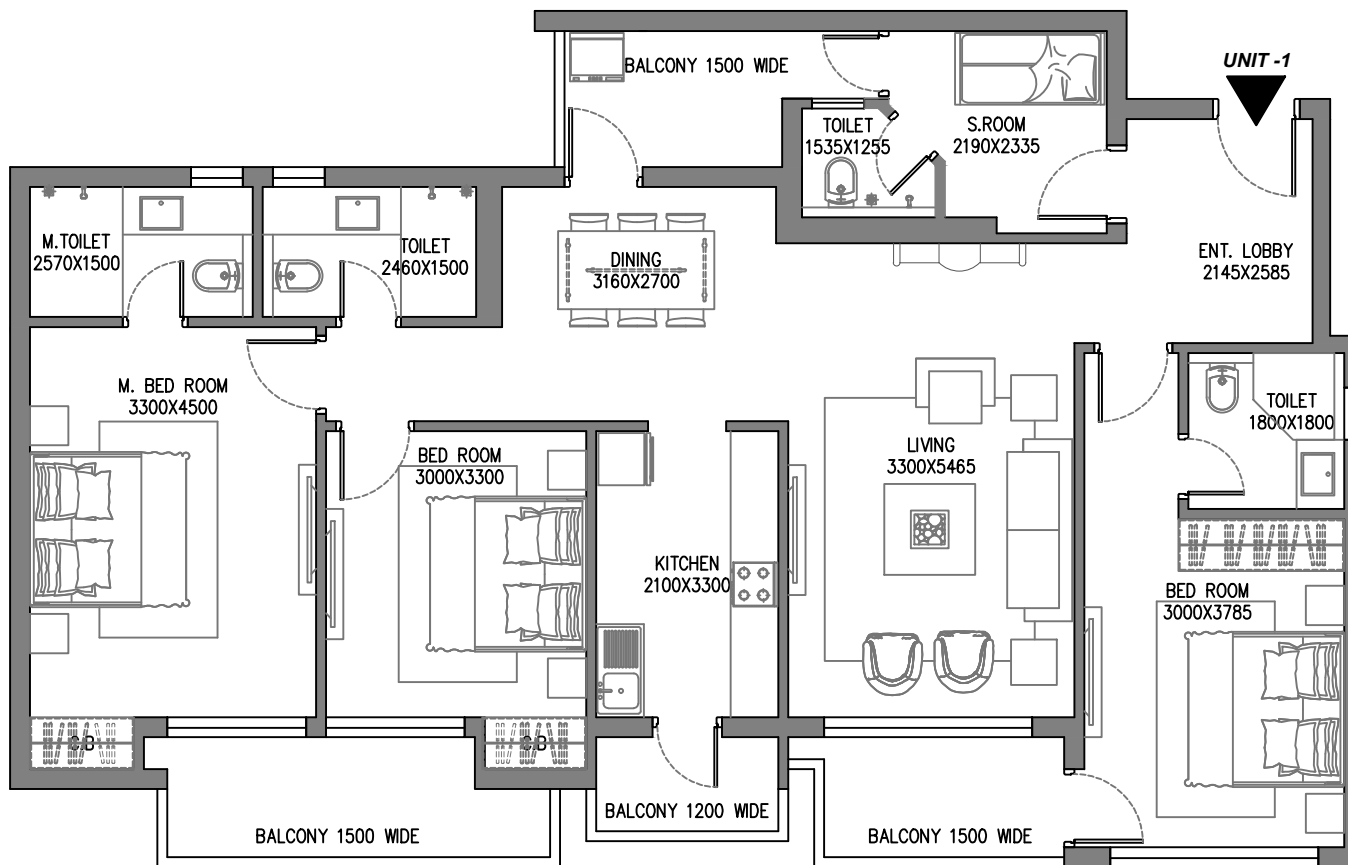

TOWER A

TOWER D

NOTE : FURNITURE & ITS ARRANGEMENT IS INDICATIVE & NOT INCLUDED IN APARTMENT.
 ALL DIMENSIONS ARE IN MM

UNIT PLAN

TOWER - B = UNIT - 1 & 4
 TOWER - C = UNIT - 1 & 4
 2ND FLOOR
 TYPE OF FLAT = 3BHK + 3T + S. ROOM
 CARPET AREA = 110.21 SQ.M.
 NO. OF BALCONY = 4
 AREA OF BALCONY = 15.88 SQ.M.

NOTE : FURNITURE & ITS ARRANGEMENT IS INDICATIVE & NOT INCLUDED IN APARTMENT.

ALL DIMENSION ARE IN MM

TOWER B

TOWER C

TOWER - B = UNIT - 1 & 4
TOWER - C = UNIT - 1 & 4

3RD FLOOR

TYPE OF FLAT = 3BHK + 3T + S. ROOM

CARPET AREA = 110.21 SQ.M.

NO. OF BALCONY = 4

AREA OF BALCONY = 15.88 SQ.M.

UNIT PLAN

NOTE : FURNITURE & ITS ARRANGEMENT IS INDICATIVE & NOT INCLUDED IN APARTMENT.

ALL DIMENSION ARE IN MM

UNIT PLAN

TOWER - B = UNIT - 1, 2, 3 & 4
 TOWER - C = UNIT - 1, 2, 3 & 4
 TYPICAL FLOOR
 TYPE OF FLAT = 3BHK + 3T + S. ROOM
 CARPET AREA = 110.78 SQ.M.
 NO. OF BALCONY = 4
 AREA OF BALCONY = 19.67 SQ.M.

TOWER B

TOWER C

NOTE : FURNITURE & ITS ARRANGEMENT IS INDICATIVE & NOT INCLUDED IN APARTMENT.
 ALL DIMENSION ARE IN MM