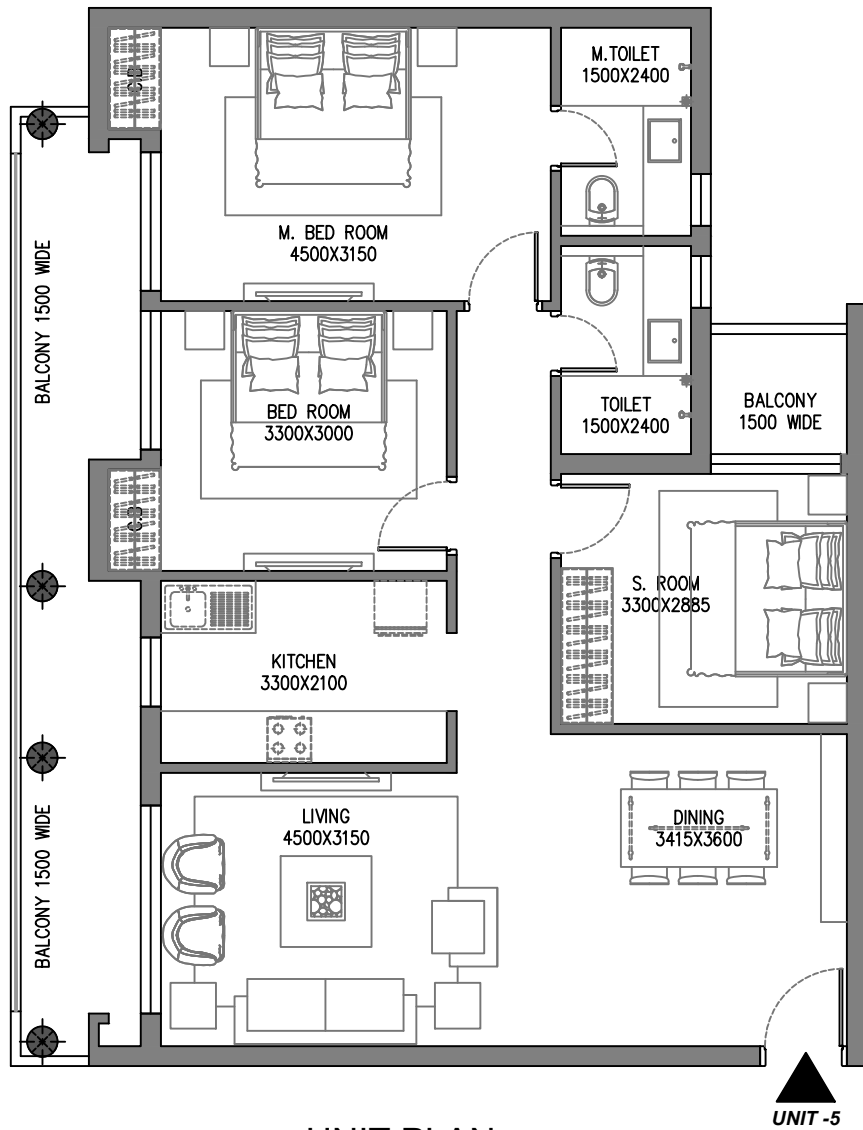

UNIT PLAN

TOWER A

TOWER D

NOTE : FURNITURE & ITS ARRANGEMENT IS INDICATIVE & NOT INCLUDED IN APARTMENT.

ALL DIMENSION ARE IN MM

TOWER - A = UNIT - 5 & 6
 TOWER - D = UNIT - 1 & 2
 TYPICAL FLOOR
 TYPE OF FLAT = 3BHK + 2T
 CARPET AREA = 88.55 SQ.M.
 NO. OF BALCONY = 4
 AREA OF BALCONY = 13.05 SQ.M.

TOWER A

TOWER D

NOTE : FURNITURE & ITS ARRANGEMENT IS INDICATIVE & NOT INCLUDED IN APARTMENT.
 ALL DIMENSION ARE IN MM

UNIT PLAN

TOWER - A = UNIT - 1 & 2
 TOWER - D = UNIT - 5 & 6
 15TH FLOOR
 TYPE OF FLAT = 3BHK + 3T
 CARPET AREA = 99.35 SQ.M.
 NO. OF BALCONY = 2
 AREA OF BALCONY = 28.30 SQ.M.

NOTE : FURNITURE & ITS ARRANGEMENT IS INDICATIVE & NOT INCLUDED IN APARTMENT.
 ALL DIMENSIONS ARE IN MM

TOWER A

TOWER D

UNIT PLAN

TOWER - A = UNIT - 3 & 4
 TOWER - D = UNIT - 3 & 4
 15TH FLOOR
 TYPE OF FLAT = 2.5BHK + 2T
 CARPET AREA = 84.72 SQ.M.
 NO. OF BALCONY = 1
 AREA OF BALCONY = 14.12 SQ.M.

TOWER A

TOWER D

NOTE : FURNITURE & ITS ARRANGEMENT IS INDICATIVE & NOT INCLUDED IN APARTMENT.
 ALL DIMENSIONS ARE IN MM

UNIT PLAN

UNIT - 5

TOWER - A = UNIT - 5 & 6
 TOWER - D = UNIT - 1 & 2
 15TH FLOOR
 TYPE OF FLAT = 3BHK + 2T
 CARPET AREA = 88.77 SQ.M.
 NO. OF BALCONY = 2
 AREA OF BALCONY = 15.95 SQ.M.