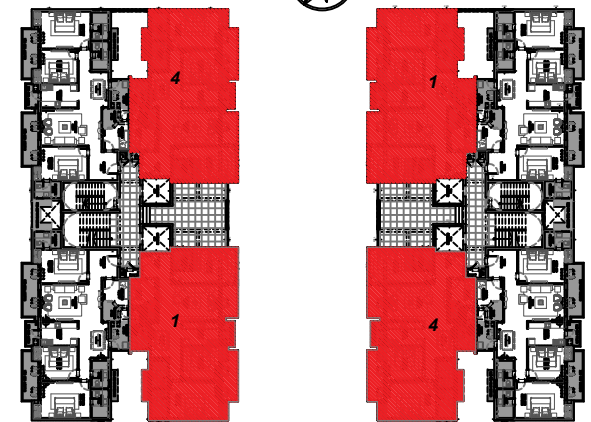

TOWER A

TOWER D

NOTE : FURNITURE & ITS ARRANGEMENT IS INDICATIVE & NOT INCLUDED IN APARTMENT.
 ALL DIMENSIONS ARE IN MM

UNIT PLAN

TOWER - B = UNIT - 1 & 4
 TOWER - C = UNIT - 1 & 4
 2ND FLOOR
 TYPE OF FLAT = 3BHK + 3T + S. ROOM
 CARPET AREA = 110.21 SQ.M.
 NO. OF BALCONY = 4
 AREA OF BALCONY = 15.88 SQ.M.

NOTE : FURNITURE & ITS ARRANGEMENT IS INDICATIVE & NOT INCLUDED IN APARTMENT.

ALL DIMENSION ARE IN MM

TOWER B

TOWER C

TOWER - B = UNIT - 1 & 4
TOWER - C = UNIT - 1 & 4

3RD FLOOR

TYPE OF FLAT = 3BHK + 3T + S. ROOM

CARPET AREA = 110.21 SQ.M.

NO. OF BALCONY = 4

AREA OF BALCONY = 15.88 SQ.M.

UNIT PLAN

NOTE : FURNITURE & ITS ARRANGEMENT IS INDICATIVE & NOT INCLUDED IN APARTMENT.

ALL DIMENSION ARE IN MM

UNIT PLAN

TOWER - B = UNIT - 1, 2, 3 & 4
 TOWER - C = UNIT - 1, 2, 3 & 4
 TYPICAL FLOOR
 TYPE OF FLAT = 3BHK + 3T + S. ROOM
 CARPET AREA = 110.78 SQ.M.
 NO. OF BALCONY = 4
 AREA OF BALCONY = 19.67 SQ.M.

TOWER B

TOWER C

NOTE : FURNITURE & ITS ARRANGEMENT IS INDICATIVE & NOT INCLUDED IN APARTMENT.

ALL DIMENSION ARE IN MM

UNIT PLAN

TOWER - B = UNIT - 1 & 2
 TOWER - C = UNIT - 3 & 4
 15TH FLOOR
 TYPE OF FLAT = 3BHK + 3T + S. ROOM
 CARPET AREA = 111.38 SQ.M.
 NO. OF BALCONY = 2
 AREA OF BALCONY = 23.02 SQ.M.