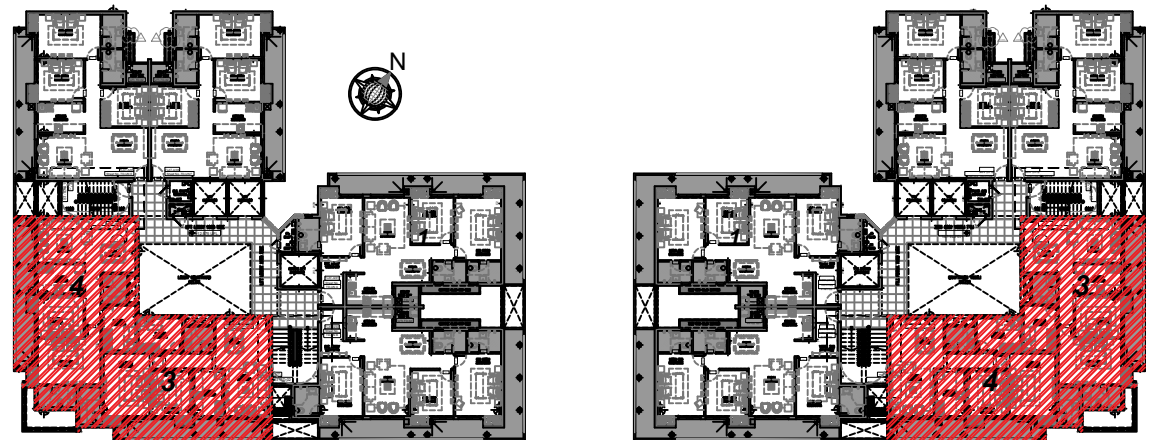

TOWER A

TOWER D

NOTE : FURNITURE & ITS ARRANGEMENT IS INDICATIVE & NOT INCLUDED IN APARTMENT.
 ALL DIMENSION ARE IN MM

UNIT PLAN

TOWER - A = UNIT - 1 & 2
 TOWER - D = UNIT - 5 & 6
 15TH FLOOR
 TYPE OF FLAT = 3BHK + 3T
 CARPET AREA = 99.35 SQ.M.
 NO. OF BALCONY = 2
 AREA OF BALCONY = 28.30 SQ.M.

NOTE : FURNITURE & ITS ARRANGEMENT IS INDICATIVE & NOT INCLUDED IN APARTMENT.
 ALL DIMENSIONS ARE IN MM

TOWER A

TOWER D

UNIT PLAN

TOWER - A = UNIT - 3 & 4
 TOWER - D = UNIT - 3 & 4
 15TH FLOOR
 TYPE OF FLAT = 2.5BHK + 2T
 CARPET AREA = 84.72 SQ.M.
 NO. OF BALCONY = 1
 AREA OF BALCONY = 14.12 SQ.M.

TOWER A

TOWER D

NOTE : FURNITURE & ITS ARRANGEMENT IS INDICATIVE & NOT INCLUDED IN APARTMENT.
 ALL DIMENSIONS ARE IN MM

UNIT PLAN

UNIT - 5

TOWER - A = UNIT - 5 & 6
 TOWER - D = UNIT - 1 & 2
 15TH FLOOR
 TYPE OF FLAT = 3BHK + 2T
 CARPET AREA = 88.77 SQ.M.
 NO. OF BALCONY = 2
 AREA OF BALCONY = 15.95 SQ.M.

TOWER A

TOWER D

NOTE : FURNITURE & ITS ARRANGEMENT IS INDICATIVE & NOT INCLUDED IN APARTMENT.
 ALL DIMENSIONS ARE IN MM

UNIT PLAN

TOWER - B = UNIT - 1 & 4
 TOWER - C = UNIT - 1 & 4
 2ND FLOOR
 TYPE OF FLAT = 3BHK + 3T + S. ROOM
 CARPET AREA = 110.21 SQ.M.
 NO. OF BALCONY = 4
 AREA OF BALCONY = 15.88 SQ.M.