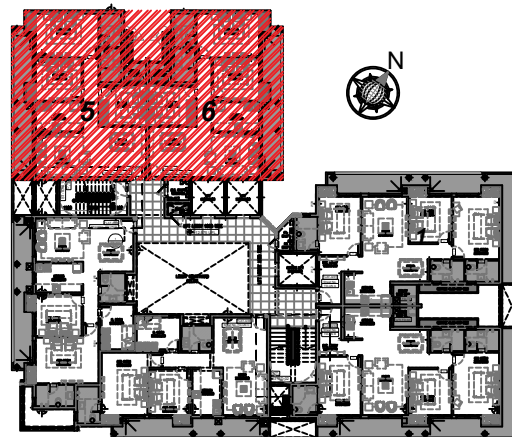

NOTE : FURNITURE & ITS ARRANGEMENT IS INDICATIVE & NOT INCLUDED IN APARTMENT.
 ALL DIMENSIONS ARE IN MM

TOWER A

TOWER D

UNIT PLAN

TOWER - A = UNIT - 3 & 4
 TOWER - D = UNIT - 3 & 4
 15TH FLOOR
 TYPE OF FLAT = 2.5BHK + 2T
 CARPET AREA = 84.72 SQ.M.
 NO. OF BALCONY = 1
 AREA OF BALCONY = 14.12 SQ.M.

TOWER A

TOWER D

NOTE : FURNITURE & ITS ARRANGEMENT IS INDICATIVE & NOT INCLUDED IN APARTMENT.
 ALL DIMENSIONS ARE IN MM

UNIT PLAN

UNIT - 5

TOWER - A = UNIT - 5 & 6
 TOWER - D = UNIT - 1 & 2
 15TH FLOOR
 TYPE OF FLAT = 3BHK + 2T
 CARPET AREA = 88.77 SQ.M.
 NO. OF BALCONY = 2
 AREA OF BALCONY = 15.95 SQ.M.

TOWER A

TOWER D

NOTE : FURNITURE & ITS ARRANGEMENT IS INDICATIVE & NOT INCLUDED IN APARTMENT.
 ALL DIMENSIONS ARE IN MM

UNIT PLAN

TOWER - B = UNIT - 1 & 4
 TOWER - C = UNIT - 1 & 4
 2ND FLOOR
 TYPE OF FLAT = 3BHK + 3T + S. ROOM
 CARPET AREA = 110.21 SQ.M.
 NO. OF BALCONY = 4
 AREA OF BALCONY = 15.88 SQ.M.

NOTE : FURNITURE & ITS ARRANGEMENT IS INDICATIVE & NOT INCLUDED IN APARTMENT.

ALL DIMENSION ARE IN MM

TOWER B

TOWER C

TOWER - B = UNIT - 1 & 4
TOWER - C = UNIT - 1 & 4

3RD FLOOR

TYPE OF FLAT = 3BHK + 3T + S. ROOM