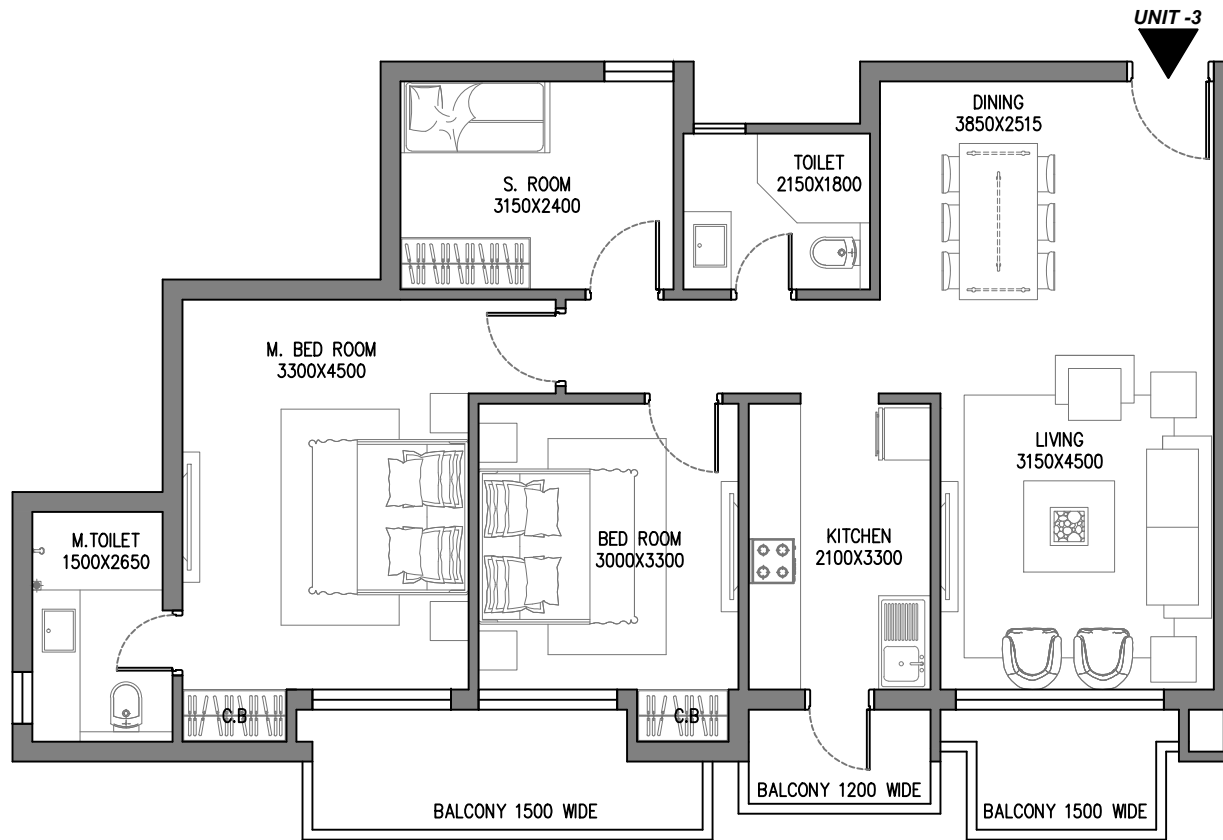

TOWER - A = UNIT - 6
 TOWER - D = UNIT - 1
 2ND FLOOR (WITH GARDEN)
 TYPE OF FLAT = 3BHK + 2T
 CARPET AREA = 88.55 SQ.M.
 NO. OF BALCONY = 4
 AREA OF BALCONY = 13.05 SQ.M.

TOWER A

TOWER D

NOTE : FURNITURE & ITS ARRANGEMENT IS INDICATIVE & NOT INCLUDED IN APARTMENT.
 ALL DIMENSIONS ARE IN MM

UNIT PLAN

TOWER - A = UNIT - 1 & 2
 TOWER - D = UNIT - 5 & 6
 TYPICAL FLOOR
 TYPE OF FLAT = 3BHK + 3T
 CARPET AREA = 96.85 SQ.M.
 NO. OF BALCONY = 3
 AREA OF BALCONY = 13.08 SQ.M.

TOWER A

TOWER D

NOTE : FURNITURE & ITS ARRANGEMENT IS INDICATIVE & NOT INCLUDED IN APARTMENT.
 ALL DIMENSIONS ARE IN MM

UNIT -3

TOWER - A = UNIT - 3 & 4

TOWER - D = UNIT - 3 & 4

TYPICAL FLOOR

TYPE OF FLAT = 2.5BHK + 2T

CARPET AREA = 84.44 SQ.M.

NO. OF BALCONY = 3

AREA OF BALCONY = 11.25 SQ.M.

UNIT PLAN

TOWER A

TOWER D

NOTE : FURNITURE & ITS ARRANGEMENT IS INDICATIVE & NOT INCLUDED IN APARTMENT.

ALL DIMENSION ARE IN MM

TOWER - A = UNIT - 5 & 6
 TOWER - D = UNIT - 1 & 2
 TYPICAL FLOOR
 TYPE OF FLAT = 3BHK + 2T
 CARPET AREA = 88.55 SQ.M.
 NO. OF BALCONY = 4
 AREA OF BALCONY = 13.05 SQ.M.