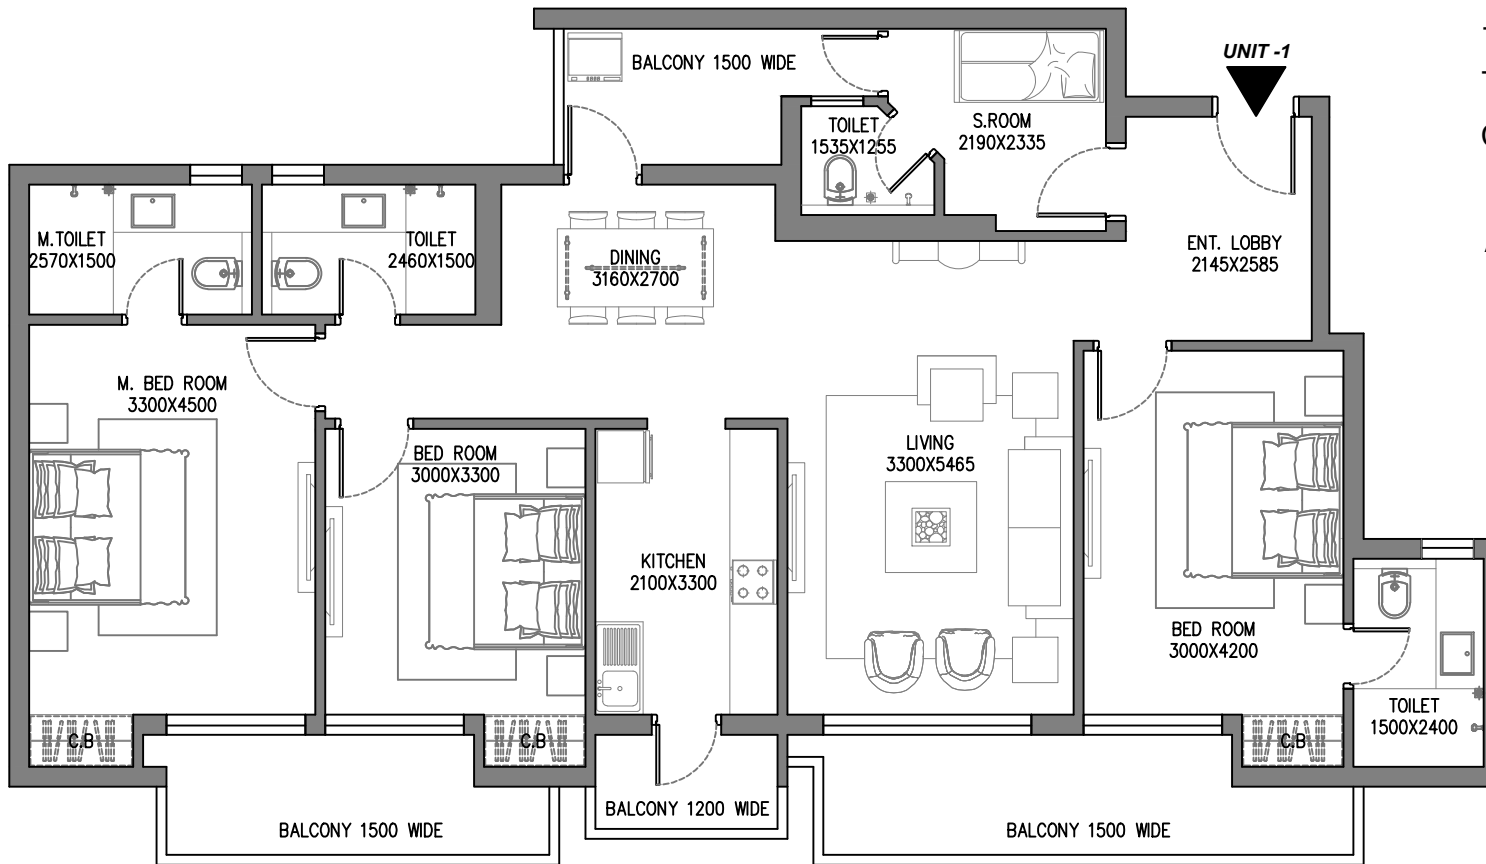

NOTE : FURNITURE & ITS ARRANGEMENT IS INDICATIVE & NOT INCLUDED IN APARTMENT.

ALL DIMENSION ARE IN MM

TOWER B

TOWER C

TOWER - B = UNIT - 1 & 4
TOWER - C = UNIT - 1 & 4

3RD FLOOR

TYPE OF FLAT = 3BHK + 3T + S. ROOM

CARPET AREA = 110.21 SQ.M.

NO. OF BALCONY = 4

AREA OF BALCONY = 15.88 SQ.M.

UNIT PLAN

NOTE : FURNITURE & ITS ARRANGEMENT IS INDICATIVE & NOT INCLUDED IN APARTMENT.

ALL DIMENSION ARE IN MM

UNIT PLAN

TOWER - B = UNIT - 1, 2, 3 & 4
 TOWER - C = UNIT - 1, 2, 3 & 4
 TYPICAL FLOOR
 TYPE OF FLAT = 3BHK + 3T + S. ROOM
 CARPET AREA = 110.78 SQ.M.
 NO. OF BALCONY = 4
 AREA OF BALCONY = 19.67 SQ.M.

TOWER B

TOWER C

NOTE : FURNITURE & ITS ARRANGEMENT IS INDICATIVE & NOT INCLUDED IN APARTMENT.

ALL DIMENSION ARE IN MM

UNIT PLAN

TOWER - B = UNIT - 1 & 2
 TOWER - C = UNIT - 3 & 4
 15TH FLOOR
 TYPE OF FLAT = 3BHK + 3T + S. ROOM
 CARPET AREA = 111.38 SQ.M.
 NO. OF BALCONY = 2
 AREA OF BALCONY = 23.02 SQ.M.

TOWER B

TOWER C

NOTE : FURNITURE & ITS ARRANGEMENT IS INDICATIVE & NOT INCLUDED IN APARTMENT.
 ALL DIMENSION ARE IN MM