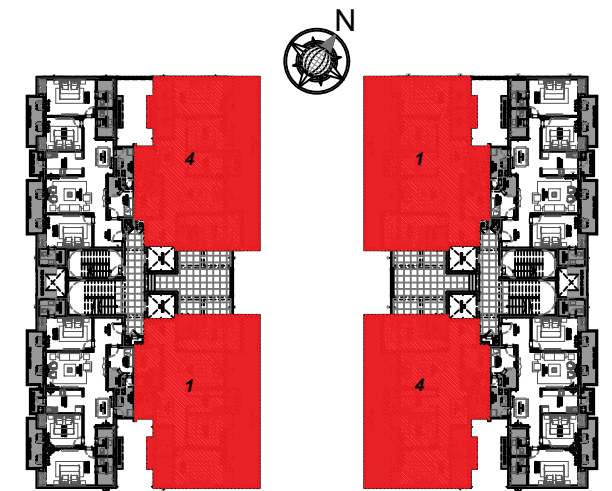

NOTE : FURNITURE & ITS ARRANGEMENT IS INDICATIVE & NOT INCLUDED IN APARTMENT.
 ALL DIMENSIONS ARE IN MM

TOWER A

TOWER D

UNIT PLAN

TOWER - A = UNIT - 3 & 4
 TOWER - D = UNIT - 3 & 4
 15TH FLOOR
 TYPE OF FLAT = 2.5BHK + 2T
 CARPET AREA = 84.72 SQ.M.
 NO. OF BALCONY = 1
 AREA OF BALCONY = 14.12 SQ.M.

TOWER A

TOWER D

NOTE : FURNITURE & ITS ARRANGEMENT IS INDICATIVE & NOT INCLUDED IN APARTMENT.
 ALL DIMENSIONS ARE IN MM

UNIT PLAN

UNIT - 5

TOWER - A = UNIT - 5 & 6
 TOWER - D = UNIT - 1 & 2
 15TH FLOOR
 TYPE OF FLAT = 3BHK + 2T
 CARPET AREA = 88.77 SQ.M.
 NO. OF BALCONY = 2
 AREA OF BALCONY = 15.95 SQ.M.

TOWER A

TOWER D

NOTE : FURNITURE & ITS ARRANGEMENT IS INDICATIVE & NOT INCLUDED IN APARTMENT.
 ALL DIMENSIONS ARE IN MM

UNIT PLAN

TOWER - B = UNIT - 1 & 4
 TOWER - C = UNIT - 1 & 4
 2ND FLOOR
 TYPE OF FLAT = 3BHK + 3T + S. ROOM
 CARPET AREA = 110.21 SQ.M.
 NO. OF BALCONY = 4
 AREA OF BALCONY = 15.88 SQ.M.

NOTE : FURNITURE & ITS ARRANGEMENT IS INDICATIVE & NOT INCLUDED IN APARTMENT.

ALL DIMENSION ARE IN MM

TOWER B

TOWER C

TOWER - B = UNIT - 1 & 4
TOWER - C = UNIT - 1 & 4

3RD FLOOR

TYPE OF FLAT = 3BHK + 3T + S. ROOM