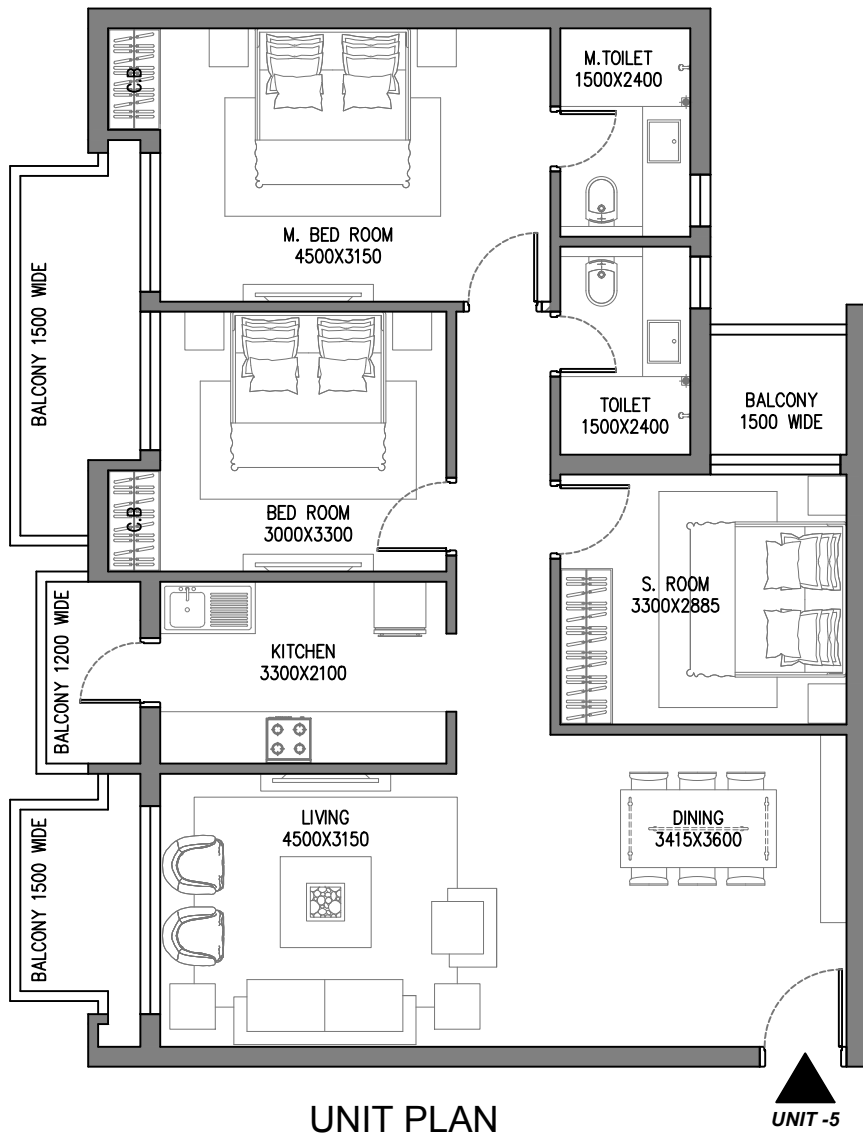

TOWER - A = UNIT - 6
 TOWER - D = UNIT - 1
 2ND FLOOR (WITH GARDEN)
 TYPE OF FLAT = 3BHK + 2T
 CARPET AREA = 88.55 SQ.M.
 NO. OF BALCONY = 4
 AREA OF BALCONY = 13.05 SQ.M.

TOWER A

TOWER D

NOTE : FURNITURE & ITS ARRANGEMENT IS INDICATIVE & NOT INCLUDED IN APARTMENT.
 ALL DIMENSIONS ARE IN MM

UNIT PLAN

TOWER A

TOWER D

NOTE : FURNITURE & ITS ARRANGEMENT IS INDICATIVE & NOT INCLUDED IN APARTMENT.

ALL DIMENSION ARE IN MM

TOWER - A = UNIT - 5 & 6
 TOWER - D = UNIT - 1 & 2
 TYPICAL FLOOR
 TYPE OF FLAT = 3BHK + 2T
 CARPET AREA = 88.55 SQ.M.
 NO. OF BALCONY = 4
 AREA OF BALCONY = 13.05 SQ.M.

TOWER A

TOWER D

NOTE : FURNITURE & ITS ARRANGEMENT IS INDICATIVE & NOT INCLUDED IN APARTMENT.
 ALL DIMENSION ARE IN MM

UNIT PLAN

TOWER - A = UNIT - 1 & 2
 TOWER - D = UNIT - 5 & 6
 15TH FLOOR
 TYPE OF FLAT = 3BHK + 3T
 CARPET AREA = 99.35 SQ.M.
 NO. OF BALCONY = 2
 AREA OF BALCONY = 28.30 SQ.M.

NOTE : FURNITURE & ITS ARRANGEMENT IS INDICATIVE & NOT INCLUDED IN APARTMENT.
 ALL DIMENSIONS ARE IN MM

TOWER A

TOWER D

UNIT PLAN

TOWER - A = UNIT - 3 & 4
 TOWER - D = UNIT - 3 & 4
 15TH FLOOR
 TYPE OF FLAT = 2.5BHK + 2T
 CARPET AREA = 84.72 SQ.M.
 NO. OF BALCONY = 1
 AREA OF BALCONY = 14.12 SQ.M.