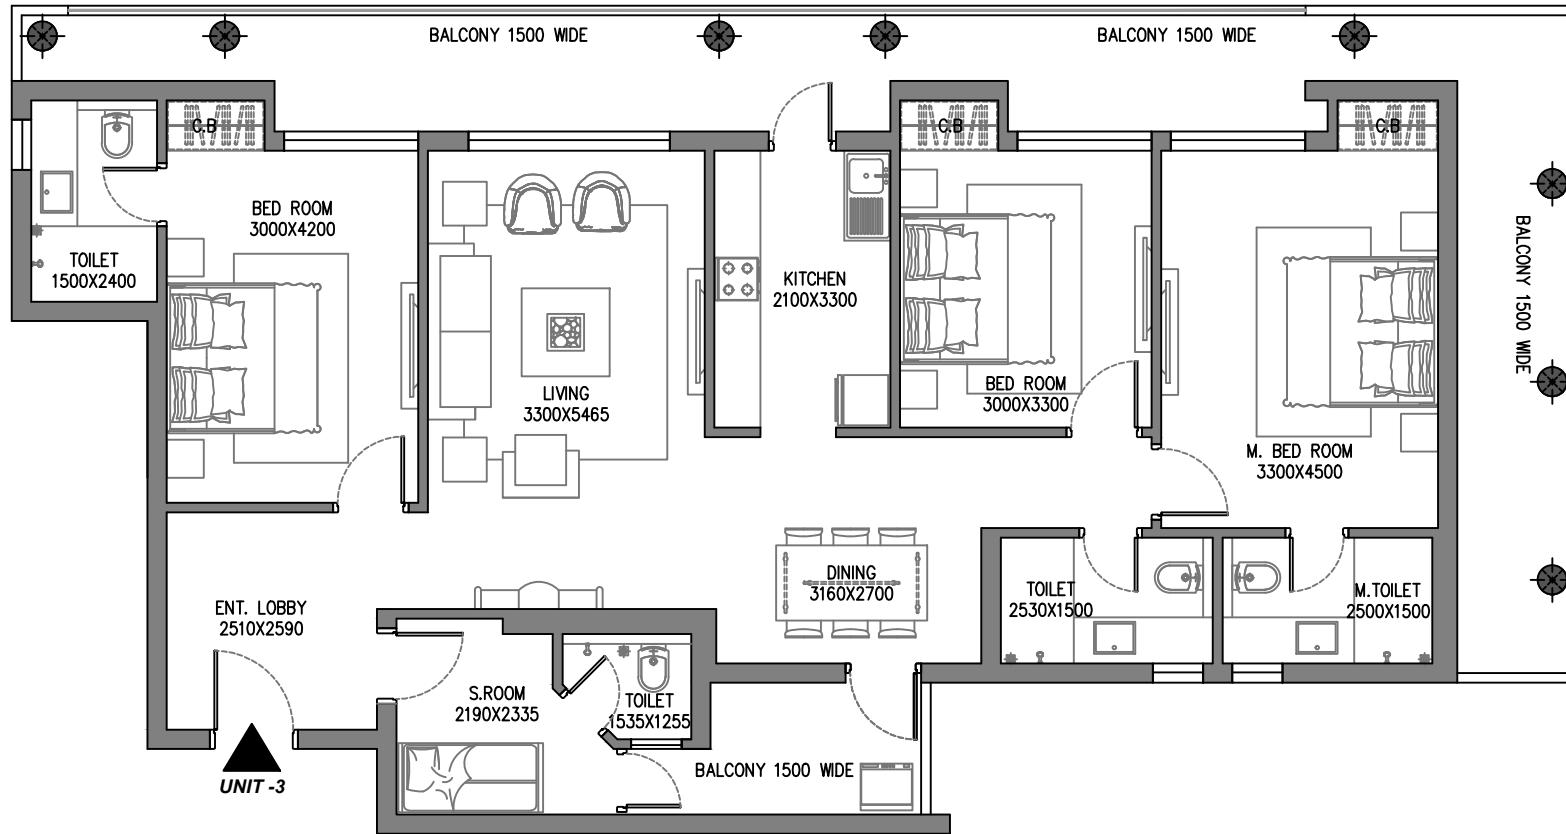

CARPET AREA = 110.21 SQ.M.

NO. OF BALCONY = 4

AREA OF BALCONY = 15.88 SQ.M.

UNIT PLAN

NOTE : FURNITURE & ITS ARRANGEMENT IS INDICATIVE & NOT INCLUDED IN APARTMENT.

ALL DIMENSION ARE IN MM

UNIT PLAN

TOWER - B = UNIT - 1, 2, 3 & 4
 TOWER - C = UNIT - 1, 2, 3 & 4
 TYPICAL FLOOR
 TYPE OF FLAT = 3BHK + 3T + S. ROOM
 CARPET AREA = 110.78 SQ.M.
 NO. OF BALCONY = 4
 AREA OF BALCONY = 19.67 SQ.M.

TOWER B

TOWER C

NOTE : FURNITURE & ITS ARRANGEMENT IS INDICATIVE & NOT INCLUDED IN APARTMENT.

ALL DIMENSION ARE IN MM

UNIT PLAN

TOWER - B = UNIT - 1 & 2
 TOWER - C = UNIT - 3 & 4
 15TH FLOOR
 TYPE OF FLAT = 3BHK + 3T + S. ROOM
 CARPET AREA = 111.38 SQ.M.
 NO. OF BALCONY = 2
 AREA OF BALCONY = 23.02 SQ.M.

TOWER B

TOWER C

NOTE : FURNITURE & ITS ARRANGEMENT IS INDICATIVE & NOT INCLUDED IN APARTMENT.

ALL DIMENSION ARE IN MM

UNIT PLAN

TOWER - B = UNIT - 3 & 4
 TOWER - C = UNIT - 1 & 2
 15TH FLOOR
 TYPE OF FLAT = 3BHK + 3T + S. ROOM
 CARPET AREA = 113.22 SQ.M.
 NO. OF BALCONY = 2
 AREA OF BALCONY = 34.87 SQ.M.

TOWER B

TOWER C

NOTE : FURNITURE & ITS ARRANGEMENT IS INDICATIVE & NOT INCLUDED IN APARTMENT.
 ALL DIMENSION ARE IN MM