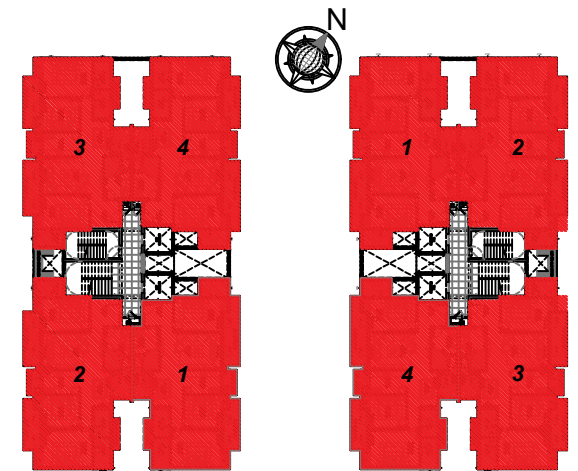

NOTE : FURNITURE & ITS ARRANGEMENT IS INDICATIVE & NOT INCLUDED IN APARTMENT.

ALL DIMENSION ARE IN MM

TOWER B

TOWER C

TOWER - B = UNIT - 1 & 4
TOWER - C = UNIT - 1 & 4

3RD FLOOR

TYPE OF FLAT = 3BHK + 3T + S. ROOM

CARPET AREA = 110.21 SQ.M.

NO. OF BALCONY = 4

AREA OF BALCONY = 15.88 SQ.M.

UNIT PLAN

NOTE : FURNITURE & ITS ARRANGEMENT IS INDICATIVE & NOT INCLUDED IN APARTMENT.

ALL DIMENSION ARE IN MM

UNIT PLAN

TOWER - B = UNIT - 1, 2, 3 & 4
 TOWER - C = UNIT - 1, 2, 3 & 4
 TYPICAL FLOOR
 TYPE OF FLAT = 3BHK + 3T + S. ROOM
 CARPET AREA = 110.78 SQ.M.
 NO. OF BALCONY = 4
 AREA OF BALCONY = 19.67 SQ.M.

TOWER B

TOWER C

NOTE : FURNITURE & ITS ARRANGEMENT IS INDICATIVE & NOT INCLUDED IN APARTMENT.

ALL DIMENSION ARE IN MM

UNIT PLAN

TOWER - B = UNIT - 1 & 2
 TOWER - C = UNIT - 3 & 4
 15TH FLOOR
 TYPE OF FLAT = 3BHK + 3T + S. ROOM
 CARPET AREA = 111.38 SQ.M.
 NO. OF BALCONY = 2
 AREA OF BALCONY = 23.02 SQ.M.

TOWER B

TOWER C

NOTE : FURNITURE & ITS ARRANGEMENT IS INDICATIVE & NOT INCLUDED IN APARTMENT.
 ALL DIMENSION ARE IN MM