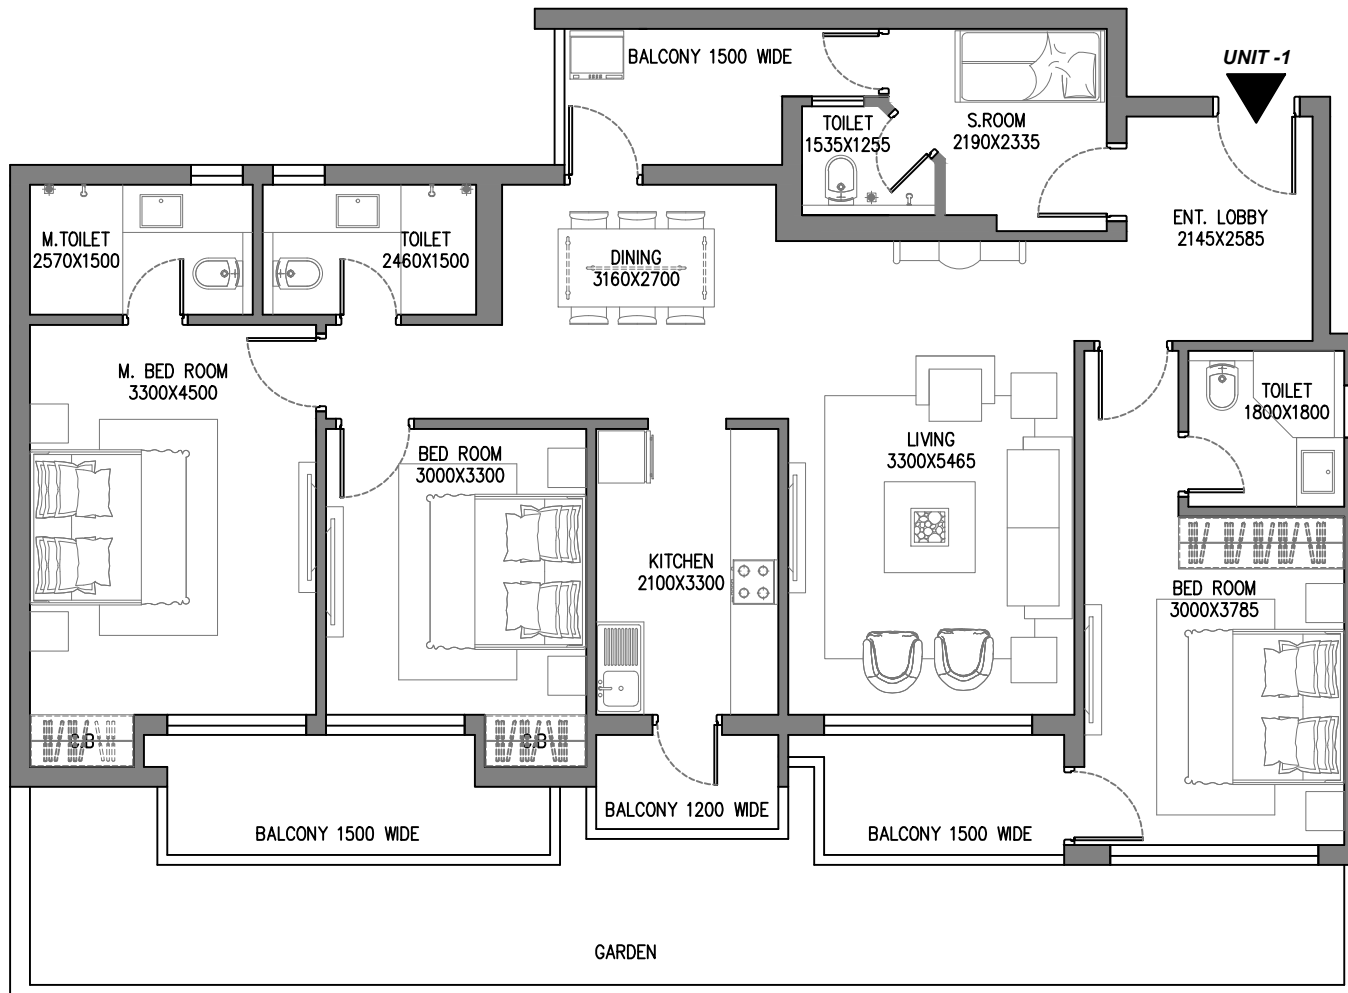

NOTE : FURNITURE & ITS ARRANGEMENT IS INDICATIVE & NOT INCLUDED IN APARTMENT.
 ALL DIMENSIONS ARE IN MM

TOWER A

TOWER D

UNIT PLAN

TOWER - A = UNIT - 3 & 4
 TOWER - D = UNIT - 3 & 4
 15TH FLOOR
 TYPE OF FLAT = 2.5BHK + 2T
 CARPET AREA = 84.72 SQ.M.
 NO. OF BALCONY = 1
 AREA OF BALCONY = 14.12 SQ.M.

TOWER A

TOWER D

NOTE : FURNITURE & ITS ARRANGEMENT IS INDICATIVE & NOT INCLUDED IN APARTMENT.
 ALL DIMENSIONS ARE IN MM

UNIT PLAN

UNIT - 5

TOWER - A = UNIT - 5 & 6
 TOWER - D = UNIT - 1 & 2
 15TH FLOOR
 TYPE OF FLAT = 3BHK + 2T
 CARPET AREA = 88.77 SQ.M.
 NO. OF BALCONY = 2
 AREA OF BALCONY = 15.95 SQ.M.

TOWER A

TOWER D

NOTE : FURNITURE & ITS ARRANGEMENT IS INDICATIVE & NOT INCLUDED IN APARTMENT.
 ALL DIMENSIONS ARE IN MM

UNIT PLAN

TOWER - B = UNIT - 1 & 4
 TOWER - C = UNIT - 1 & 4
 2ND FLOOR
 TYPE OF FLAT = 3BHK + 3T + S. ROOM
 CARPET AREA = 110.21 SQ.M.
 NO. OF BALCONY = 4
 AREA OF BALCONY = 15.88 SQ.M.

NOTE : FURNITURE & ITS ARRANGEMENT IS INDICATIVE & NOT INCLUDED IN APARTMENT.

ALL DIMENSION ARE IN MM

TOWER B

TOWER C

TOWER - B = UNIT - 1 & 4
TOWER - C = UNIT - 1 & 4

3RD FLOOR

TYPE OF FLAT = 3BHK + 3T + S. ROOM