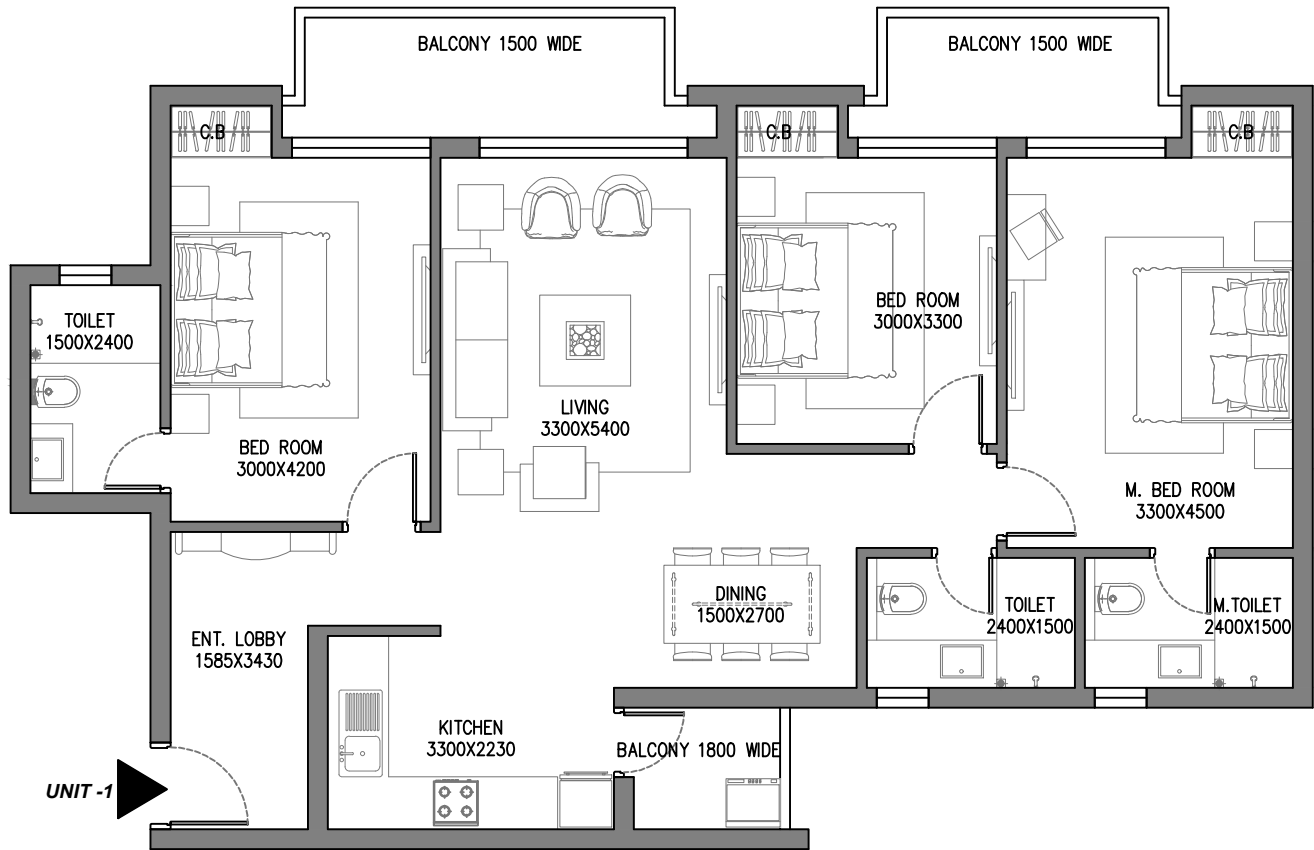

TOWER - A = UNIT - 6
 TOWER - D = UNIT - 1
 2ND FLOOR (WITH GARDEN)
 TYPE OF FLAT = 3BHK + 2T
 CARPET AREA = 88.55 SQ.M.
 NO. OF BALCONY = 4
 AREA OF BALCONY = 13.05 SQ.M.

TOWER A

TOWER D

NOTE : FURNITURE & ITS ARRANGEMENT IS INDICATIVE & NOT INCLUDED IN APARTMENT.
 ALL DIMENSIONS ARE IN MM

UNIT PLAN

TOWER - A = UNIT - 1 & 2
 TOWER - D = UNIT - 5 & 6
 TYPICAL FLOOR
 TYPE OF FLAT = 3BHK + 3T
 CARPET AREA = 96.85 SQ.M.
 NO. OF BALCONY = 3
 AREA OF BALCONY = 13.08 SQ.M.

TOWER A

TOWER D

NOTE : FURNITURE & ITS ARRANGEMENT IS INDICATIVE & NOT INCLUDED IN APARTMENT.
 ALL DIMENSIONS ARE IN MM

UNIT PLAN

TOWER A

TOWER D

NOTE : FURNITURE & ITS ARRANGEMENT IS INDICATIVE & NOT INCLUDED IN APARTMENT.

ALL DIMENSION ARE IN MM

TOWER - A = UNIT - 5 & 6
 TOWER - D = UNIT - 1 & 2
 TYPICAL FLOOR
 TYPE OF FLAT = 3BHK + 2T
 CARPET AREA = 88.55 SQ.M.
 NO. OF BALCONY = 4
 AREA OF BALCONY = 13.05 SQ.M.

TOWER A

TOWER D

NOTE : FURNITURE & ITS ARRANGEMENT IS INDICATIVE & NOT INCLUDED IN APARTMENT.
 ALL DIMENSION ARE IN MM

UNIT PLAN

TOWER - A = UNIT - 1 & 2
 TOWER - D = UNIT - 5 & 6
 15TH FLOOR
 TYPE OF FLAT = 3BHK + 3T
 CARPET AREA = 99.35 SQ.M.
 NO. OF BALCONY = 2
 AREA OF BALCONY = 28.30 SQ.M.