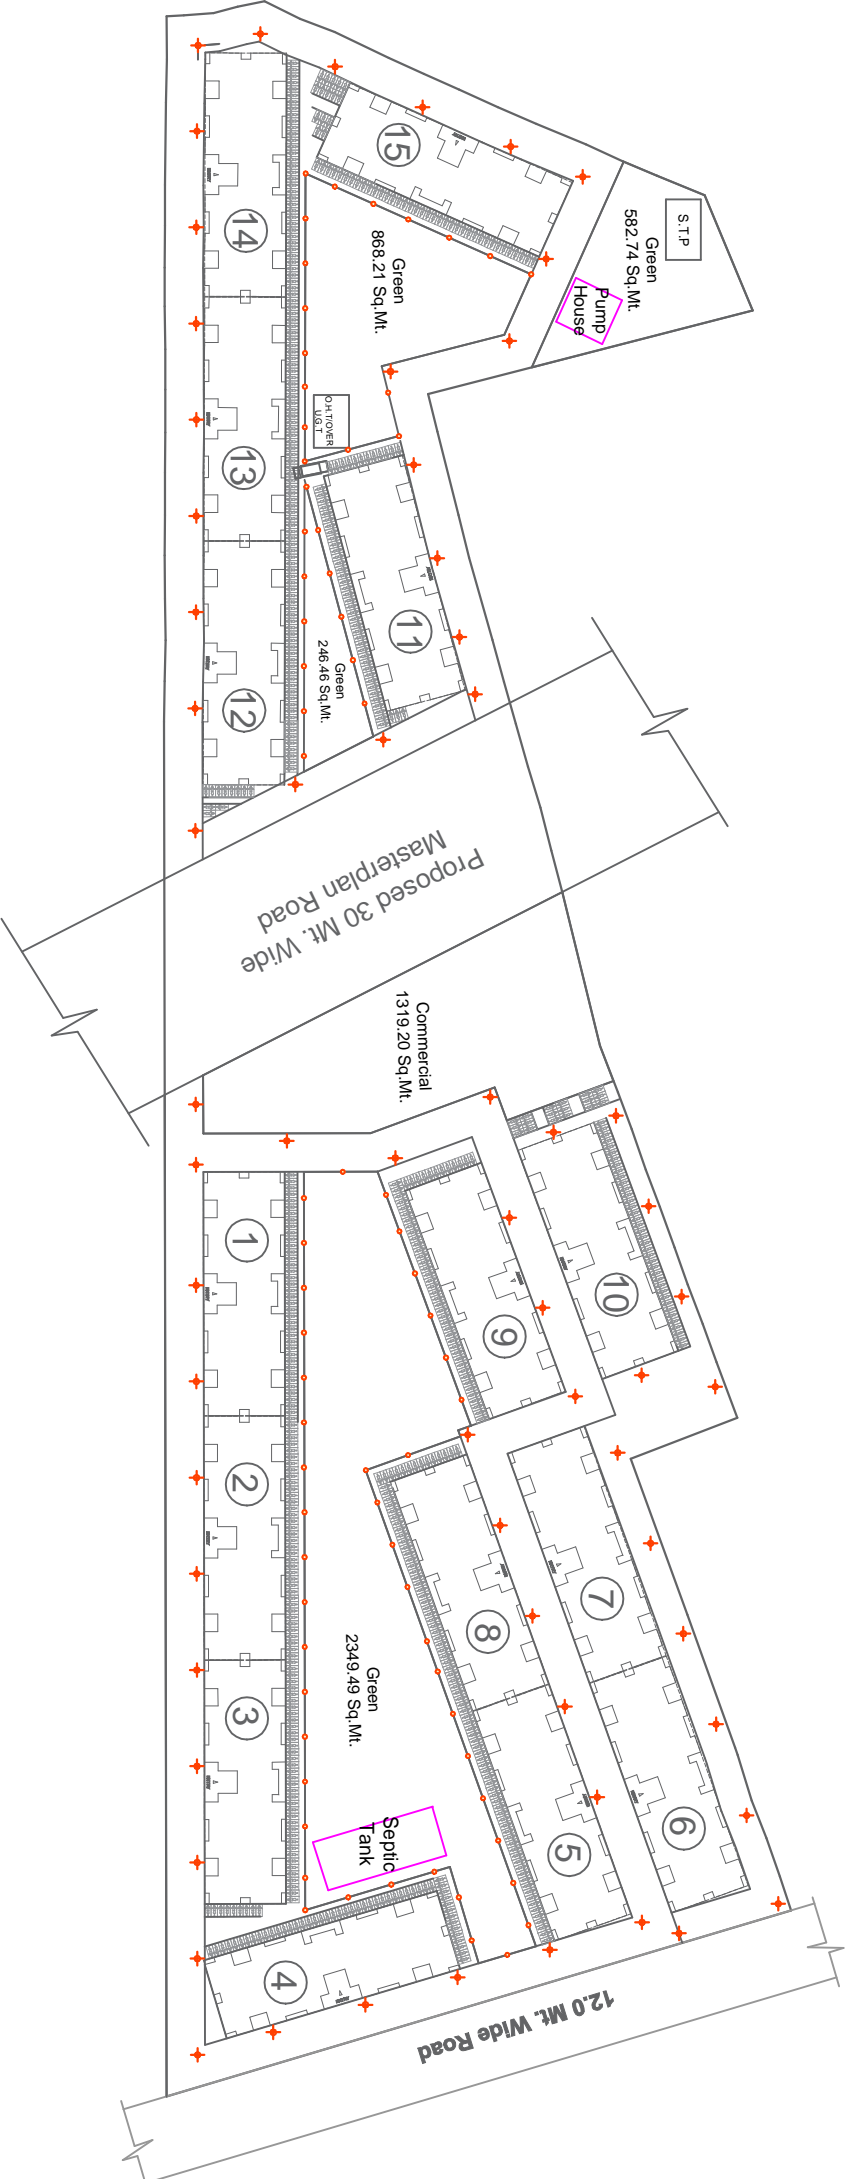

LEGEND:-	
STREET LIGHT	
PARK LIGHT	

ESTIMATE PURPOSE ONLY

PMAY HOUSES, Unnao - Shukliaganj Development Authority