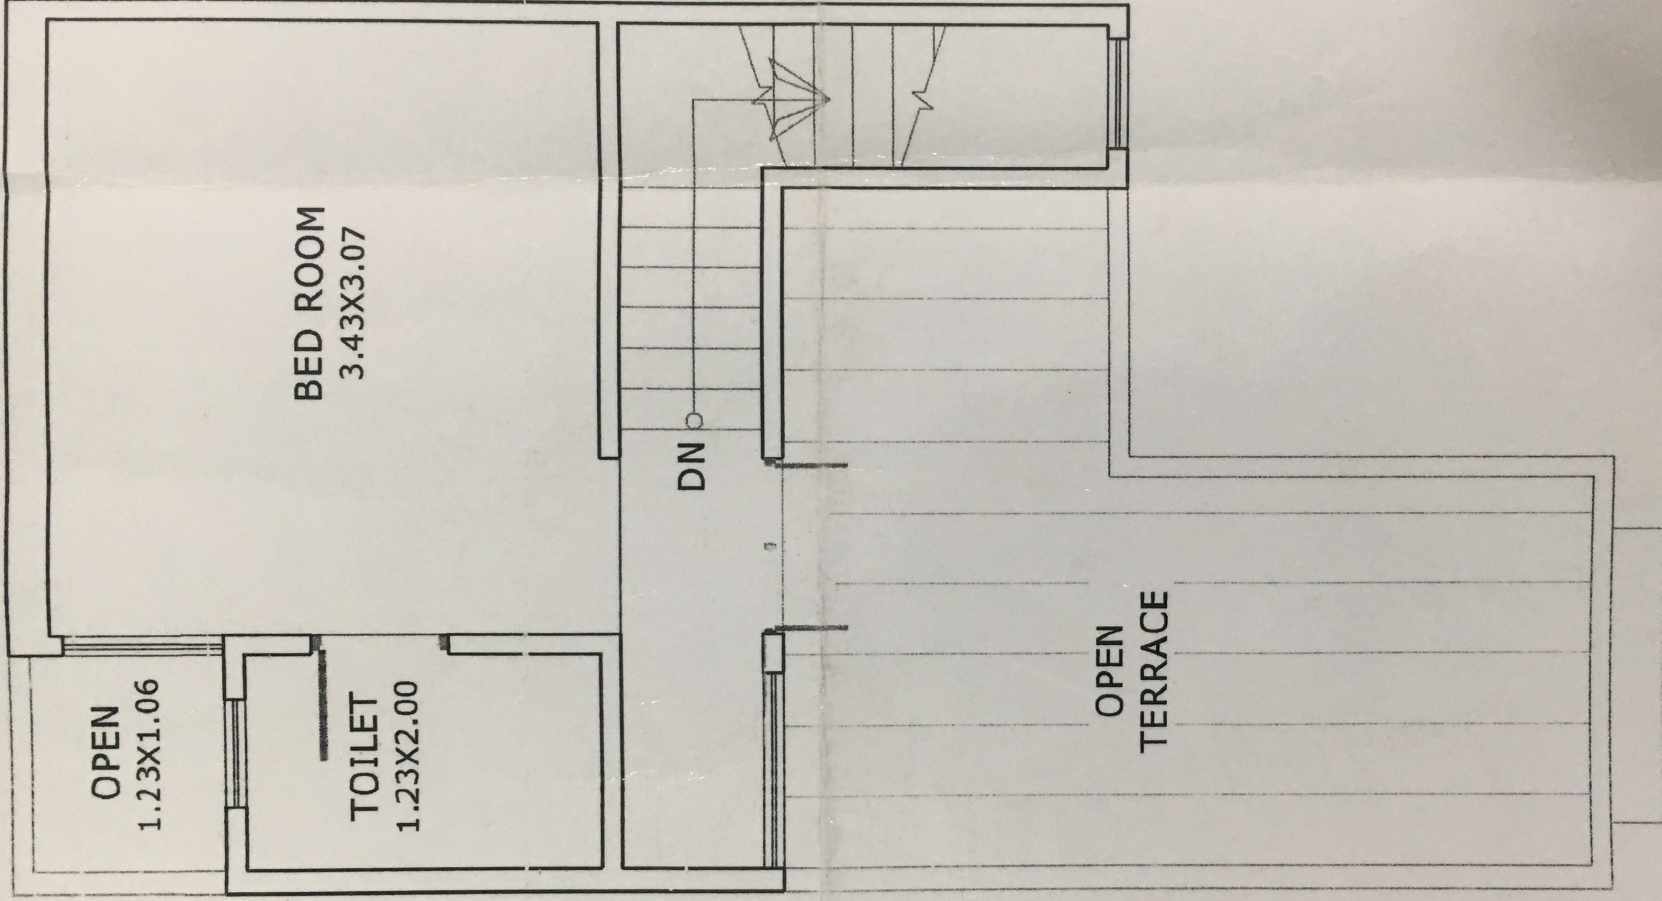

9.00 M. WIDE  
ROAD

3WAY FIRE

D

COVID AREA FIRST  
FLOOR

22.14

SCALE 1:50