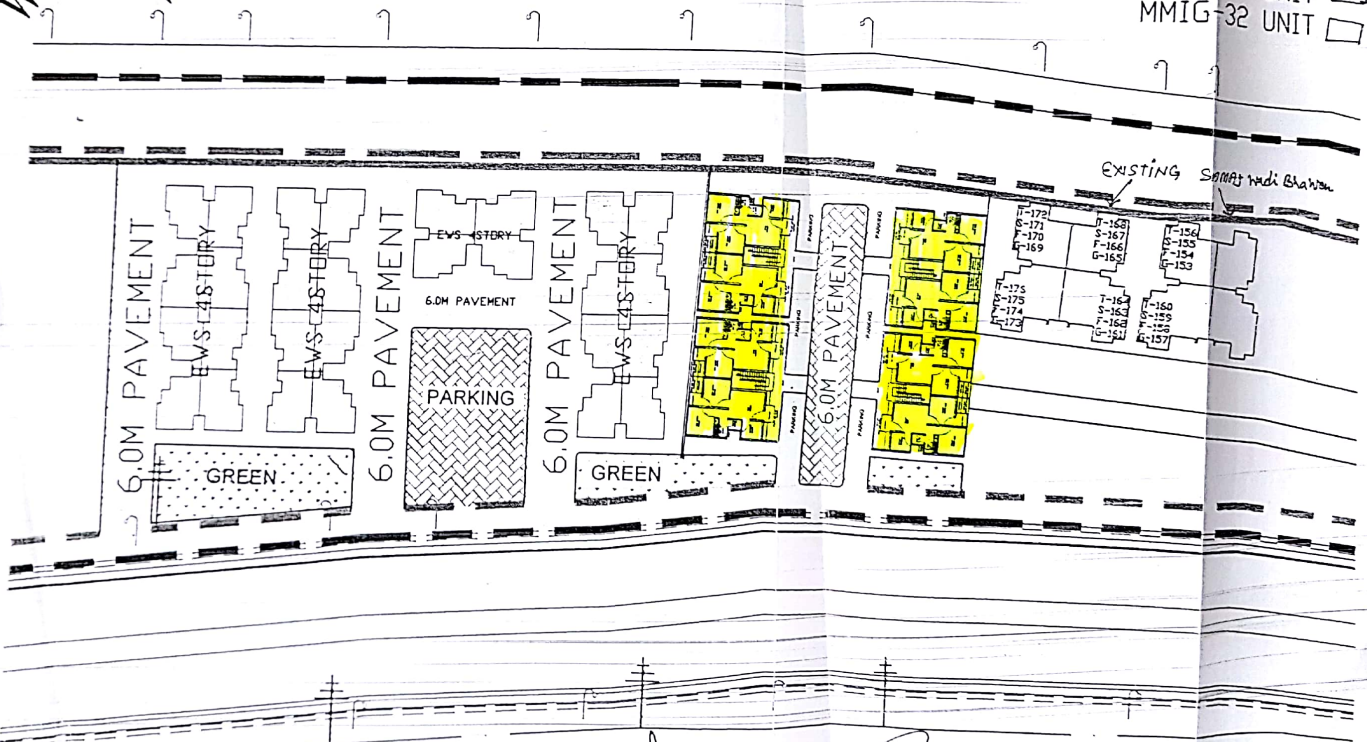

PROPOSED AFFORDABLE 4 STORIES EWS & MMIG HOUSING SCHEME
 AT NAYA MORADABAD SECTOR-15A, DELHI ROAD, MORADABAD

EWS-112 UNIT
 MMIG-32 UNIT

[Signature]
 19/2/16
 DRAFTSMAN

[Signature]
 19/2/16
 T.P.

[Signature]
 19.2.16
 AD. SECT.