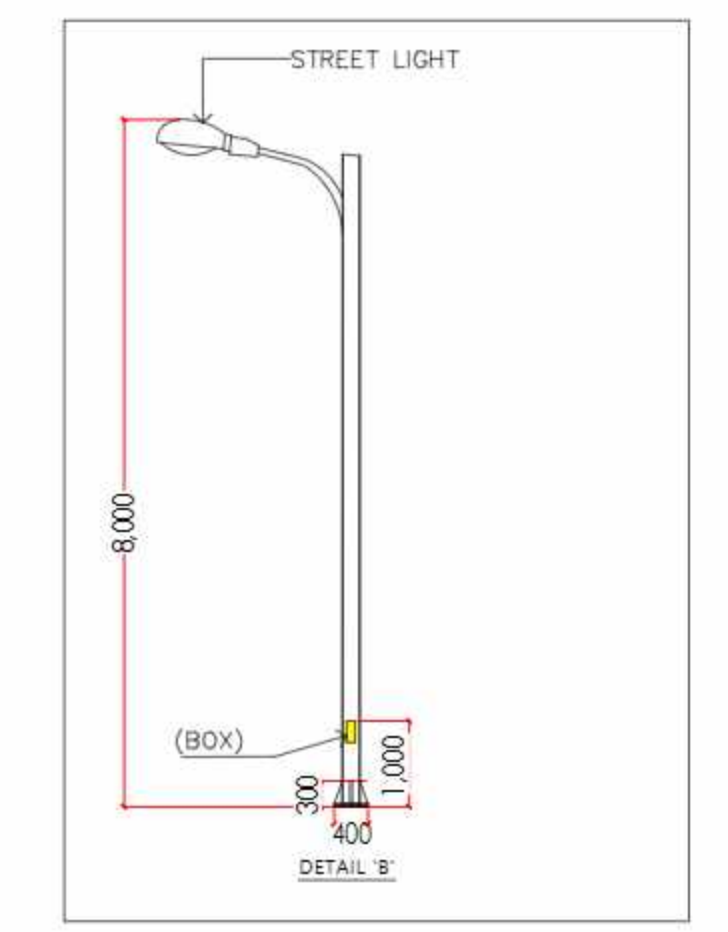

INTERNAL ROADS LIGHTING LEGEND :-

SR.NO.	SYMBOL	NAME
1.		STREET LIGHT (8M HIGH)
2.		POST TOP LIGHT (4.5 M HIGH)
3.		BOLLARD LIGHT (1M HIGH)
4.		FEEDER PILLAR

PROJECT TITLE  
**PROPOSED GROUP HOUSING :  
 THE ROYAL RETREAT**  
 AT : GH-07, Situated at Integrated Township -  
 Shalimar One World,Village Baghamau,Lucknow

KEYPLAN:

KHASRA NO:-  
 (PART OF KHASRA NO.)  
 309P,361,368P,370P,371P,653P,647P & 632P

**SUBMISSION DRAWING**

DRAWING TITLE  
**SITE PLAN  
 EXTERNAL LIGHTING LAYOUT  
 ELECTRICAL LAYOUT**

SCALE 1:200@ 1200x600 DATE 28-07-2025