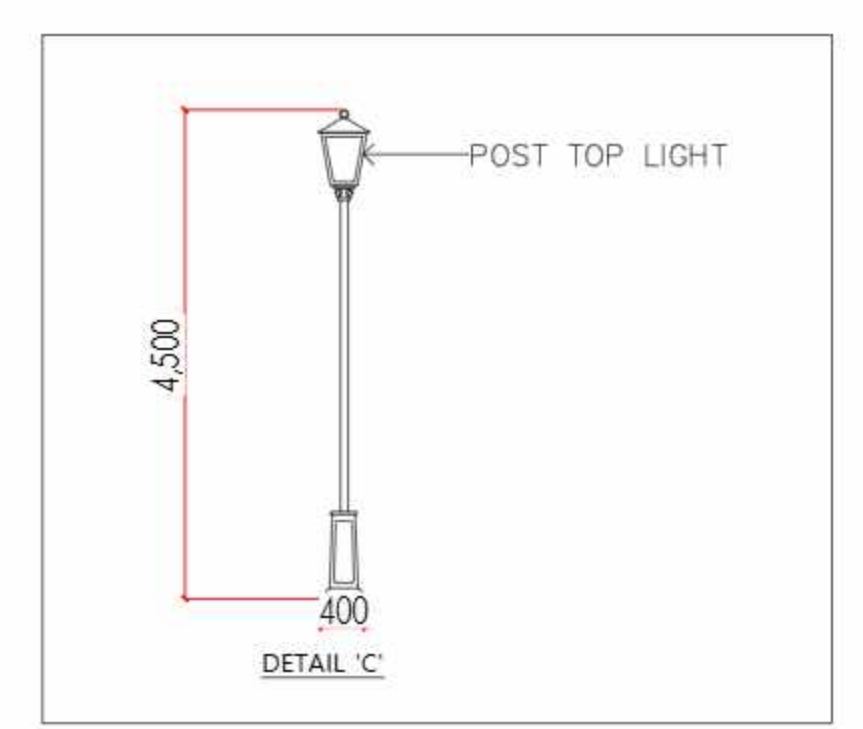

INTERNAL ROADS LIGHTING LEGEND :-

SR.NO.	SYMBOL	NAME
1.		STREET LIGHT (8M HIGH)
2.		POST TOP LIGHT (4.5 M HIGH)
3.		BOLLARD LIGHT (1M HIGH)
4.		FEEDER PILLAR

PROJECT TITLE  
**PROPOSED GROUP HOUSING :  
 THE ROYAL RETREAT**  
 AT : GH-07, Situated at Integrated Township -  
 Shalimar One World,Village Baghamau,Lucknow

KEYPLAN:

KHASRA NO:-  
 (PART OF KHASRA NO.)  
 309P,361,368P,370P,371P,653P,647P & 632P

**SUBMISSION DRAWING**

DRAWING TITLE  
**SITE PLAN  
 EXTERNAL LIGHTING LAYOUT  
 ELECTRICAL LAYOUT**

SCALE 1:200@ 1200x600 DATE 28-07-2025