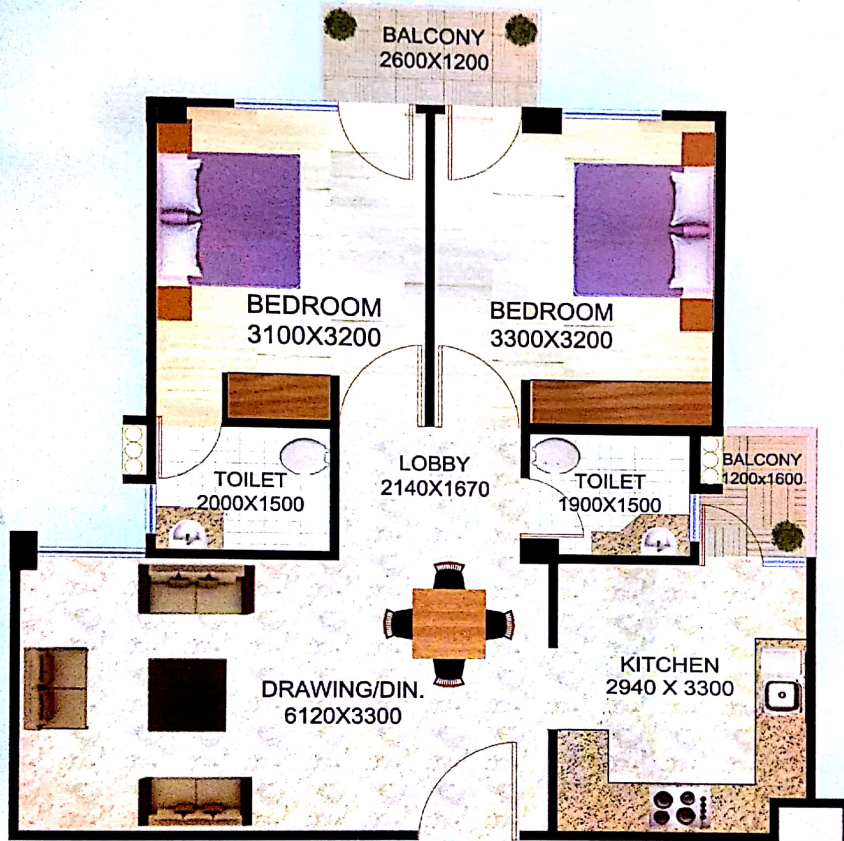

2 BHK - UNIT PLAN

BUILT UP AREA :- 75.0 sq.m²
SUPER AREA :- 88.32 SQMT