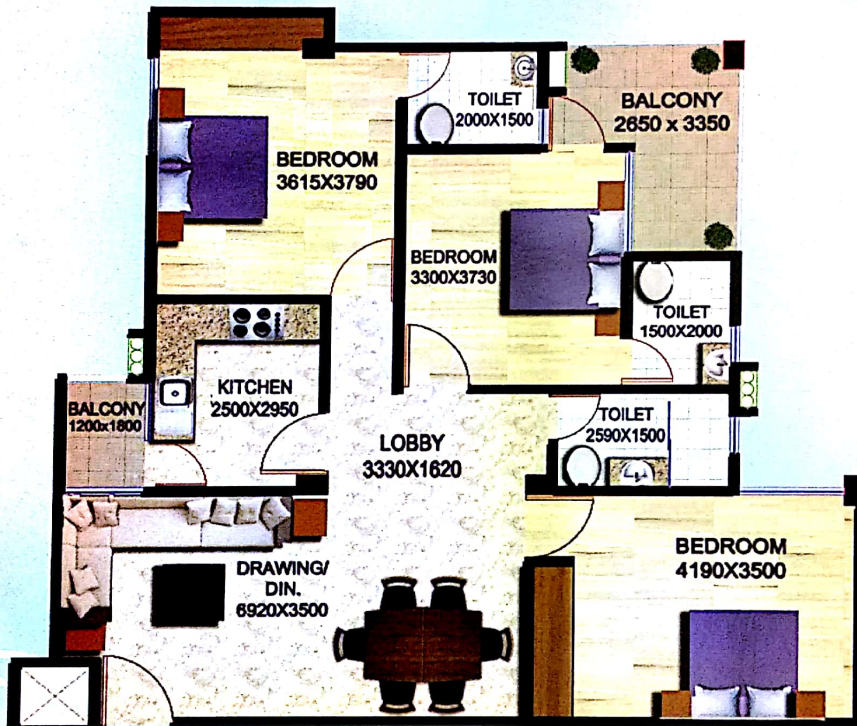

3 BHK - UNIT PLAN

BUILT UP AREA :- 111.6 sq.mt
SUPER AREA :- 127.03 SQMT