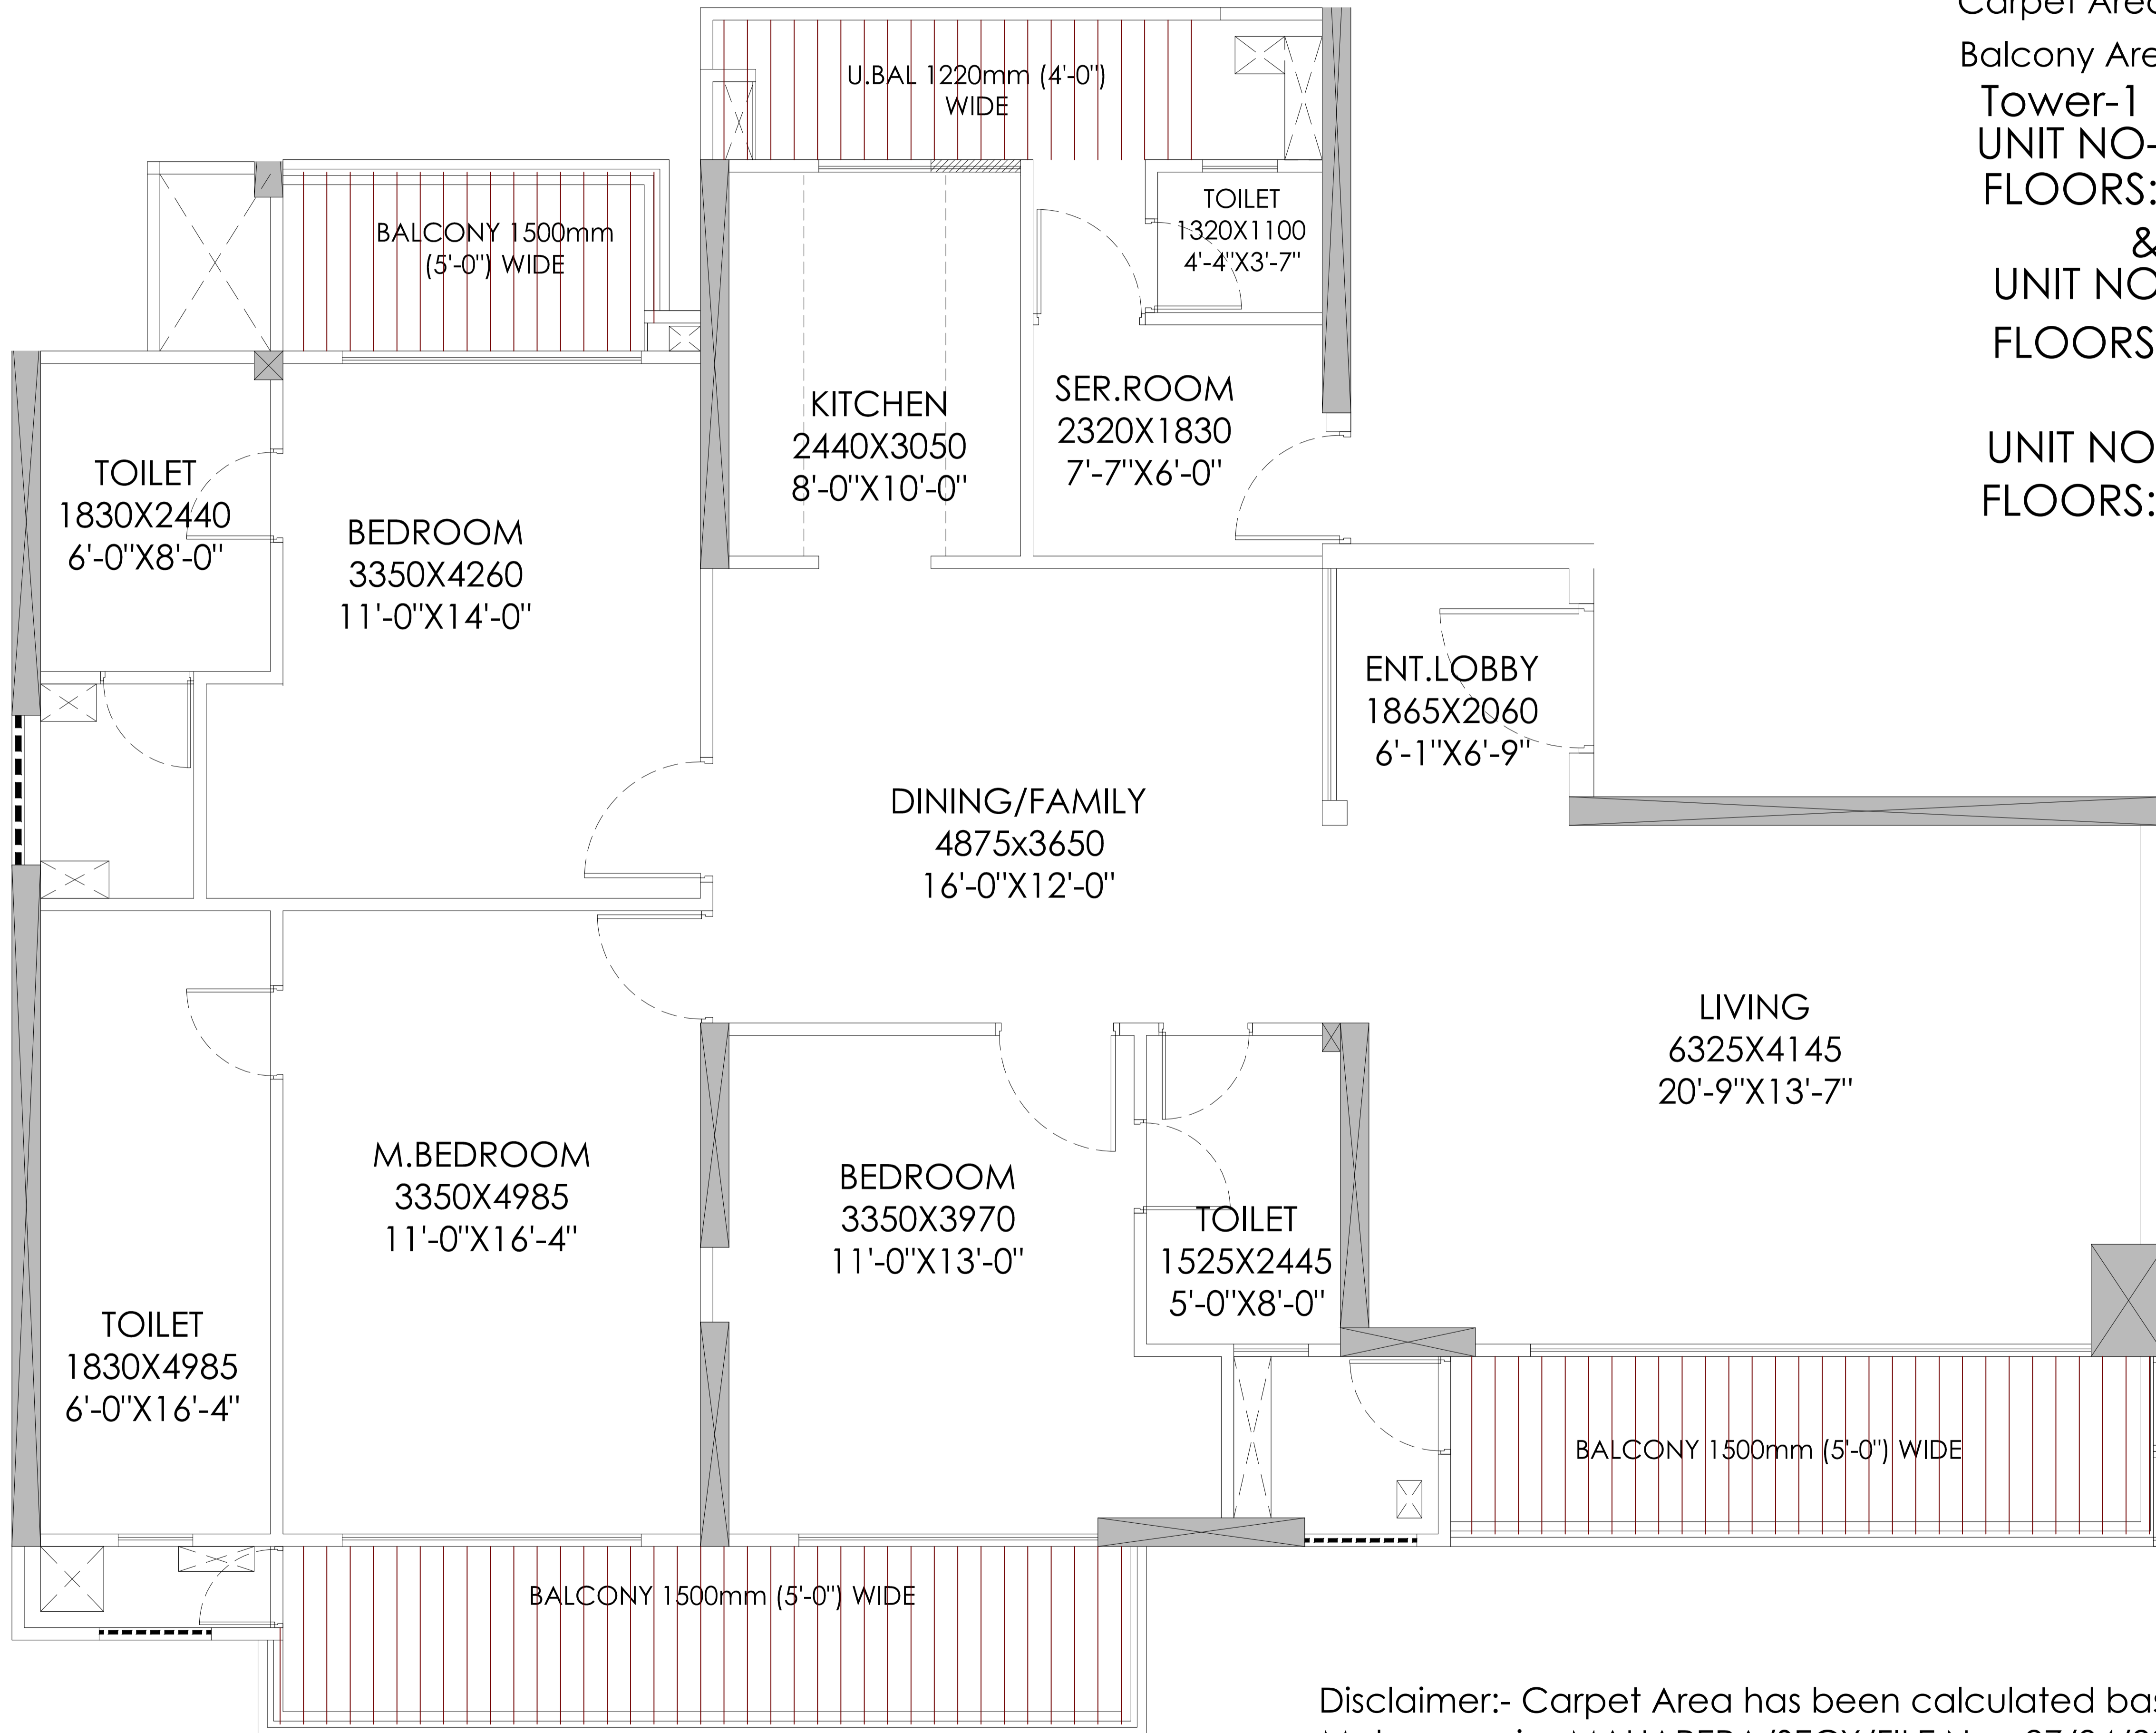

MAHAGUN MEADOWS

HIG-V : 3BHK

Carpet Area = 1453.15sq. ft.

Balcony Area = 286.30 sq. ft.

Tower-1

UNIT NO- :-5&6

FLOORS:-2,4,6,8,10,12,14,16,18,20
& 22 FLOOR PLANS

UNIT NO- :-5

FLOORS:-3,7,11,15,19 FLOOR
PLANS

UNIT NO- :-6

FLOORS:-5,9,13,17&21 FLOOR
PLANS

Disclaimer:- Carpet Area has been calculated based on the clarification issued by Maharera via- MAHARERA/SECY/FILE No: -27/84/2017 Dated:-14 june 2017