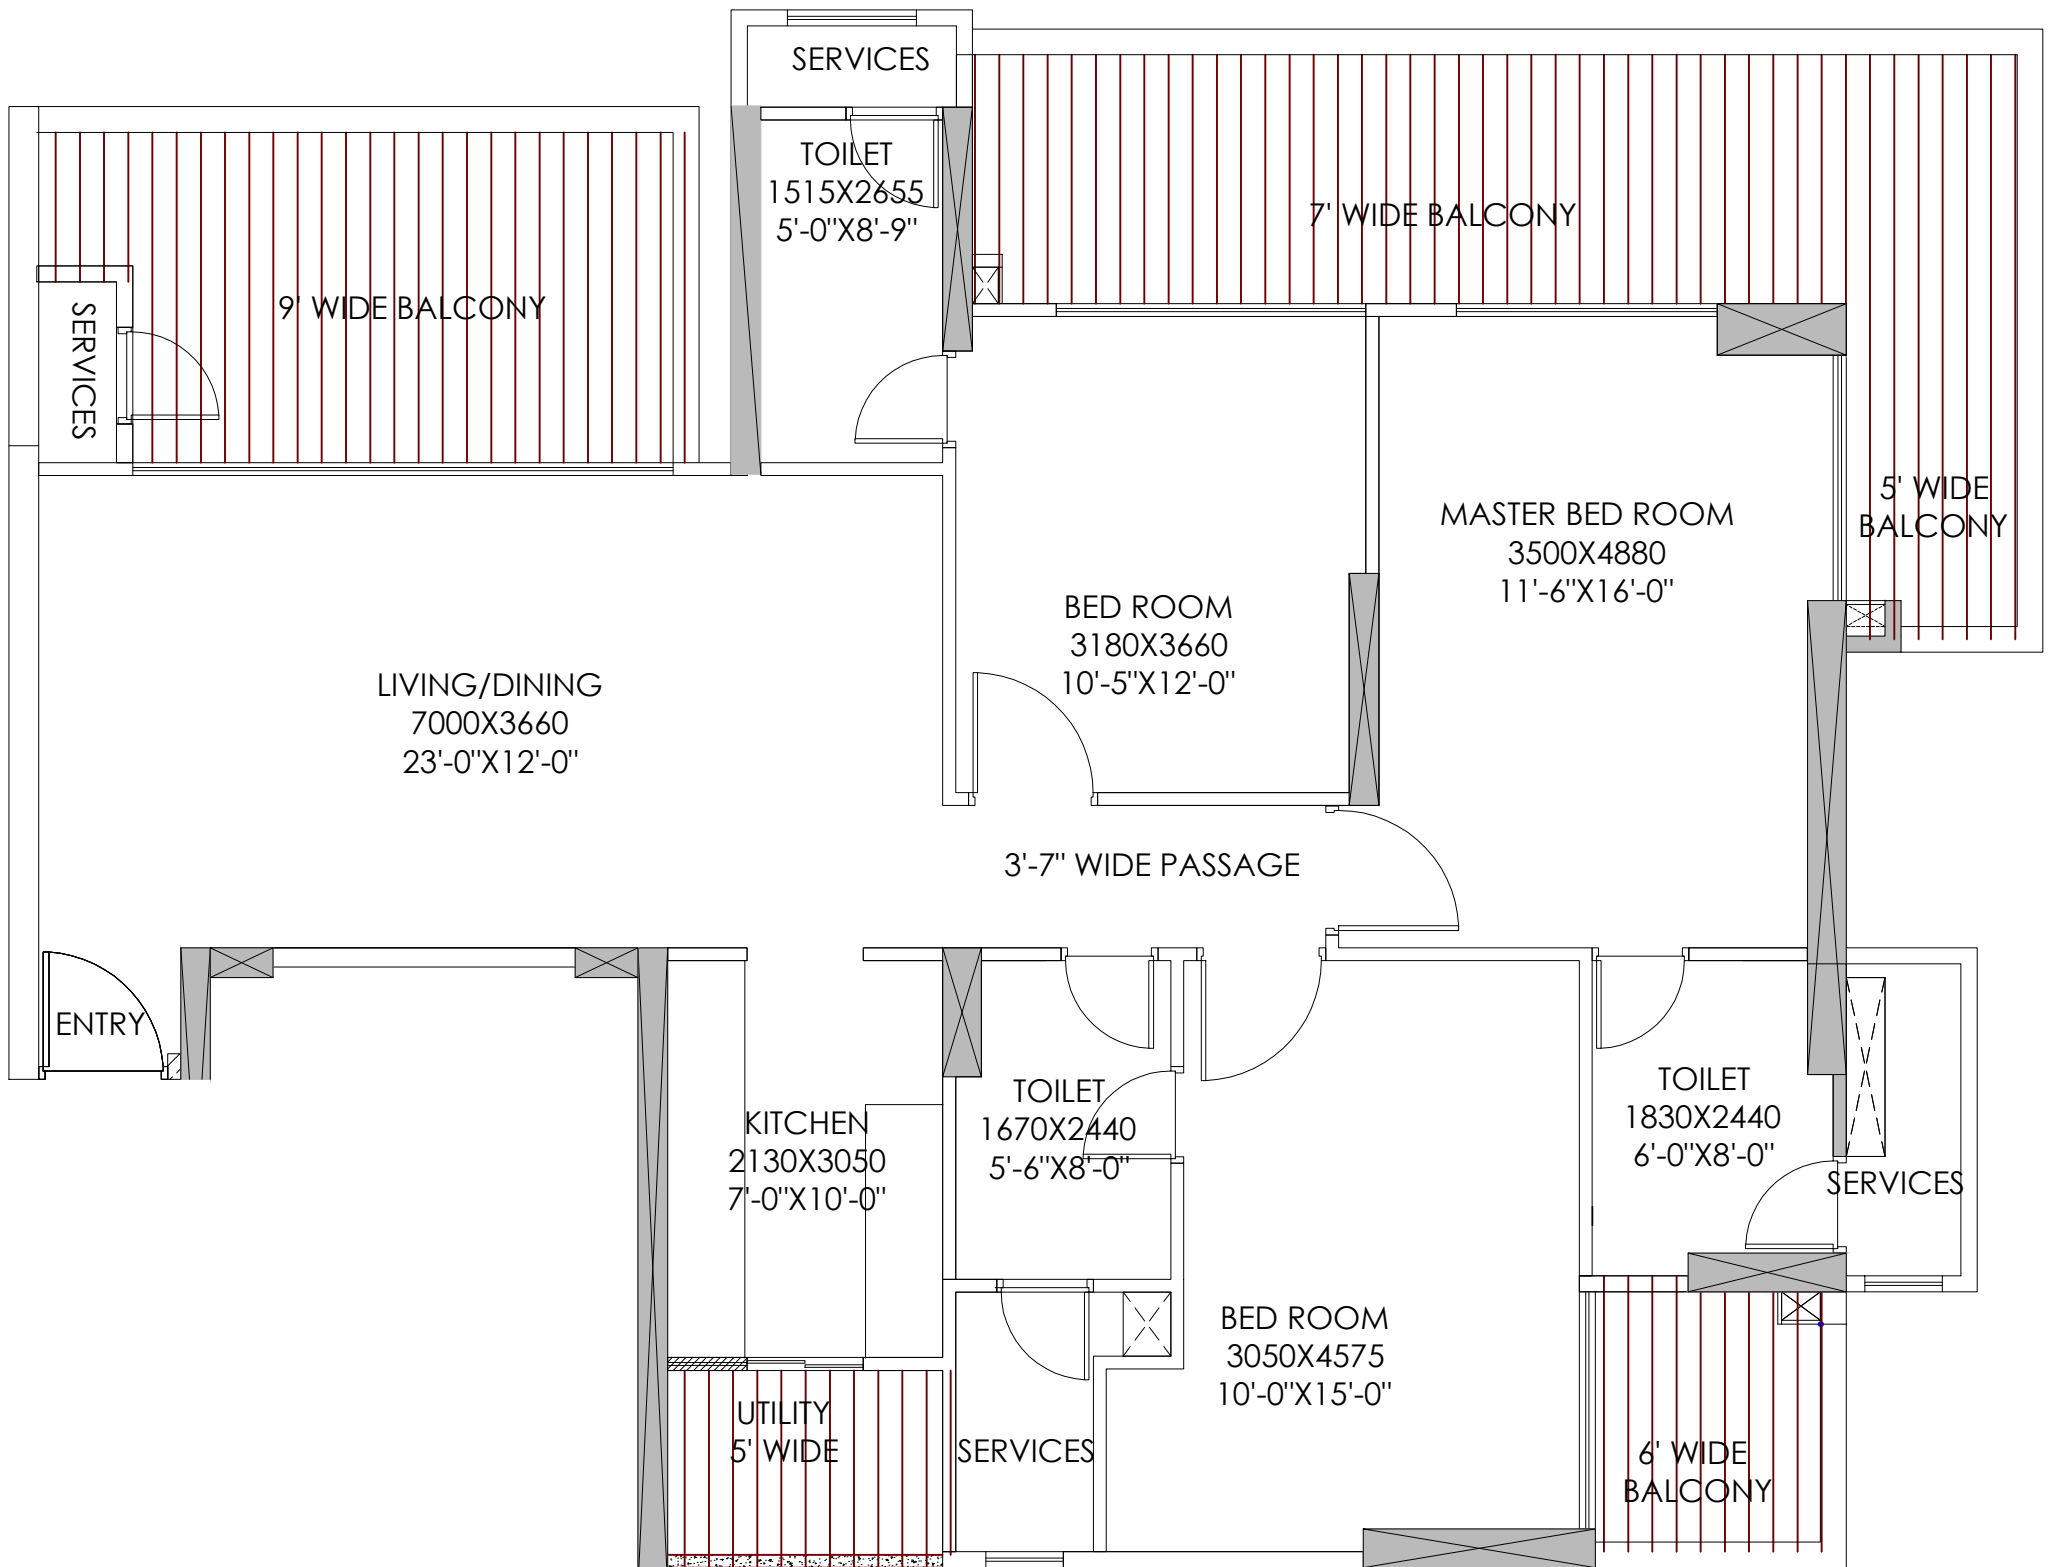

**MAHAGUN MEADOWS**

**HIG-IV : 3BHK**

Carpet Area = 1057.60 sq. ft.

Balcony Area = 429.20 sq. ft.

Tower-2

UNIT No-08,09,12,14

FLOORS :-1,5,9,13,17 & 21

Disclaimer:- Carpet Area has been calculated based on the clarification issued by Maharera via- MAHARERA/SECY/FILE No: -27/84/2017 Dated:-14 june 2017