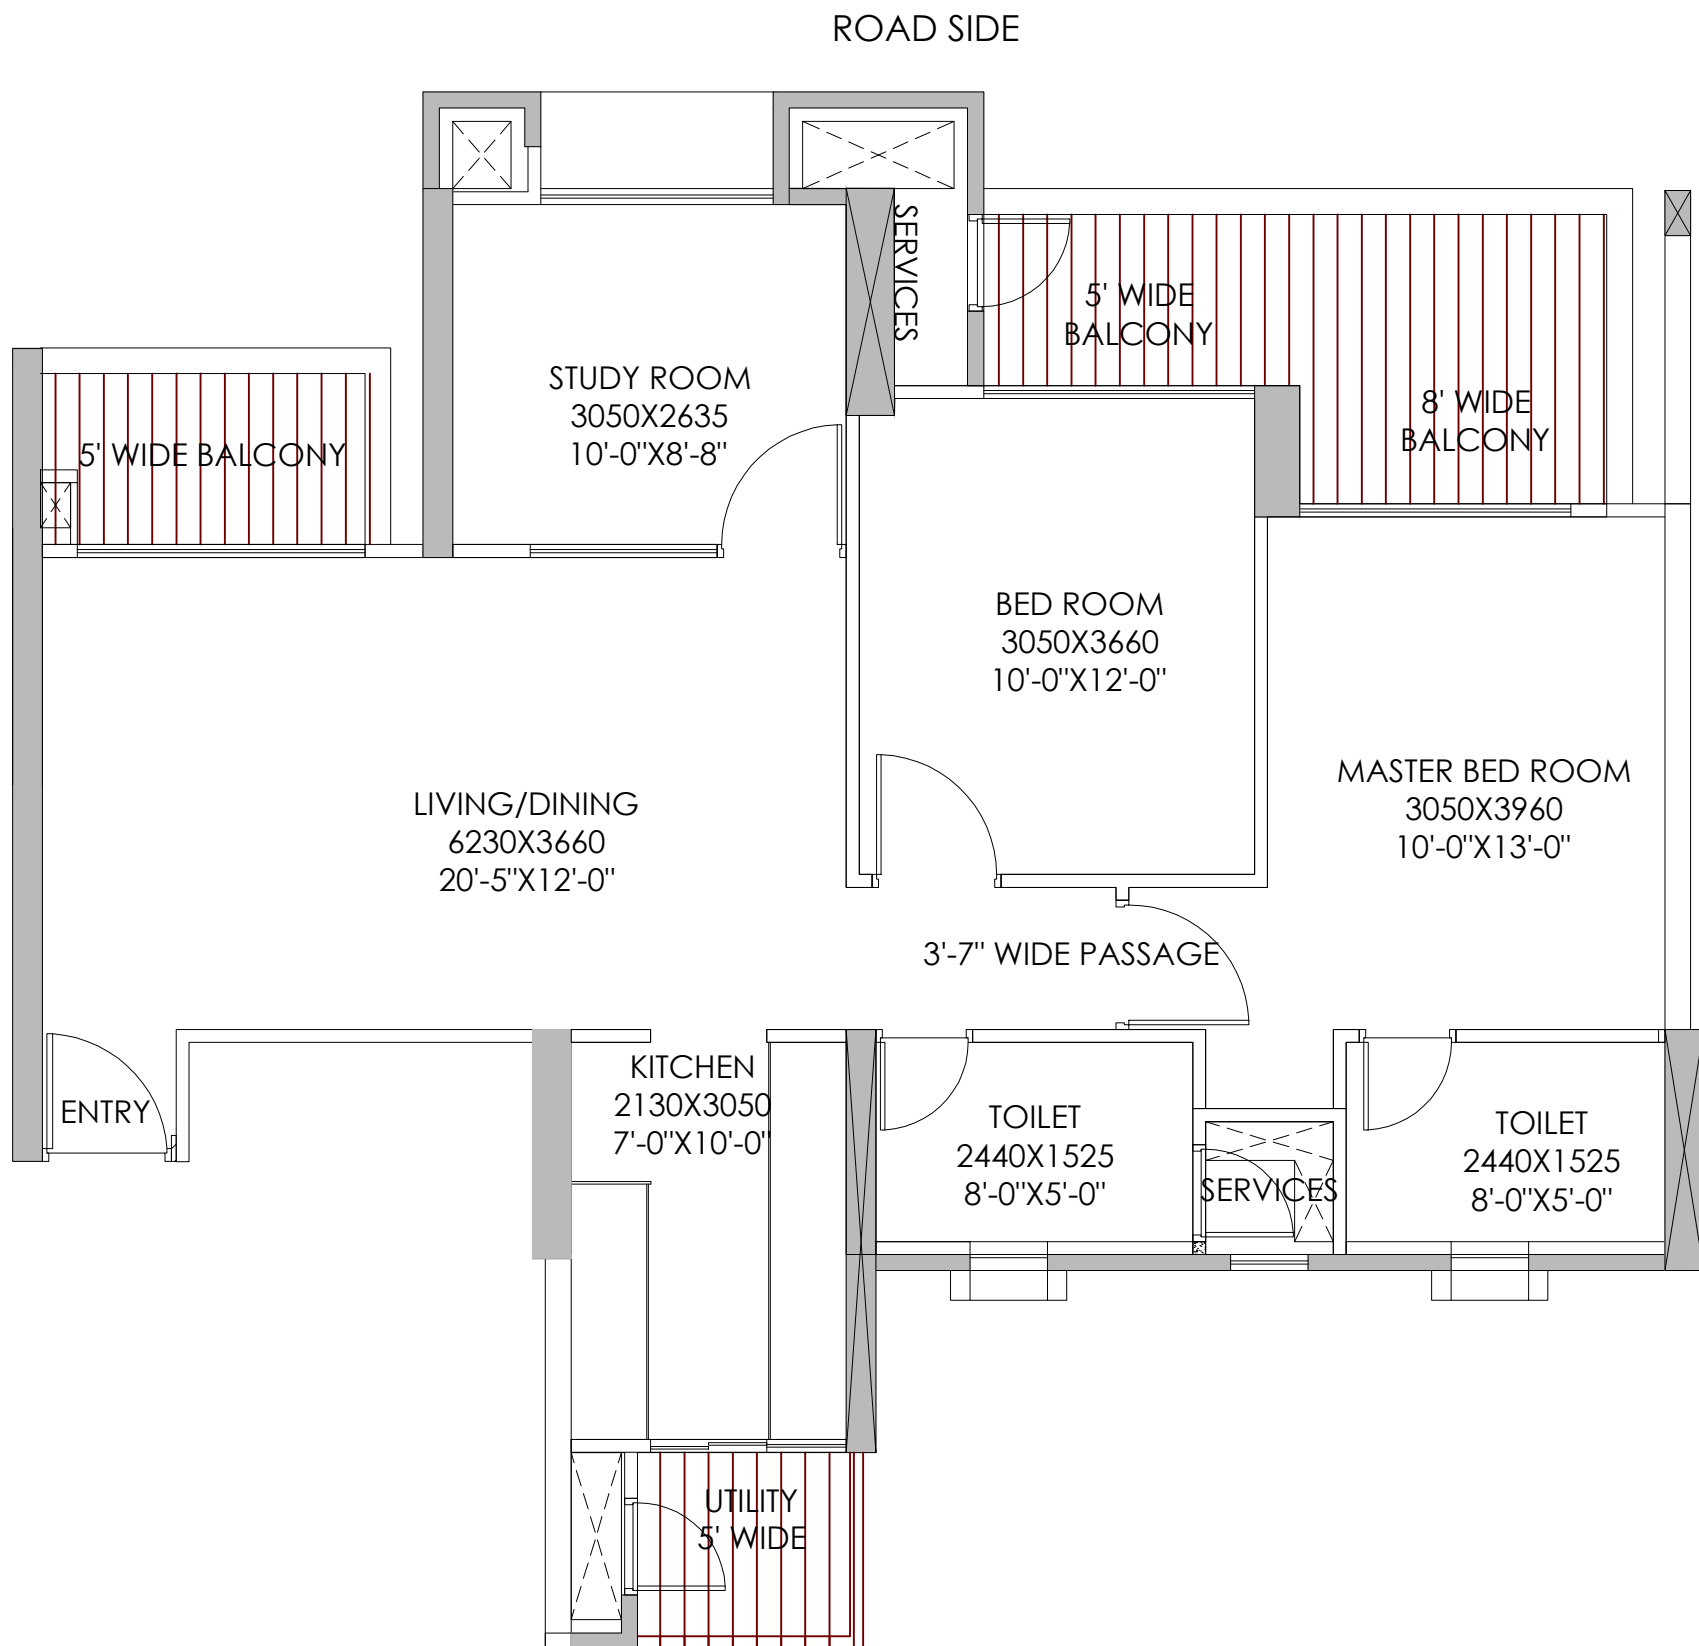

### HIG-I : 2BHK+STUDY

Carpet Area = 851.60 sq. ft.

Balcony Area = 165.30 sq. ft.

Tower-2

UNIT No-7,10,11,15

FLOORS :-2,3,4,6,7,8,10,11,12,14,15,16,18,19,20,22

Disclaimer:- Carpet Area has been calculated based on the clarification issued by Maharera via- MAHARERA/SECY/FILE No: -27/84/2017 Dated:-14 june 2017