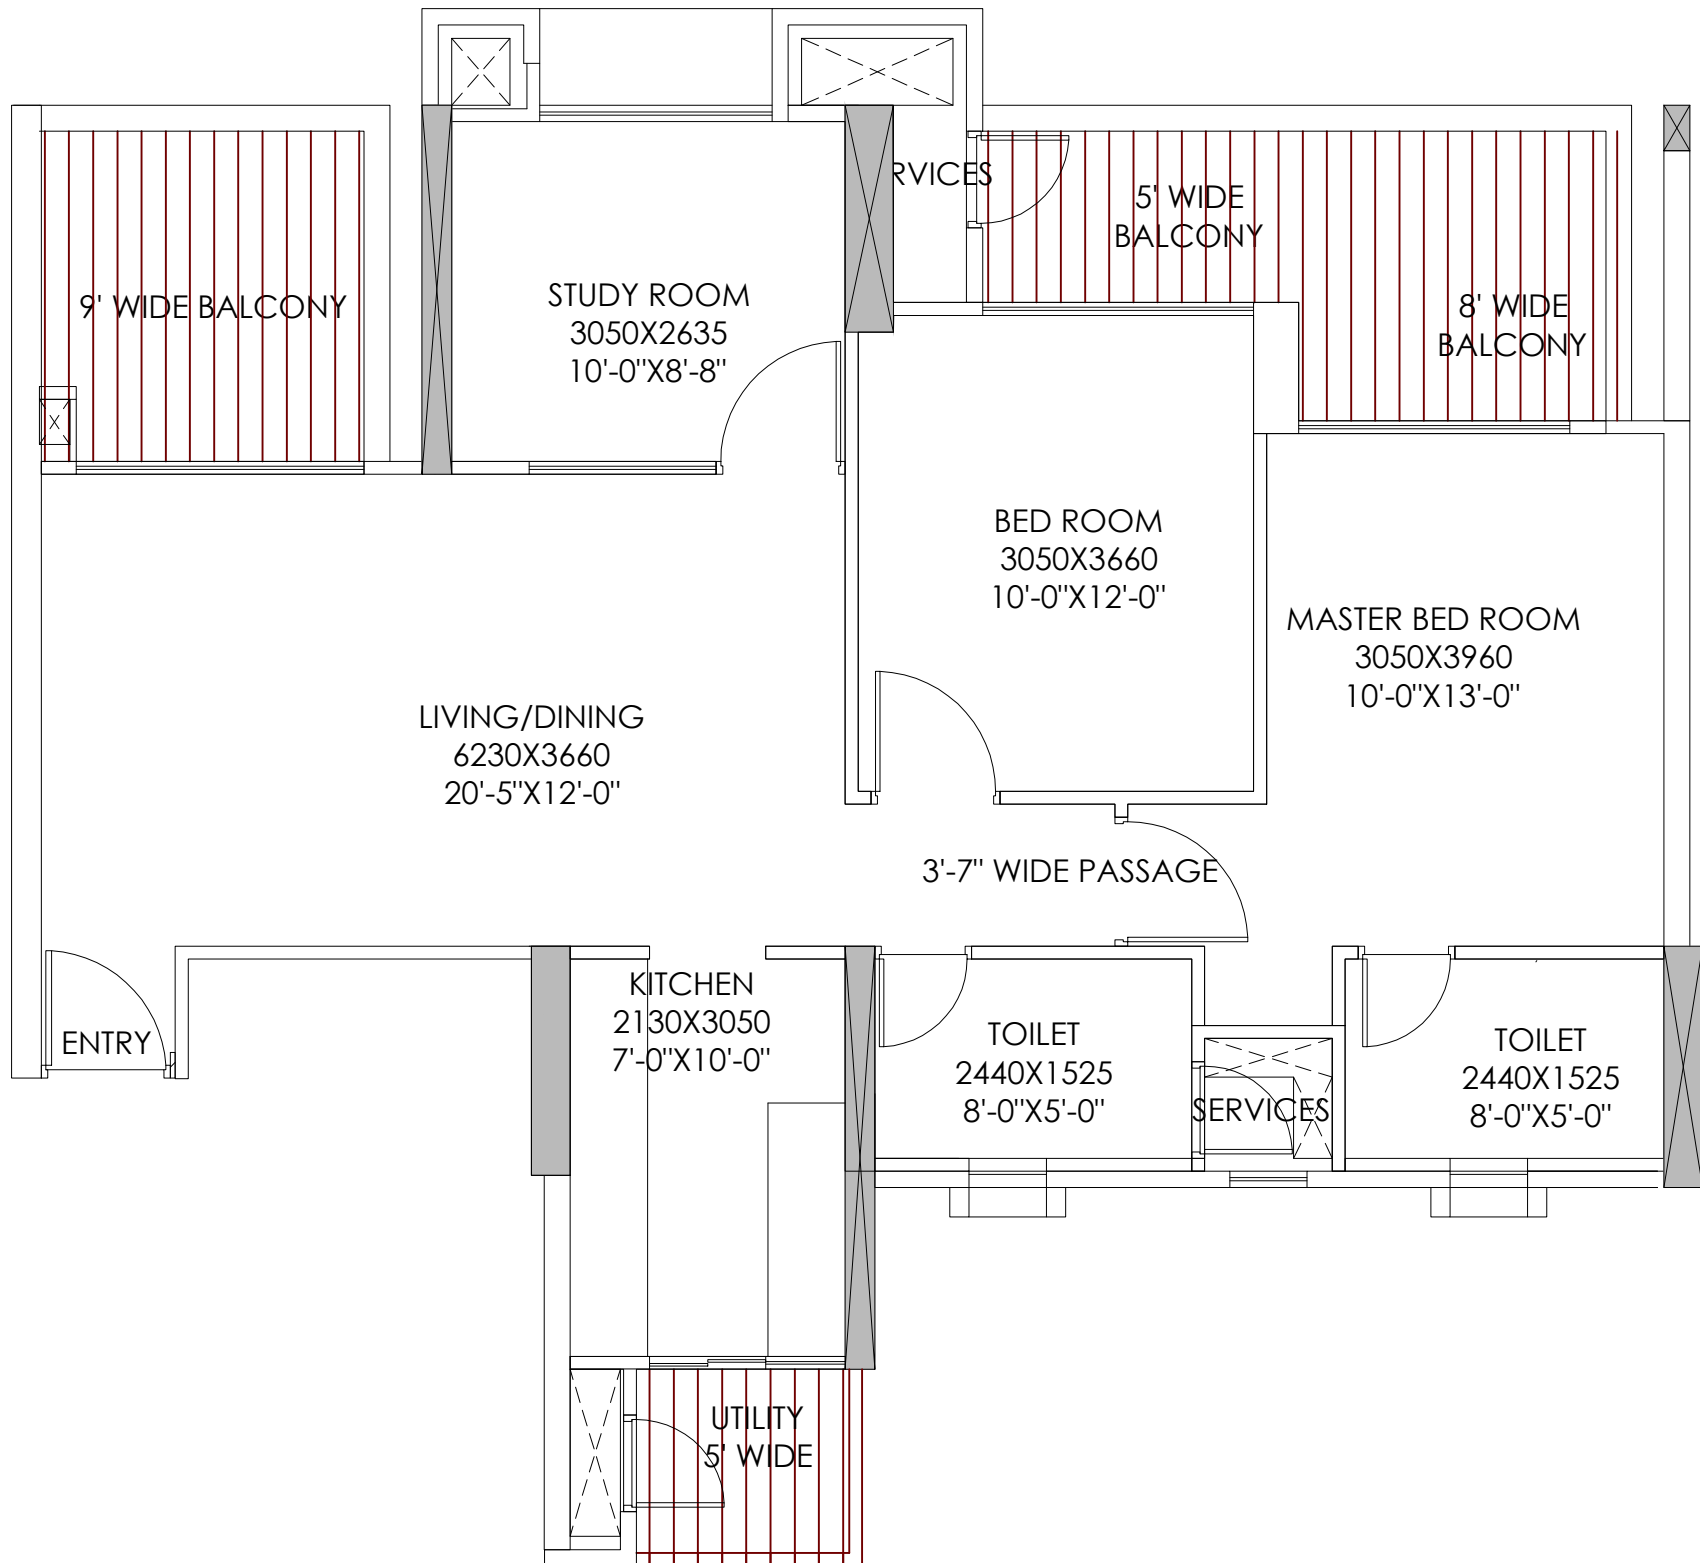

MAHAGUN MEADOWS

HIG-II : 2BHK+STUDY

Carpet Area = 852.0 sq. ft.

Balcony Area = 200.0 sq. ft.

Tower-2

UNIT No-7,10,11,15

FLOORS :-1,5,9,13,17 & 21

Disclaimer:- Carpet Area has been calculated based on the clarification issued by Maharera via- MAHARERA/SECY/FILE No: -27/84/2017 Dated:-14 june 2017