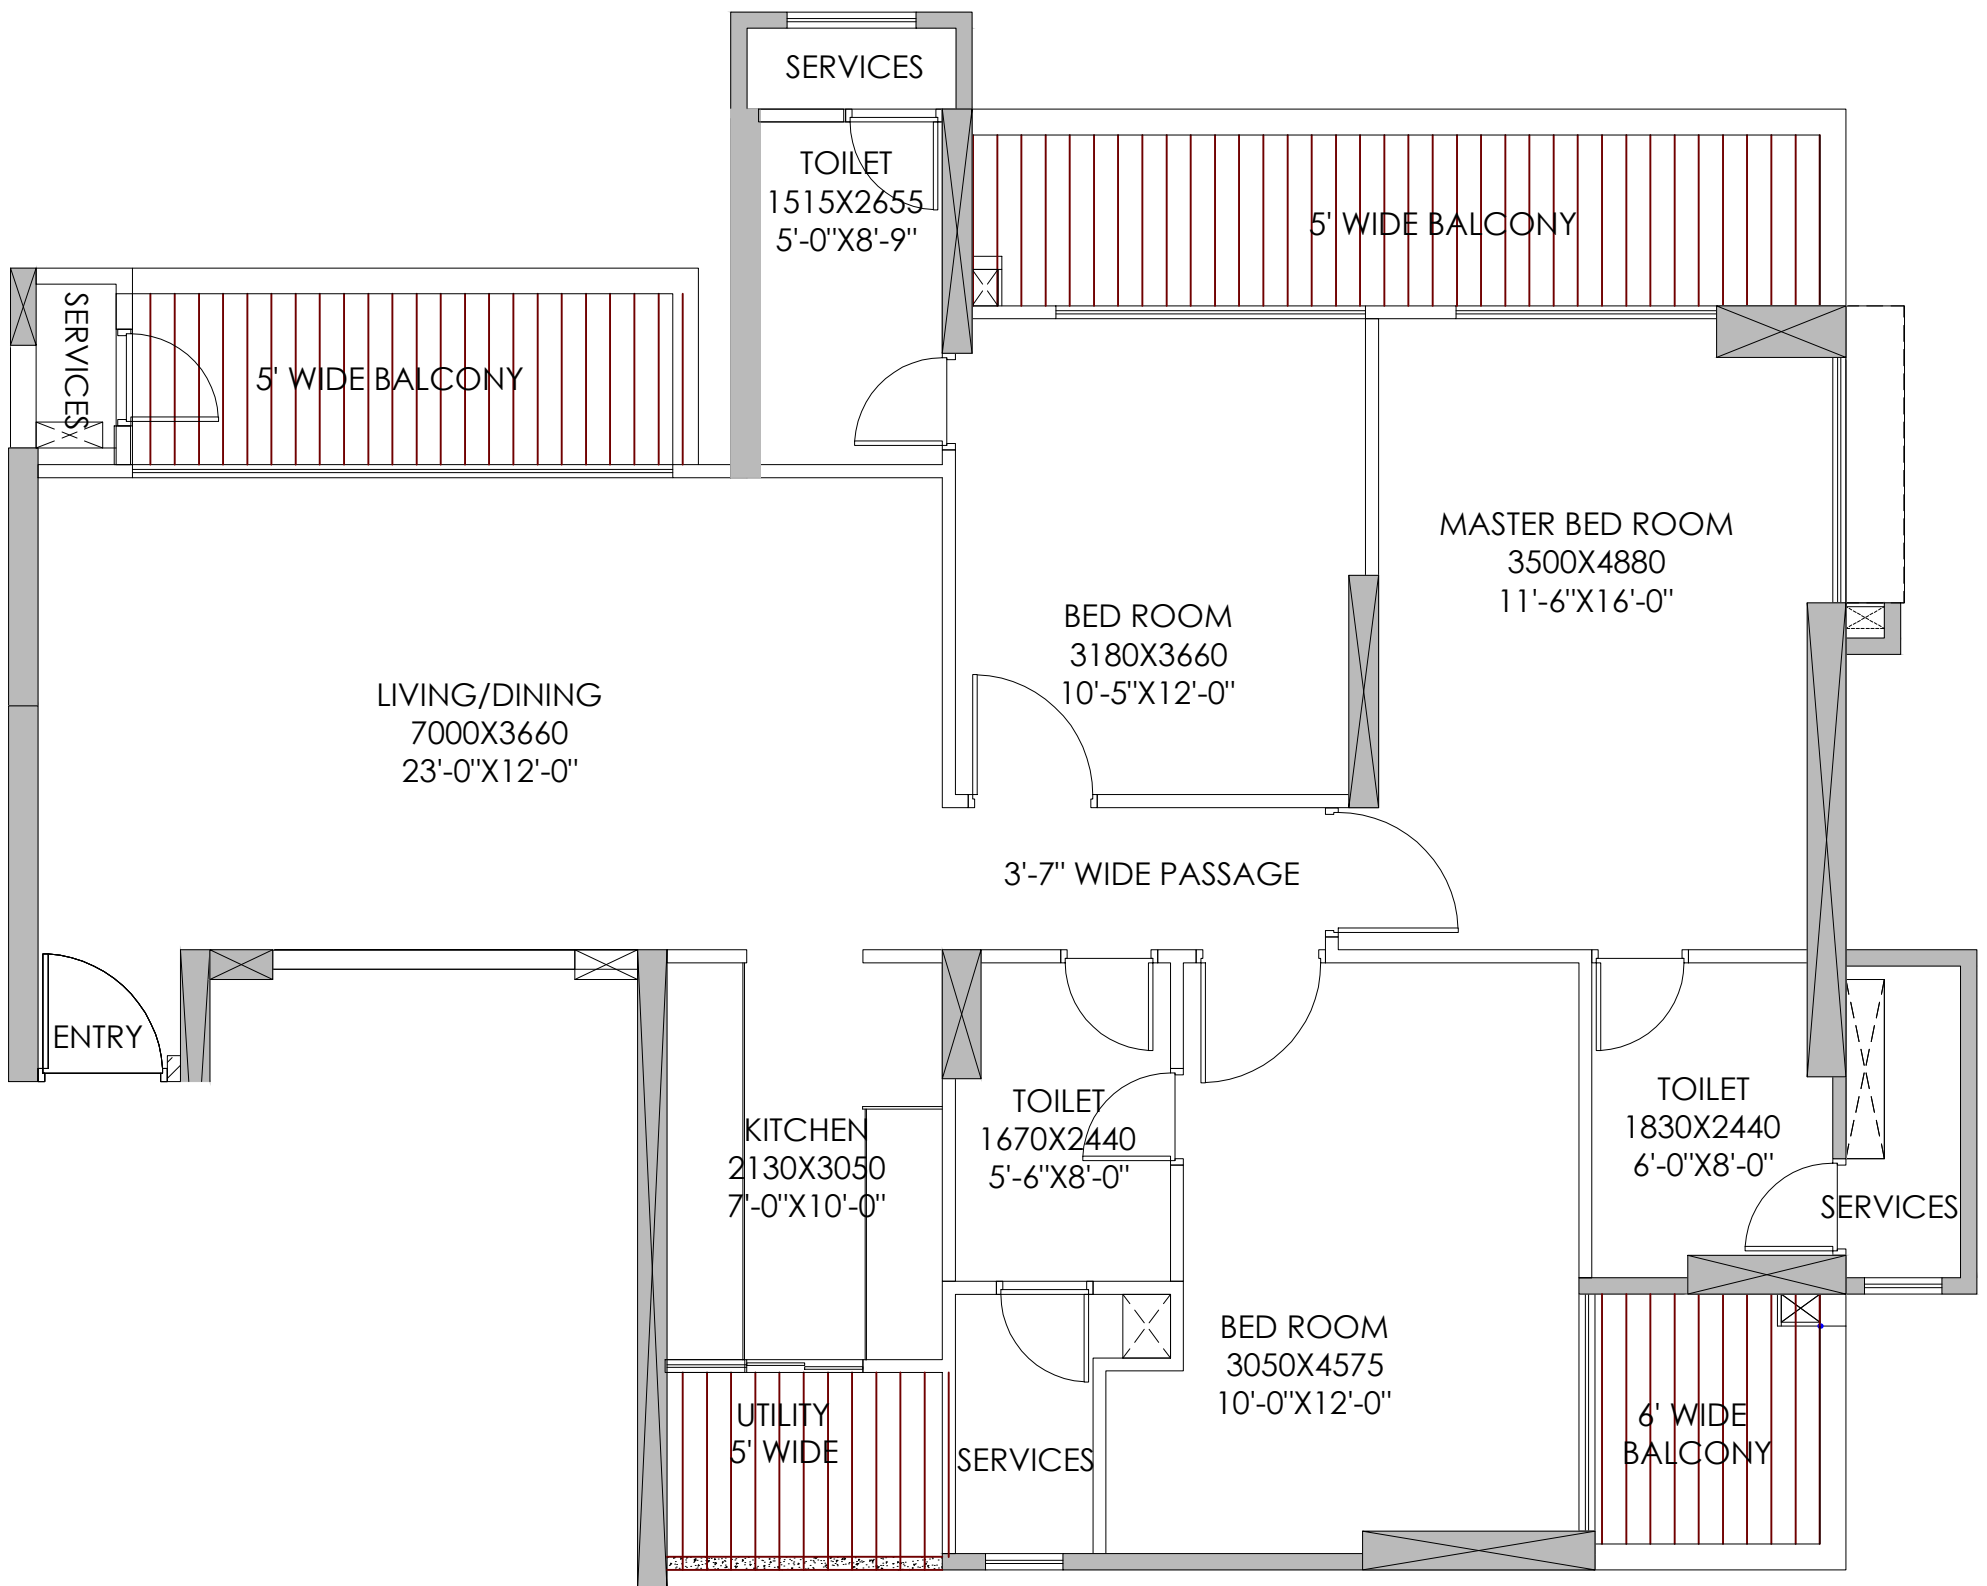

MAHAGUN MEADOWS

HIG-III : 3BHK

Carpet Area = 1056.90 sq. ft.

Balcony Area = 243.00 sq. ft.

Tower-2

UNIT No-08,09,12,14

FLOORS :-2,3,4,6,7,8,10,11,12,14,15,16,18,19,20,22

Disclaimer:- Carpet Area has been calculated based on the clarification issued by Maharera via- MAHARERA/SECY/FILE No: -27/84/2017 Dated:-14 june 2017