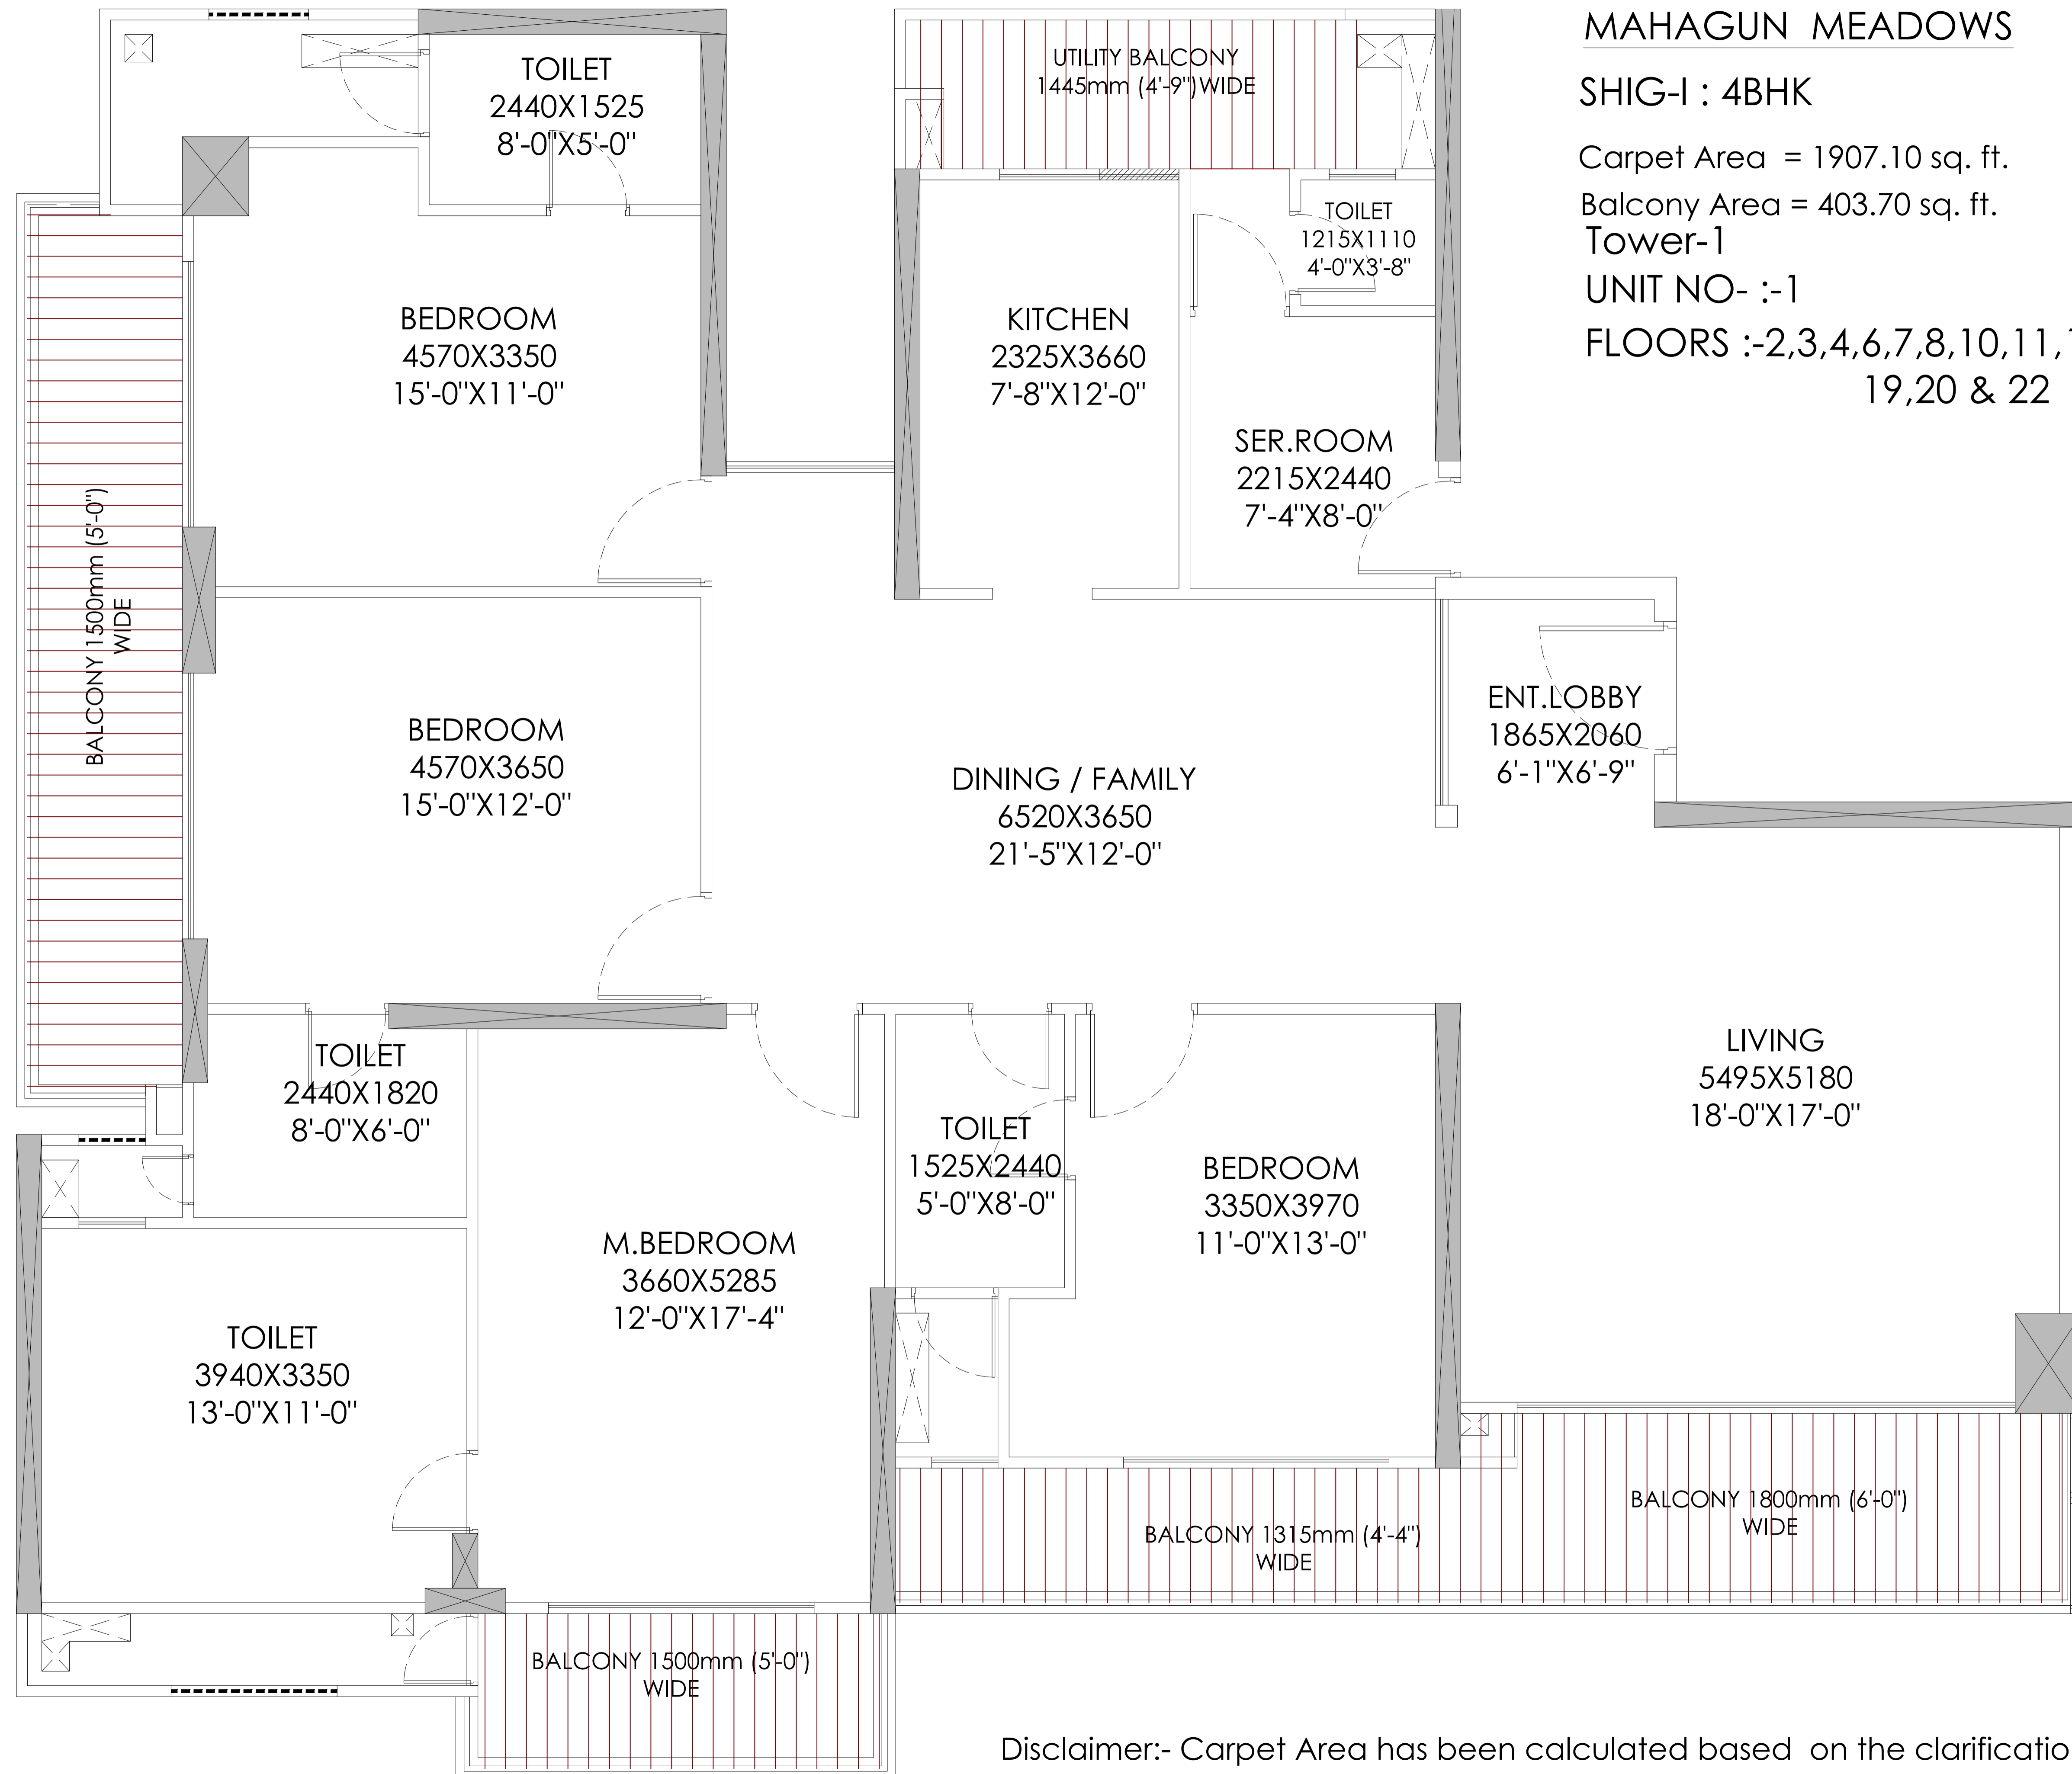

MAHAGUN MEADOWS

SHIG-I : 4BHK

Carpet Area = 1907.10 sq. ft.

Balcony Area = 403.70 sq. ft.

Tower-1

UNIT NO- :-1

FLOORS :-2,3,4,6,7,8,10,11,12,14,15,16,18,
19,20 & 22

Disclaimer:- Carpet Area has been calculated based on the clarification issued by Maharera via- MAHARERA/SECY/FILE No: -27/84/2017 Dated:-14 june 2017