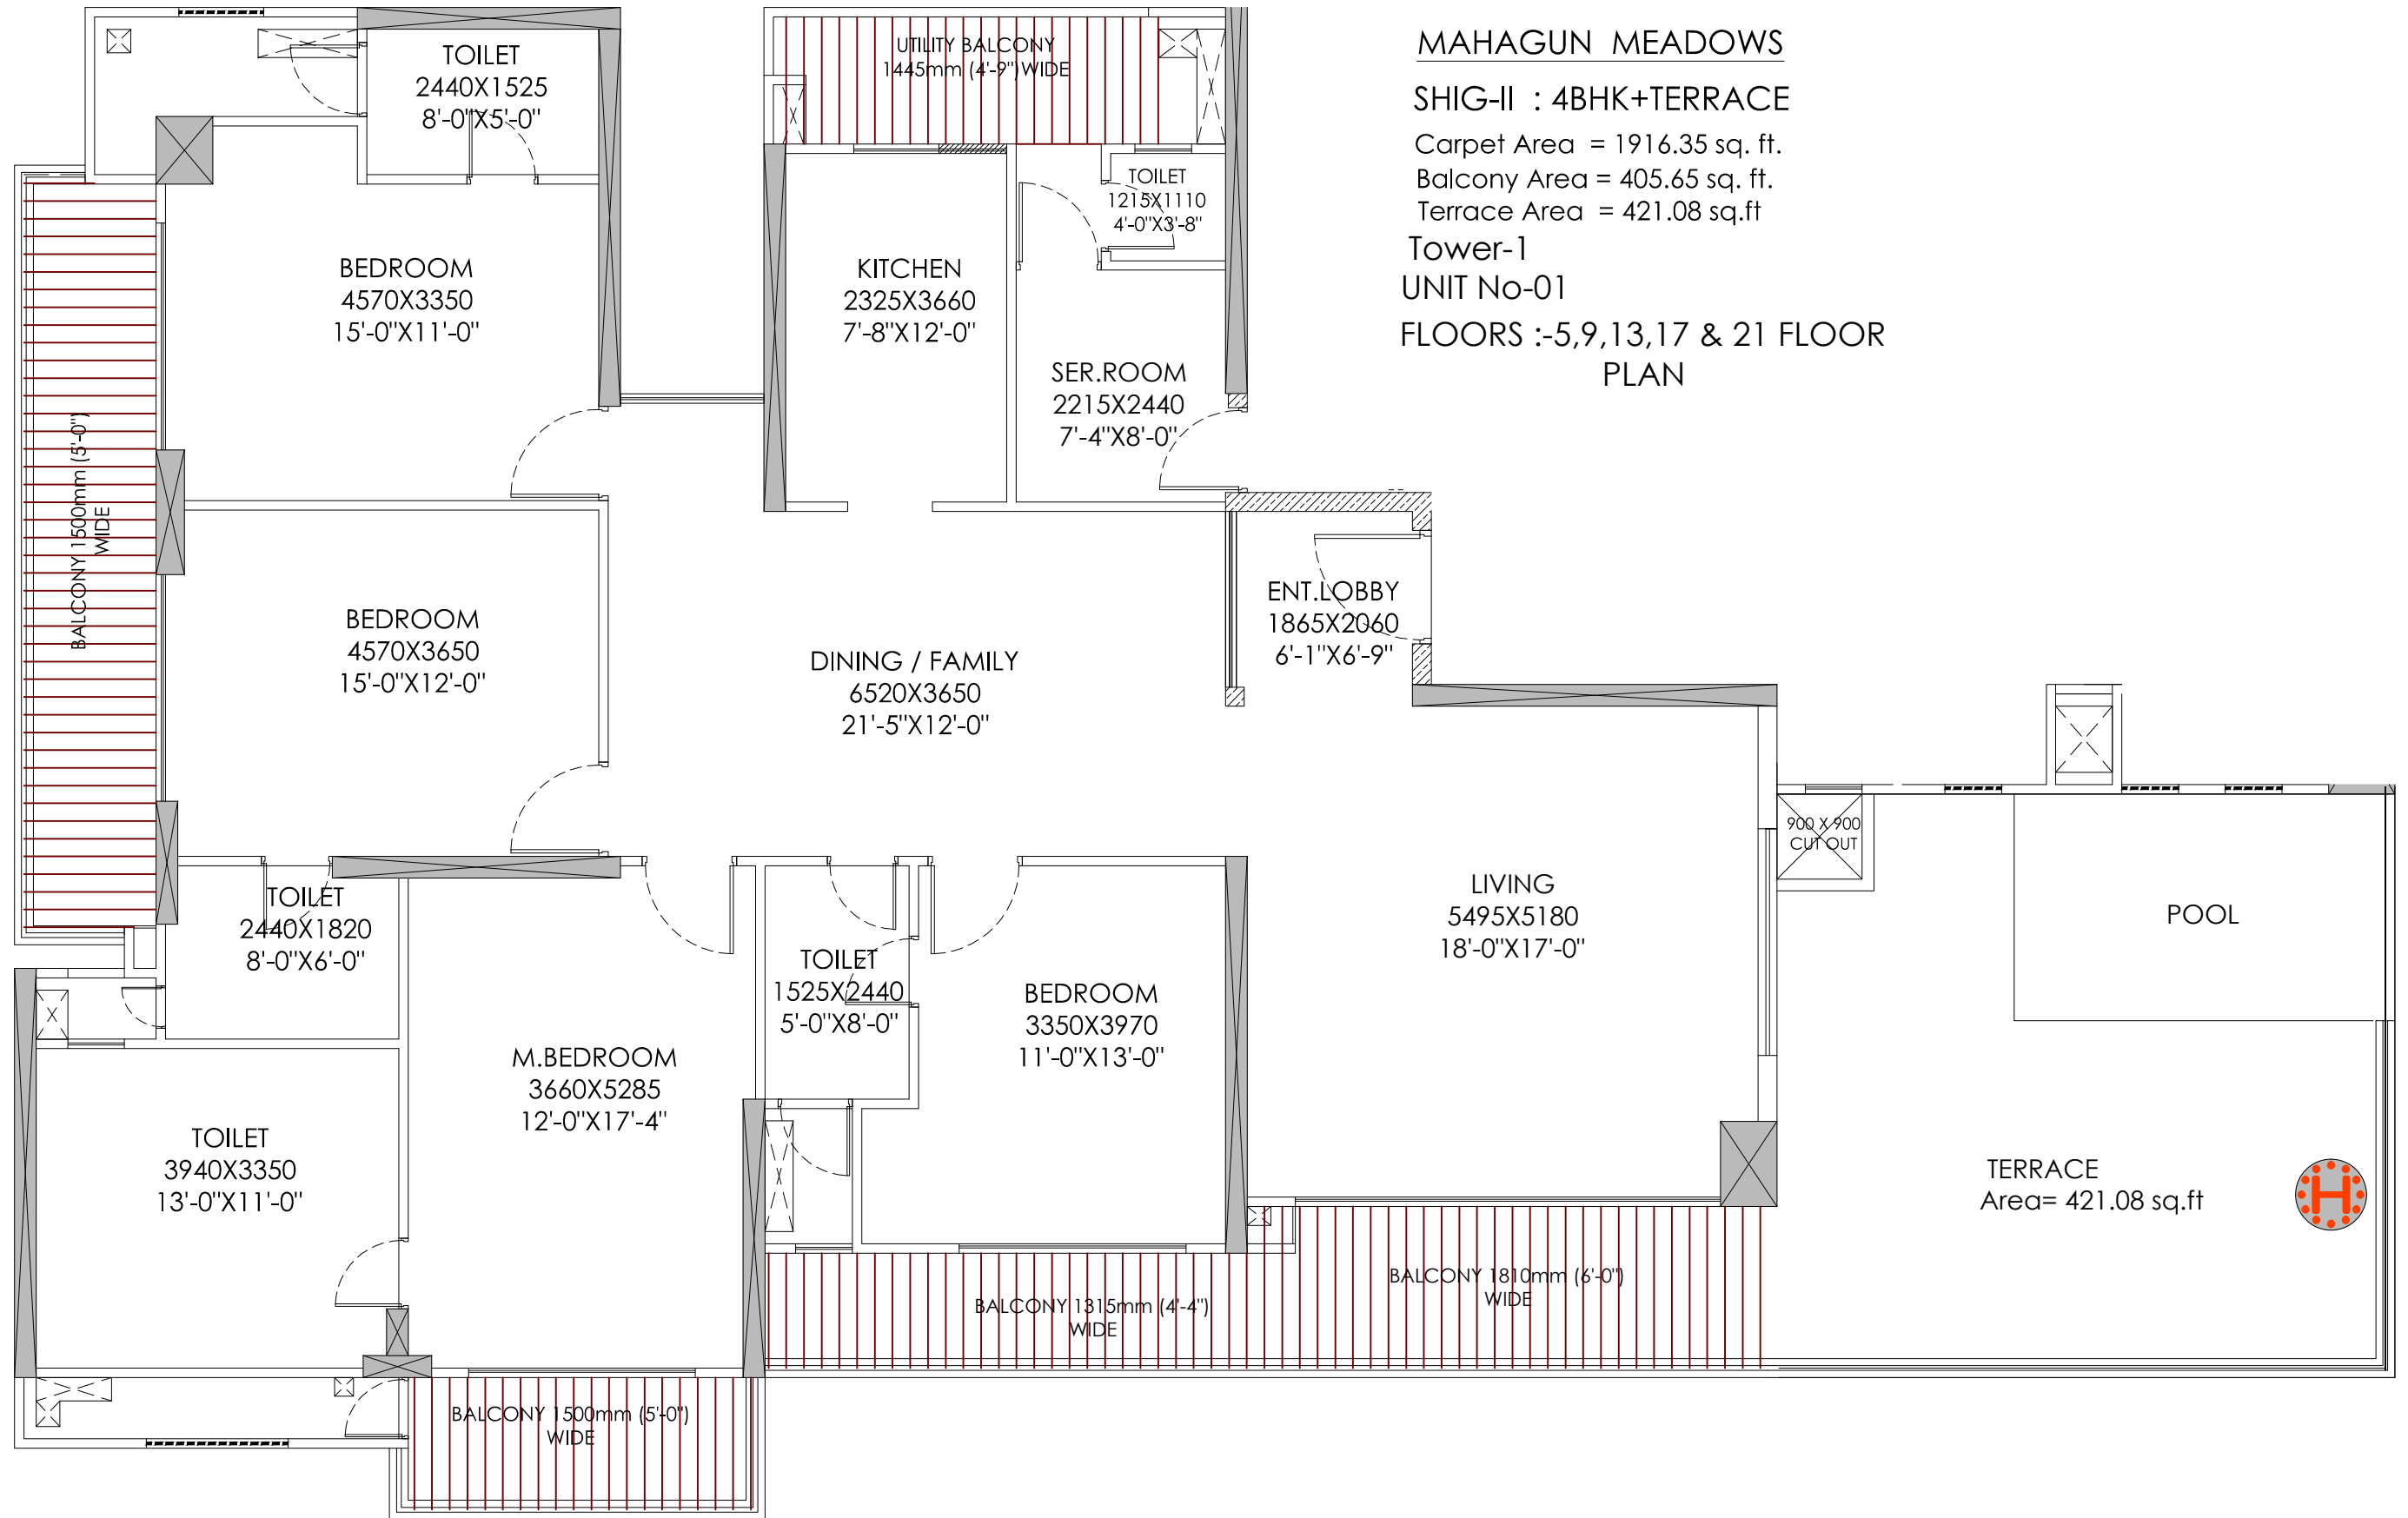

MAHAGUN MEADOWS

SHIG-II : 4BHK+TERRACE

Carpet Area = 1916.35 sq. ft.

Balcony Area = 405.65 sq. ft.

Terrace Area = 421.08 sq.ft

Tower-1

UNIT No-01

FLOORS :-5,9,13,17 & 21 FLOOR

PLAN

Disclaimer:- Carpet Area has been calculated based on the clarification issued by Maharera via- MAHARERA/SECY/FILE No: -27/84/2017 Dated:-14 june 2017