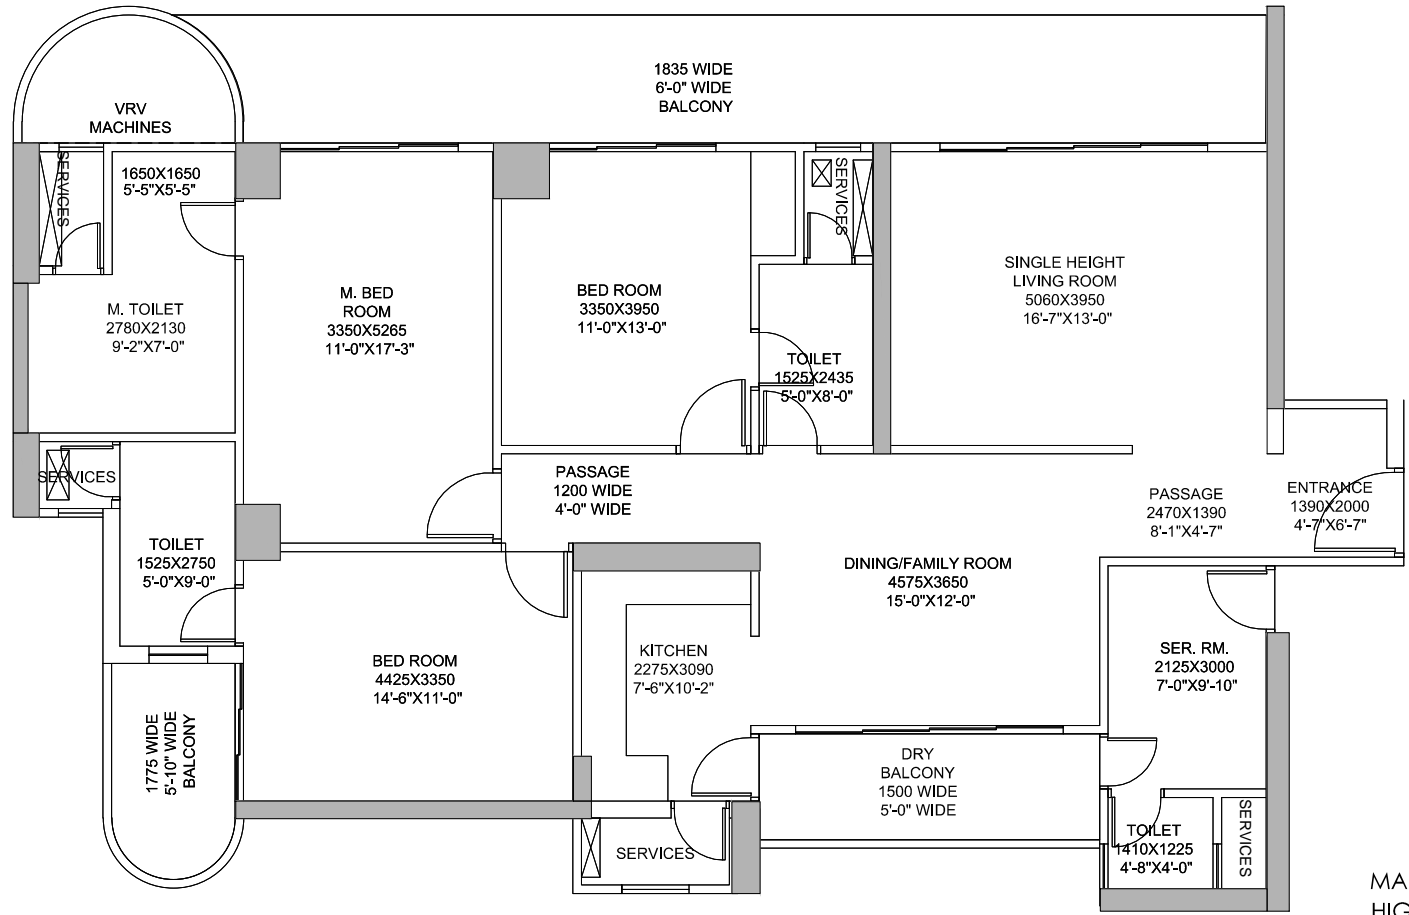

HIG-IA

**MAHAGUN MEZZARIA
HIG-IA (30TH FLOOR PLAN- 3BHK)**

Tower 1 (CATANIA)
UNIT NO - 3 & 4 AT 30th floor
Tower 5 (Valencia)
UNIT NO -18 & 19 AT 30th Floor
Tower 6 (Ferrara)
UNIT NO -22 & 23 AT 30th Floor
Carpet Area = 1467 sq. ft.
Balcony area = 377.00 sq. ft.

Disclaimer: carpet area has been calculated based on the clarification issued by MAHARERA via – MAHARERA /SECY/FILE NO: 27/ 84/2017, Dated: 14 June 2017