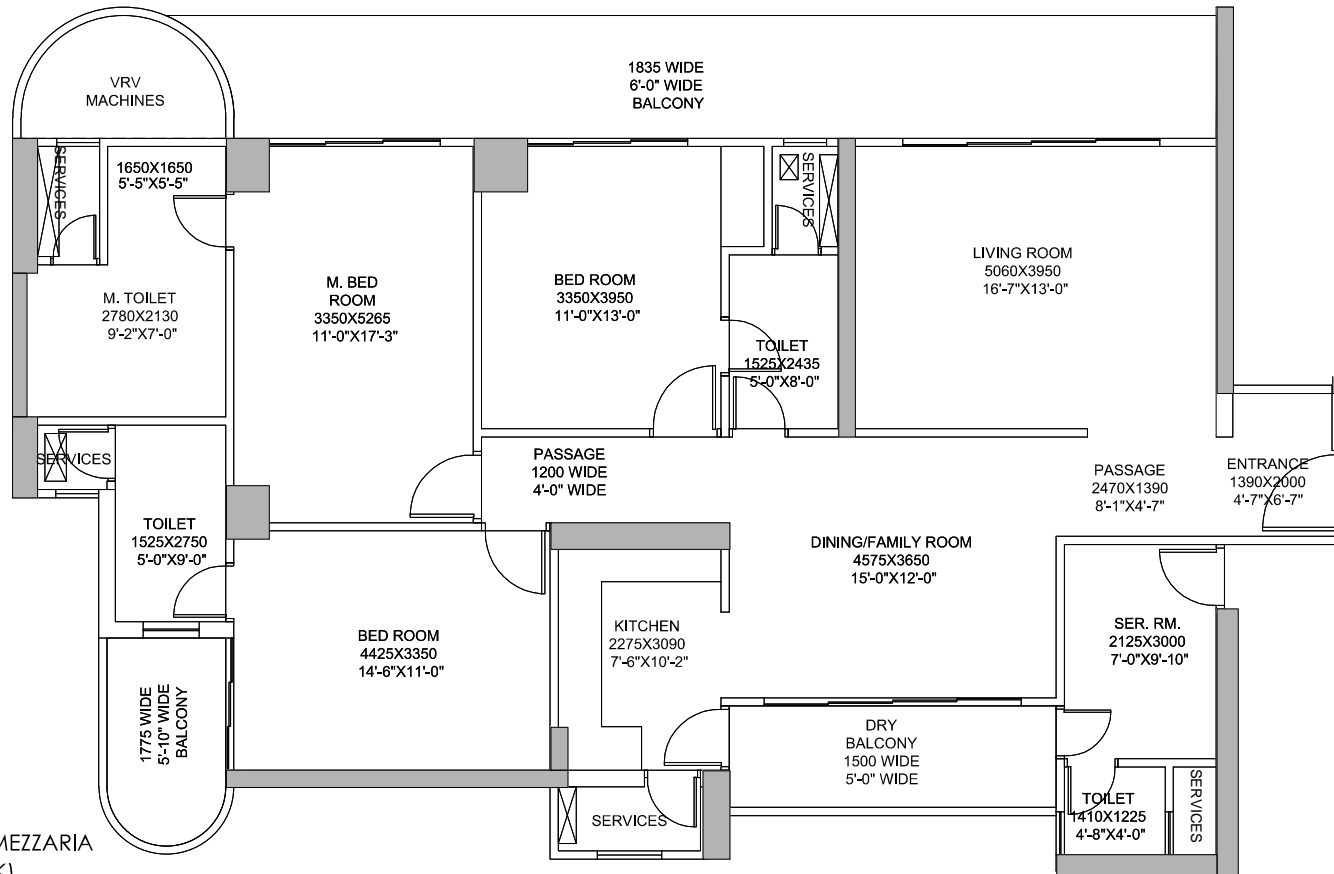

HIG-IA

MAHAGUN MEZZARIA

HIG-IA (3BHK)

Tower 1 (CATANIA)

UNIT NO - 1 & 2 AT ODD FLOORS

UNIT NO - 3 & 4 AT EVEN FLOORS

Tower 5 (Valencia)

UNIT NO -16 & 17 AT ODD FLOORS

UNIT NO -18 & 19 AT EVEN FLOORS

Tower 6 (Ferrara)

UNIT NO -20 & 21 AT ODD FLOORS

UNIT NO -22 & 23 AT EVEN FLOORS

Carpet Area = 1467 sq. ft.

Balcony area = 377.00 sq. ft.

Disclaimer: carpet area has been calculated based on the clarification issued by MAHARERA via – MAHARERA /SECY/FILE NO: 27/ 84/2017, Dated: 14 June 2017