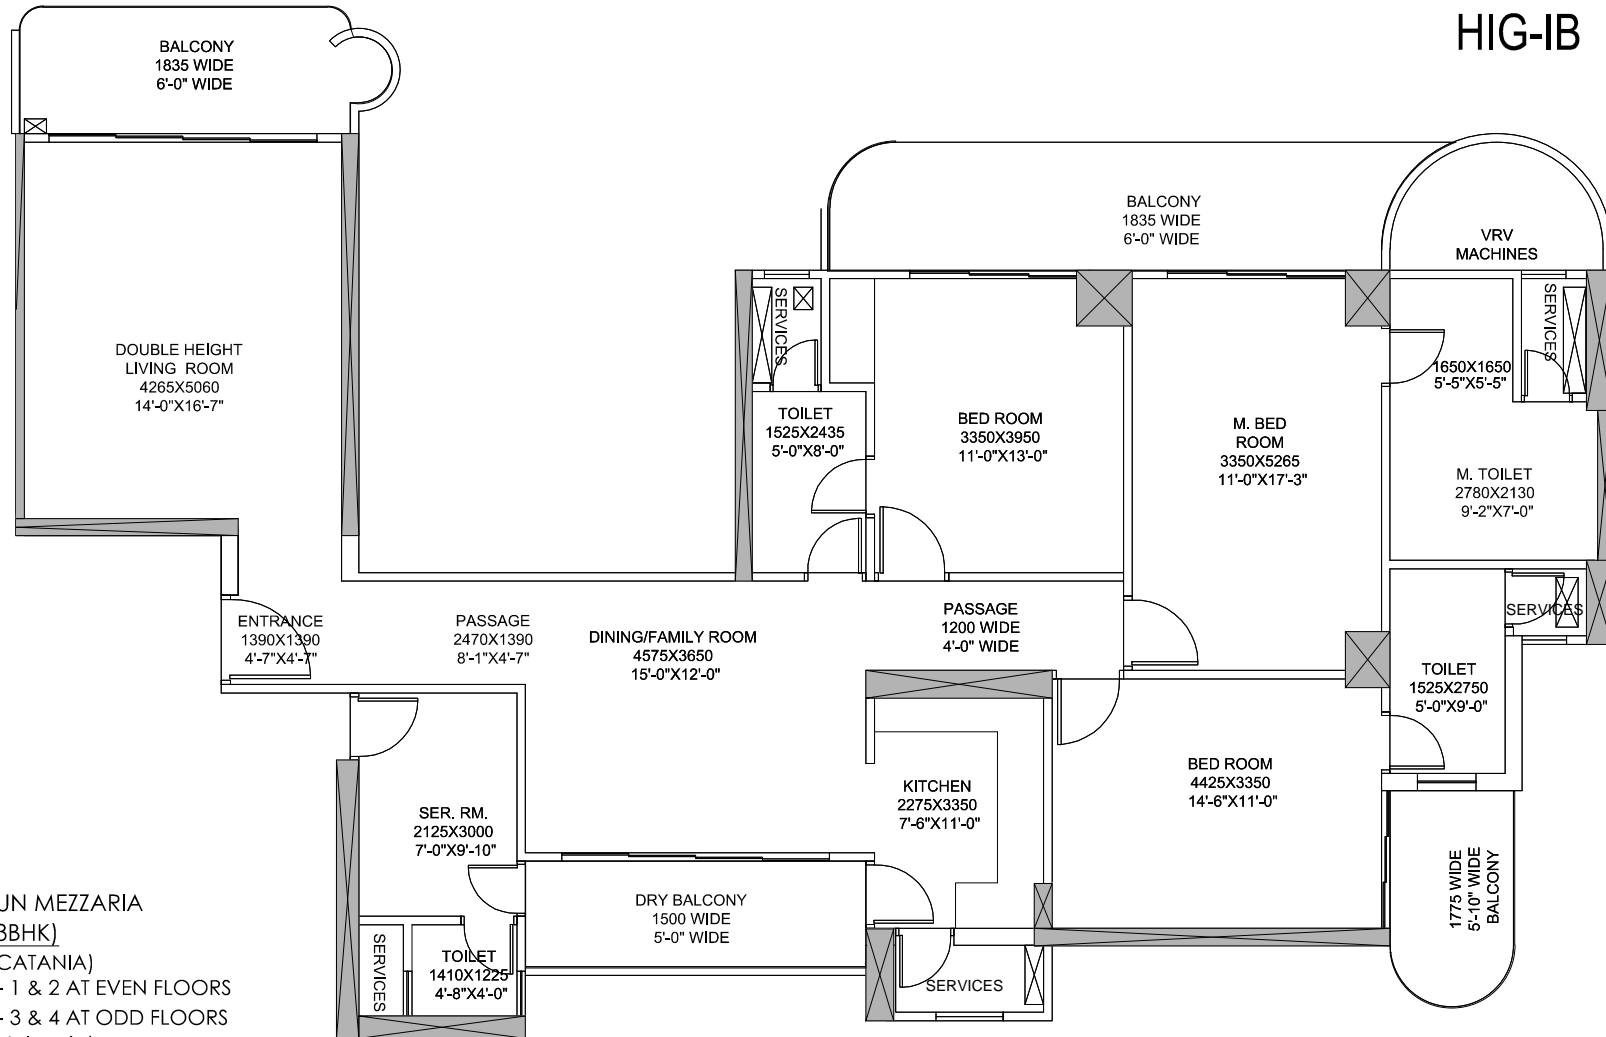

HIG-IB

MAHAGUN MEZZARIA

HIG-IB (3BHK)

Tower 1 (CATANIA)

UNIT NO - 1 & 2 AT EVEN FLOORS

UNIT NO - 3 & 4 AT ODD FLOORS

Tower 5 (Valencia)

UNIT NO -16 & 17 AT EVEN FLOORS

UNIT NO -18 & 19 AT ODD FLOORS

Tower 6 (Ferrara)

UNIT NO -20 & 21 AT EVEN FLOORS

UNIT NO -22 & 23 AT ODD FLOORS

Carpet Area = 1467 sq. ft.

Balcony area = 346.50 sq. ft.

Disclaimer: carpet area has been calculated based on the clarification issued by MAHARERA via – MAHARERA /SECY/FILE NO: 27/ 84/2017, Dated: 14 June 2017