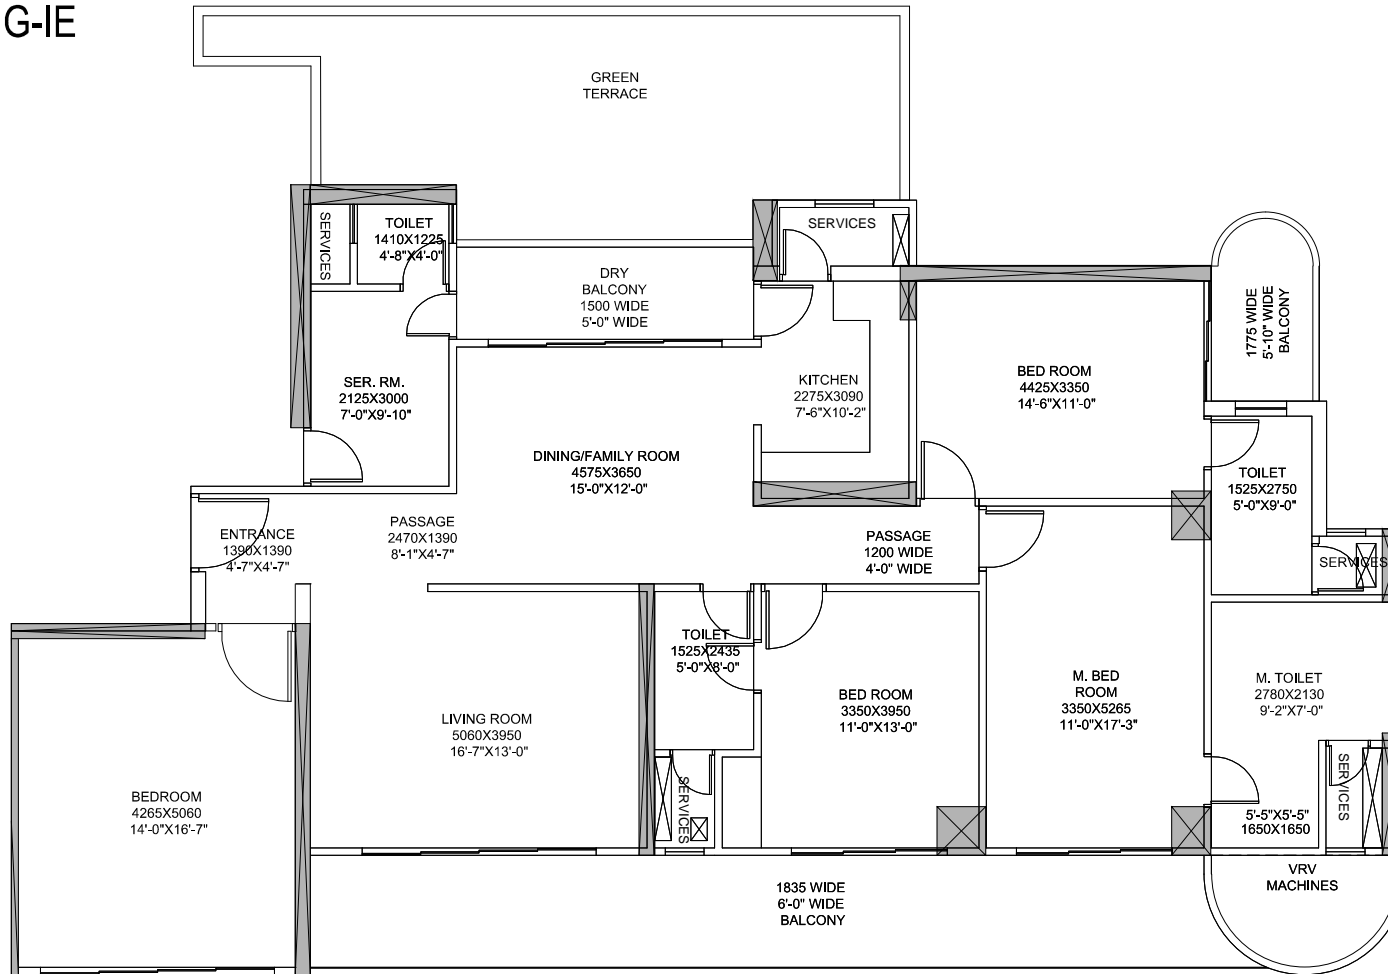

# HIG-IE

**MAHAGUN MEZZARIA**  
**HIG-IE (1st Floor Floor Plan: 4BHK)**  
 Tower 1 (CATANIA)  
 UNIT NO -1 & 2 AT 1st Floor  
 Tower 6 (Ferrara)  
 UNIT NO -20 & 21 AT 1st Floor  
 Carpet Area = 1710.00 sq. ft.  
 Balcony area = 377.00 sq. ft.  
 Terrace area = 342 sq. ft.

Disclaimer: carpet area has been calculated based on the clarification issued by MAHARERA via – MAHARERA /SECY/FILE NO: 27/ 84/2017, Dated: 14 June 2017