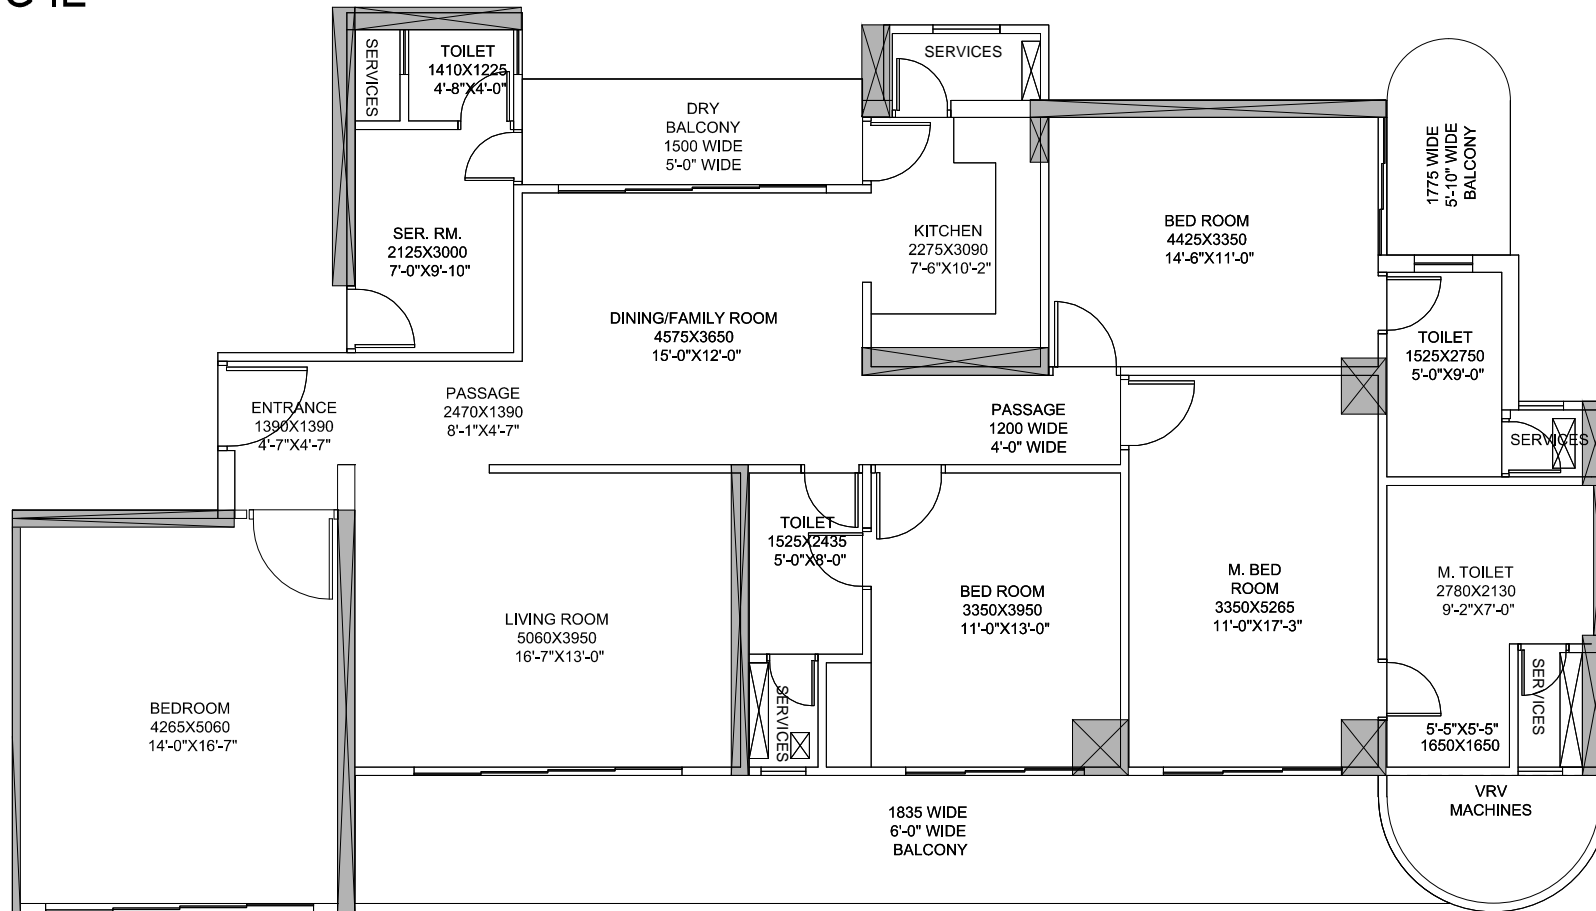

HIG-IE

MAHAGUN MEZZARIA
HIG-IE (1st Floor Floor Plan: 4BHK)

Tower 5 (Valencia)
 UNIT NO -16 AT 1st Floor
 Carpet Area = 1710.00 sq. ft.
 Balcony area = 377.00 sq. ft.

Disclaimer: carpet area has been calculated based on the clarification issued by MAHARERA via – MAHARERA /SECY/FILE NO: 27/ 84/2017, Dated: 14 June 2017