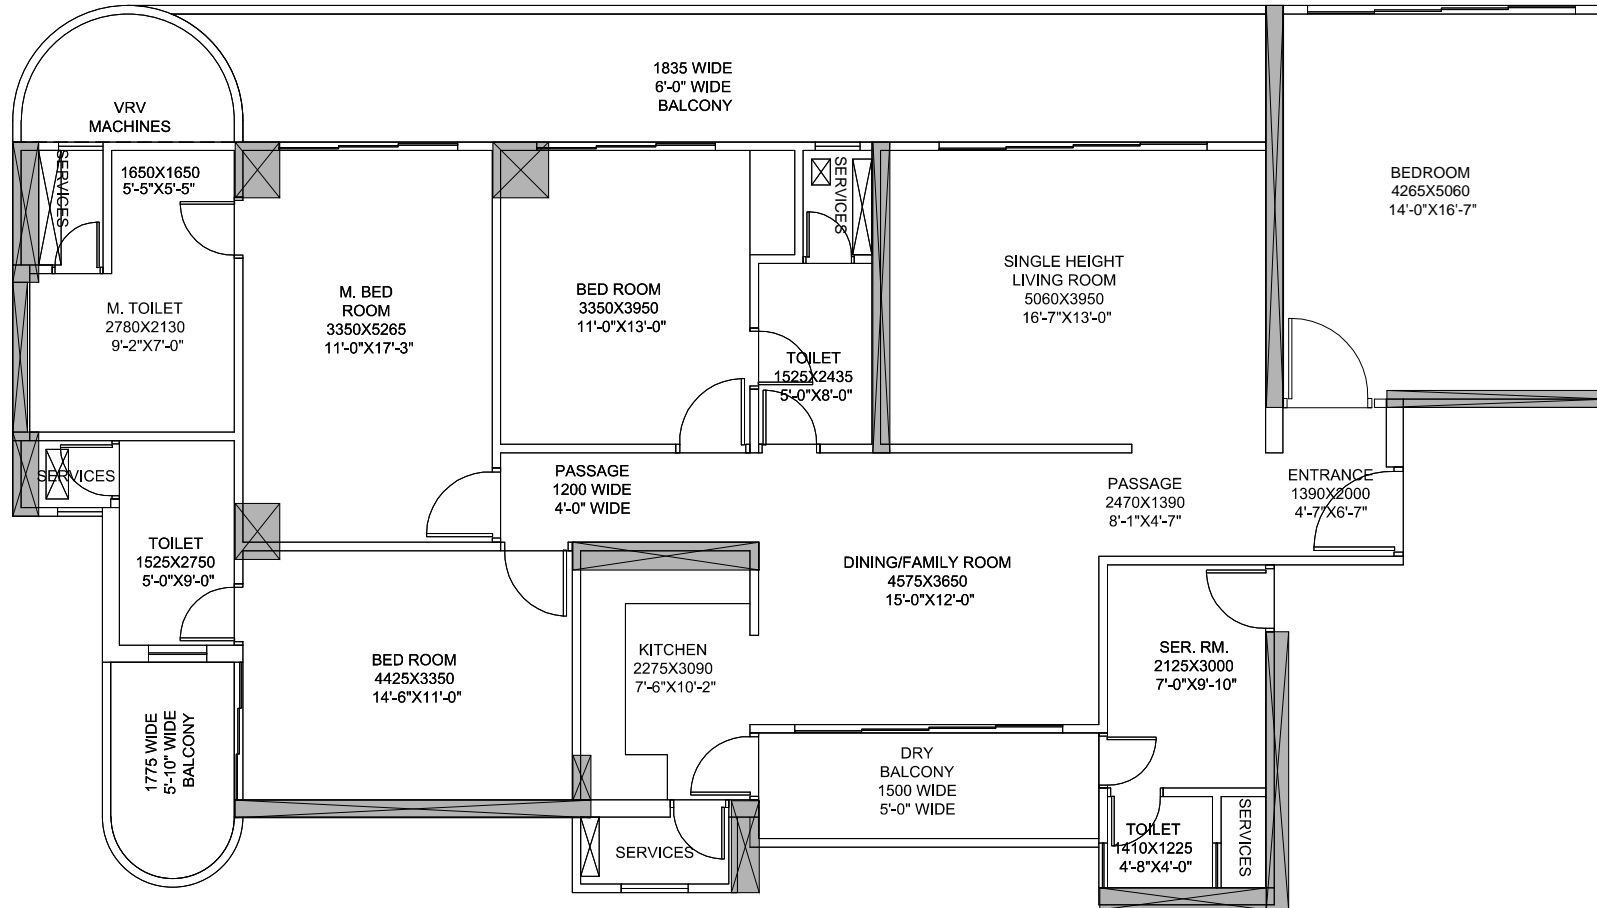

# HIG-IE

MAHAGUN MEZZARIA  
HIG-IE (32nd FLOOR PLAN- 4BHK)

Tower 6 (Ferrara)  
UNIT NO -22 & 23  
Carpet Area = 1710.00 sq. ft.  
Balcony area = 377.00 sq. ft.

Disclaimer: carpet area has been calculated based on the clarification issued by MAHARERA via – MAHARERA /SECY/FILE NO: 27/ 84/2017, Dated: 14 June 2017