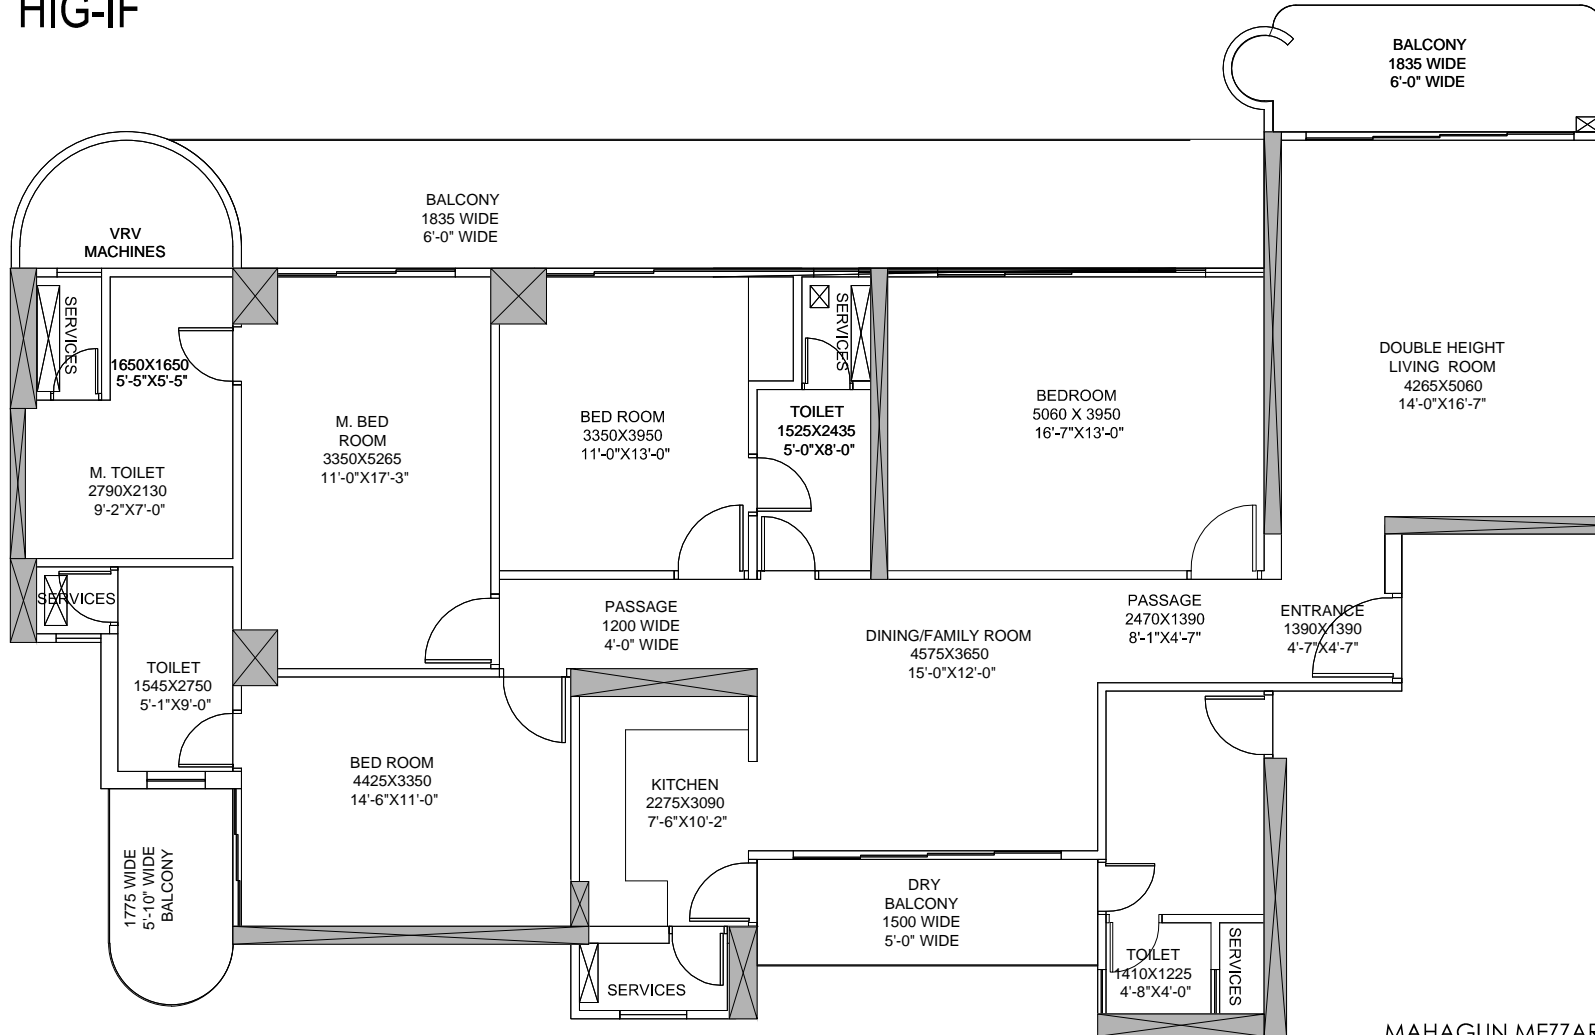

HIG-IF

MAHAGUN MEZZARIA
HIG-IF (1st Floor Floor Plan: 4BHK)
Tower 1 (CATANIA)
UNIT NO -3 & 4 AT 1st Floor
Carpet Area = 1710.00 sq. ft.
Balcony area = 463.00 sq. ft.

Disclaimer: carpet area has been calculated based on the clarification issued by MAHARERA via – MAHARERA /SECY/FILE NO: 27/ 84/2017, Dated: 14 June 2017