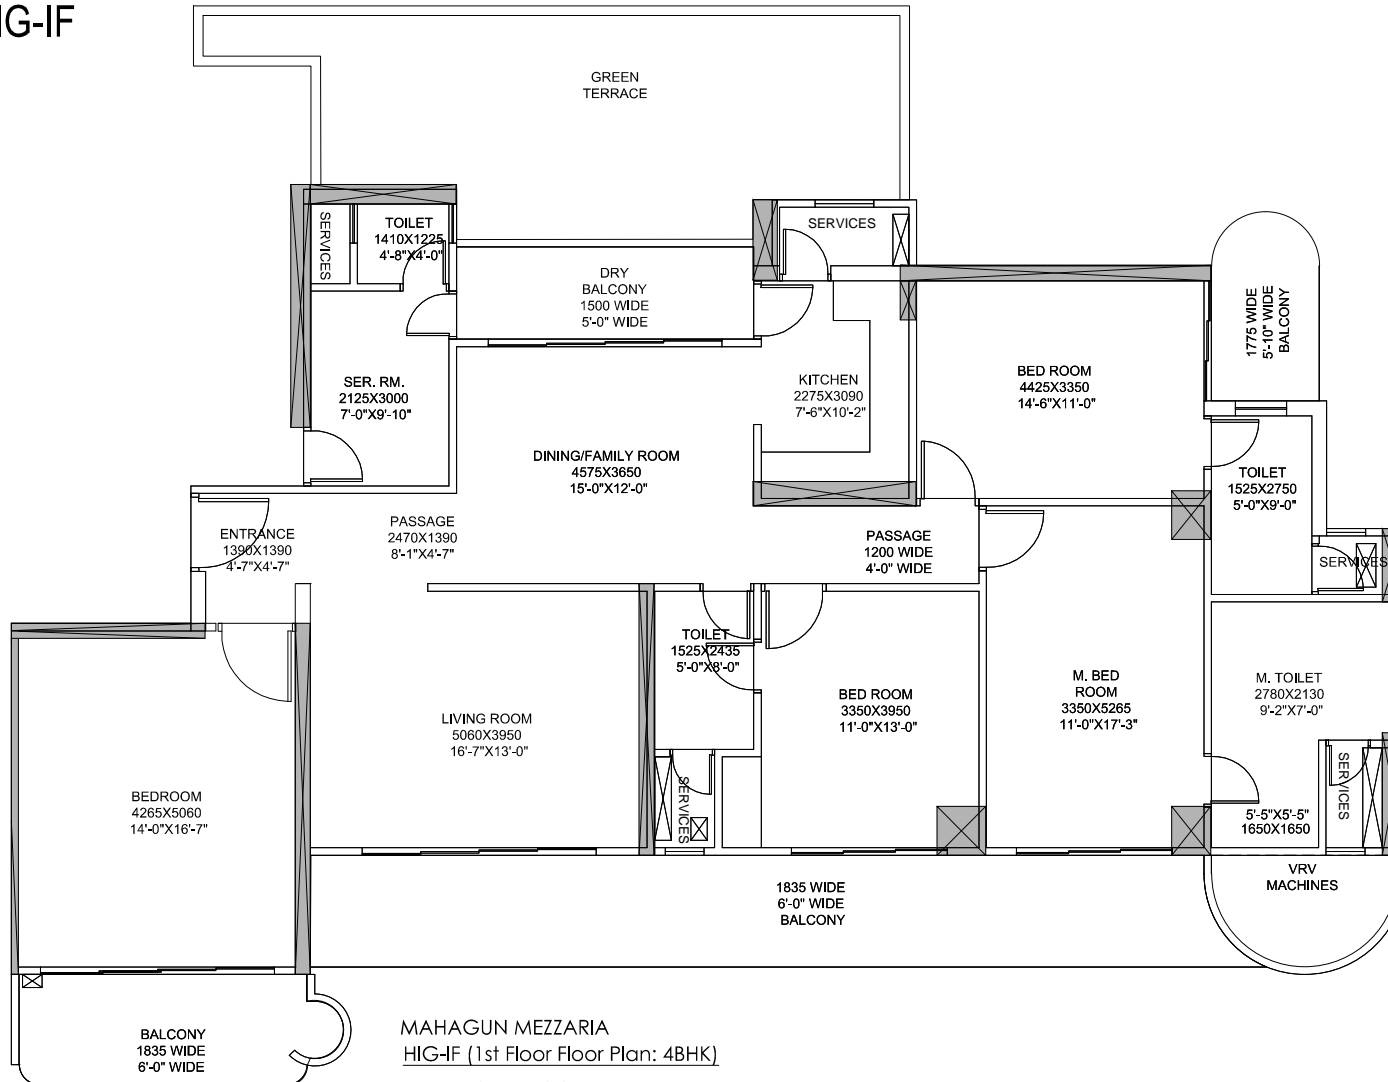

HIG-IF

MAHAGUN MEZZARIA
HIG-IF (1st Floor Floor Plan: 4BHK)

Tower 5 (Valencia)
UNIT NO -19 AT 1st Floor
Carpet Area = 1710 sq. ft.
Balcony area = 463.00 sq. ft.
Terrace area = 342 sq. ft.

Disclaimer: carpet area has been calculated based on the clarification issued by MAHARERA via – MAHARERA /SECY/FILE NO: 27/ 84/2017, Dated: 14 June 2017