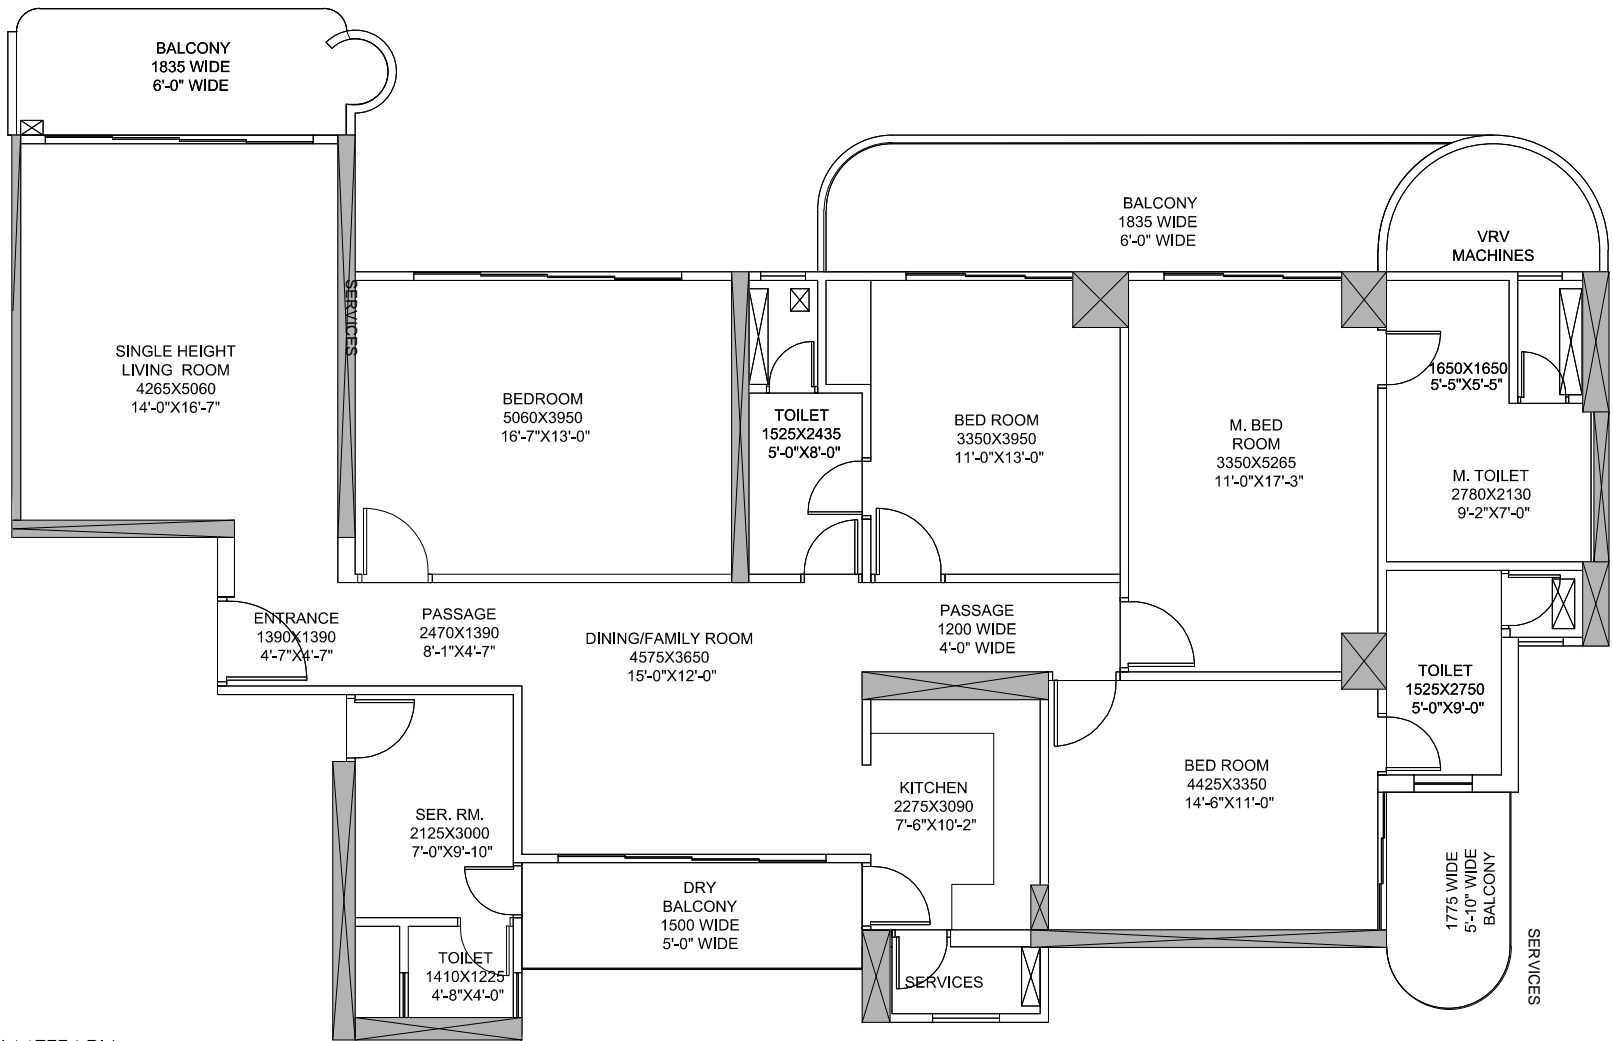

HIG-IF

MAHAGUN MEZZARIA  
HIG-IF (32nd FLOOR PLAN- 4BHK)

Tower 6 (Ferrara)  
UNIT NO -22 & 23  
Carpet Area = 1710.00 sq. ft.  
Balcony area = 346.50 sq. ft.

Disclaimer: carpet area has been calculated based on the clarification issued by MAHARERA via – MAHARERA /SECY/FILE NO: 27/ 84/2017, Dated: 14 June 2017