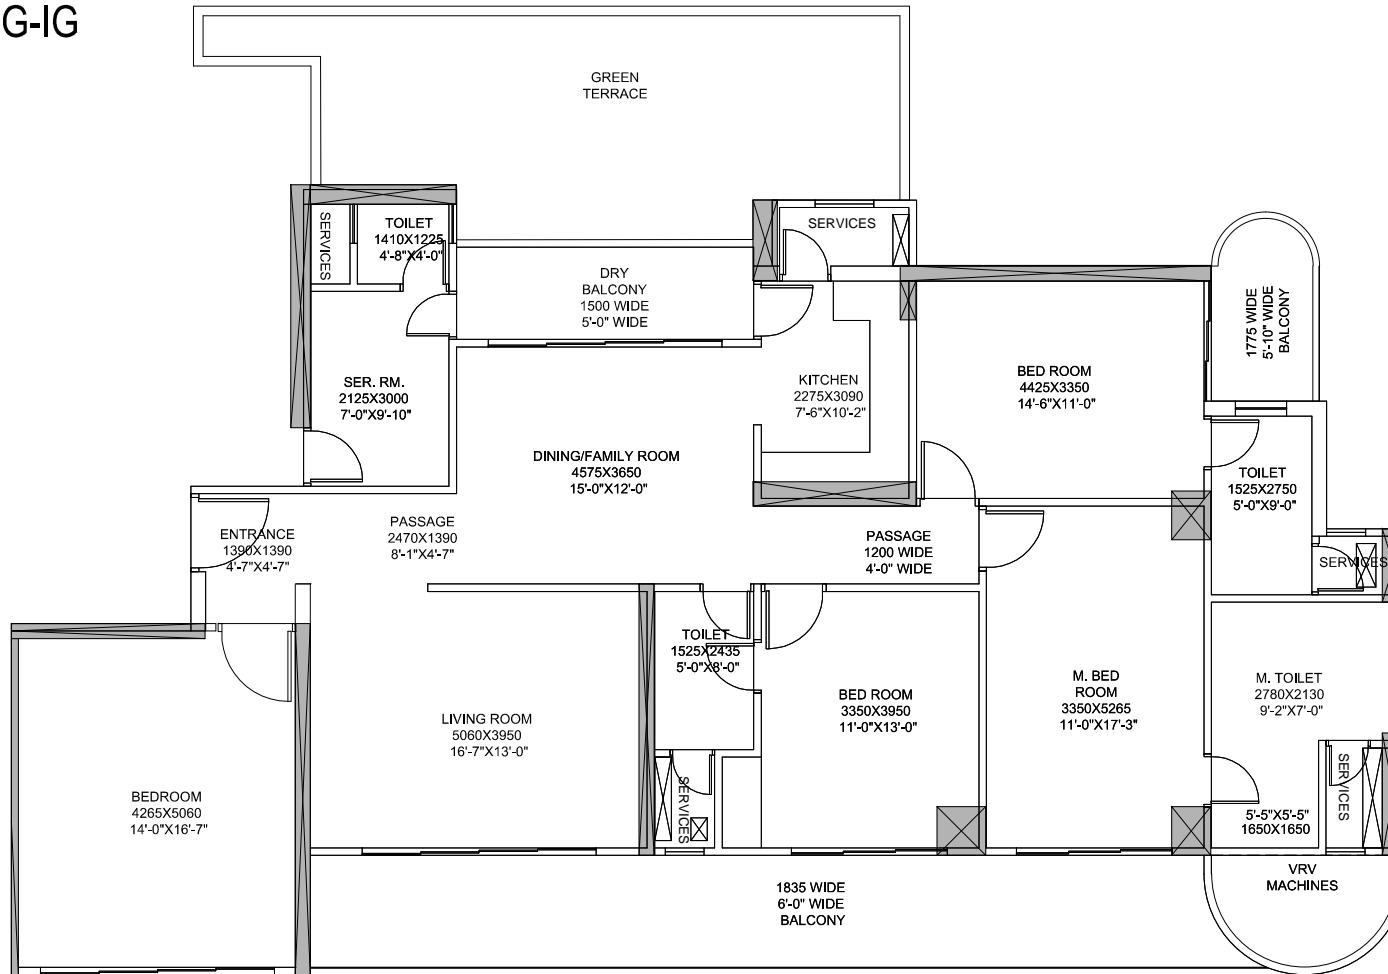

HIG-IG

MAHAGUN MEZZARIA
HIG-IG (1st Floor Floor Plan: 4BHK)

Tower 5 (Valencia)
 UNIT NO -18 AT 1st Floor
 Carpet Area = 1710.00 sq. ft.
 Balcony area = 377.00 sq. ft.
 Terrace area = 342 sq. ft.

Disclaimer: carpet area has been calculated based on the clarification issued by MAHARERA via – MAHARERA /SECY/FILE NO: 27/ 84/2017, Dated: 14 June 2017