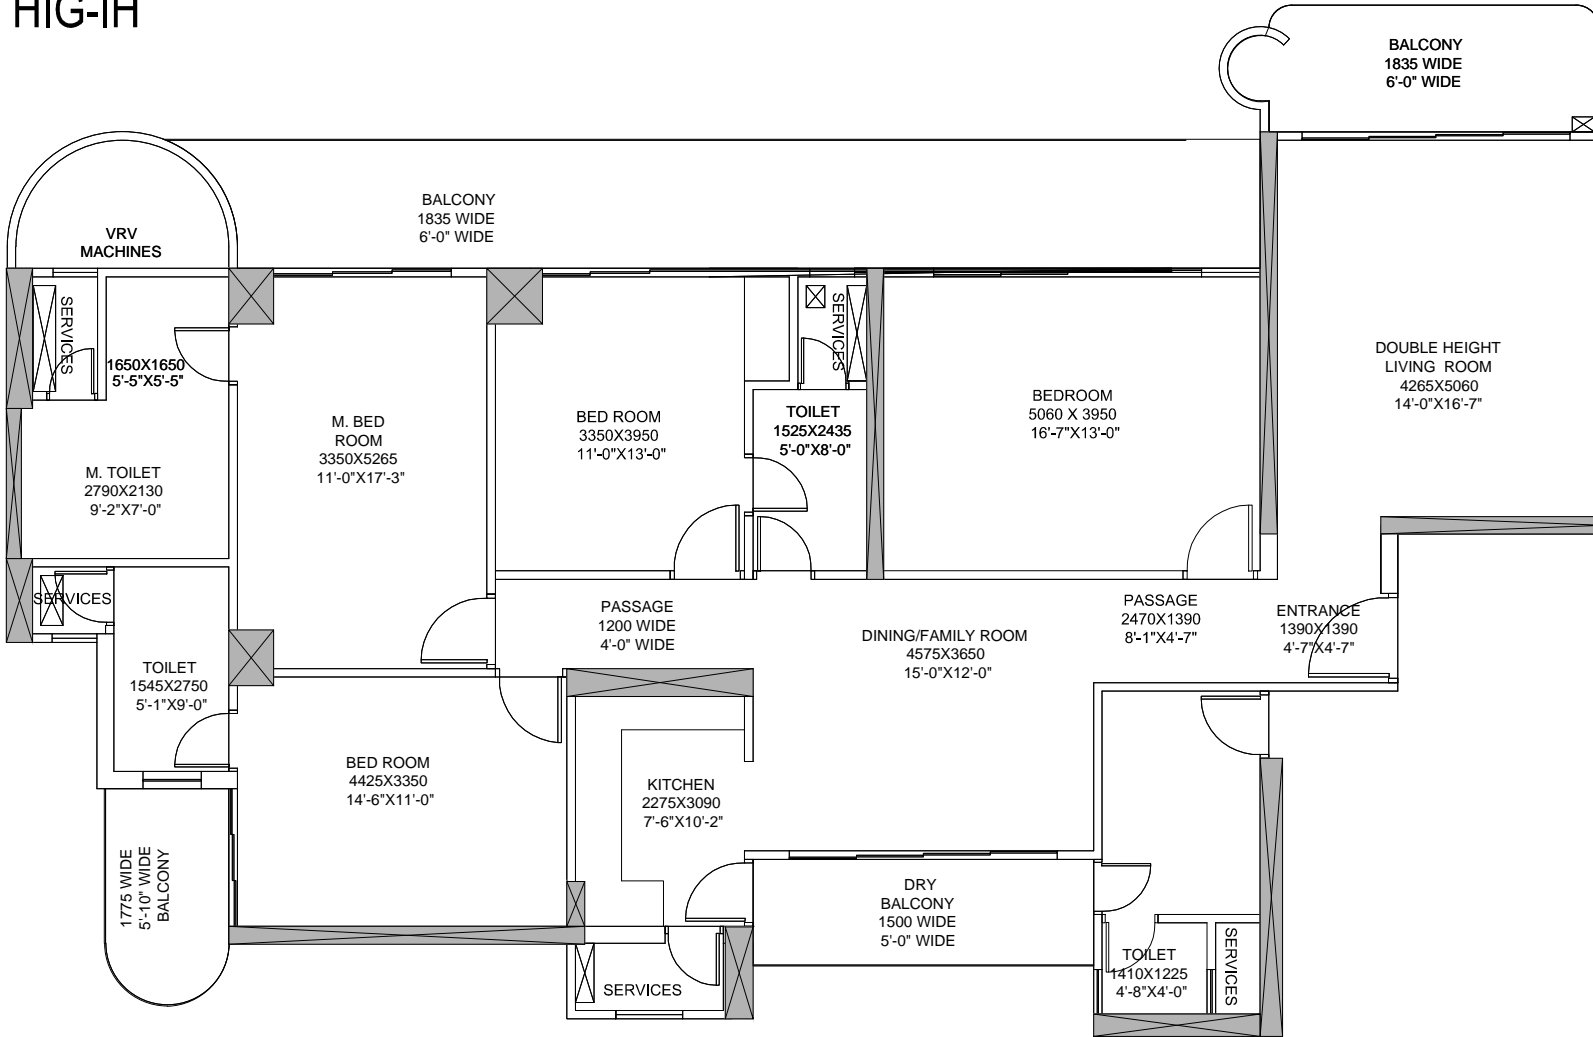

HIG-IH

MAHAGUN MEZZARIA
HIG-IH (1st Floor Floor Plan: 4BHK)

Tower 5 (Valencia)
UNIT NO -17 AT 1st Floor
Carpet Area = 1710.00 sq. ft.
Balcony area = 463.00 sq. ft.

Disclaimer: carpet area has been calculated based on the clarification issued by MAHARERA via – MAHARERA /SECY/FILE NO: 27/ 84/2017, Dated: 14 June 2017