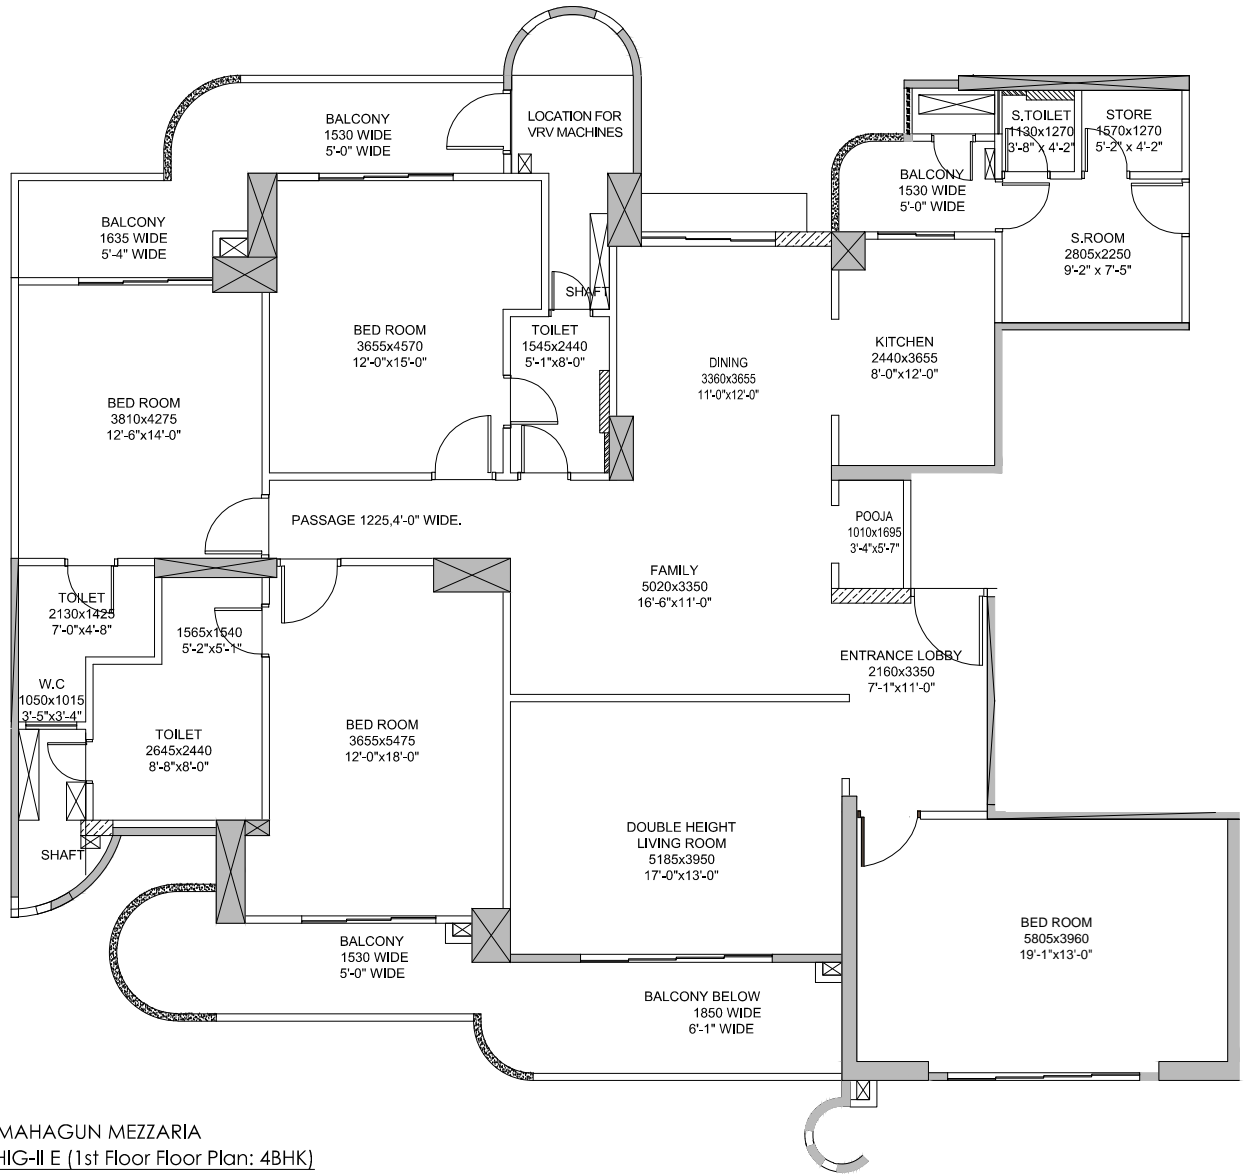

HIG-II E

MAHAGUN MEZZARIA
HIG-II E (1st Floor Floor Plan: 4BHK)
Tower 2 (SIENA)
UNIT NO - 5 AT 1st floor

Carpet Area = 2028.00 sq. ft.
Balcony area = 368.45 sq. ft.

Disclaimer: carpet area has been calculated based on the clarification issued by MAHARERA via - MAHARERA /SECY/FILE NO: 27/ 84/2017, Dated: 14 June 2017