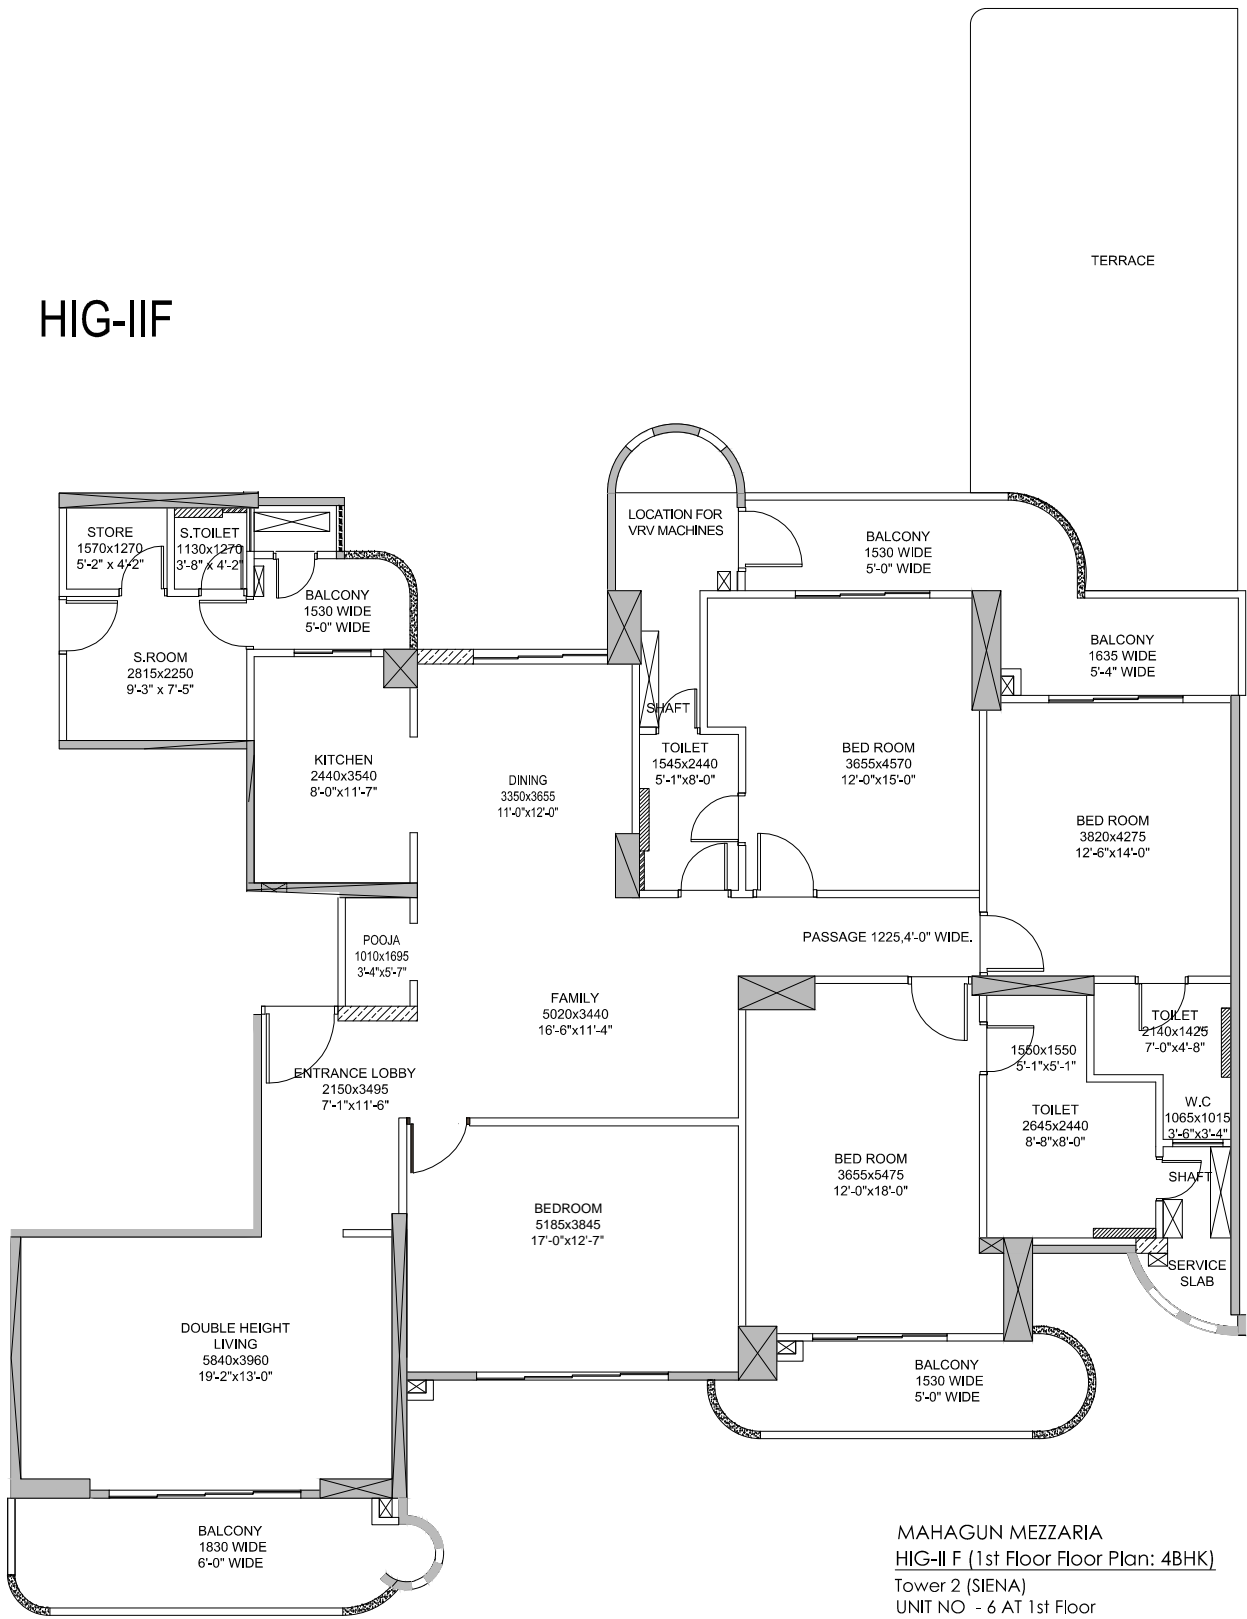

HIG-II F

MAHAGUN MEZZARIA
 HIG-II F (1st Floor Floor Plan: 4BHK)
 Tower 2 (SIENA)
 UNIT NO - 6 AT 1st Floor

Carpet Area = 2028.00 sq. ft.
 Balcony area = 373.00 sq. ft.
 Terrace area = 383 sq. ft.

Disclaimer: carpet area has been calculated based on the clarification issued by MAHARERA via - MAHARERA /SECY/FILE NO: 27/ 84/2017, Dated: 14 June 2017