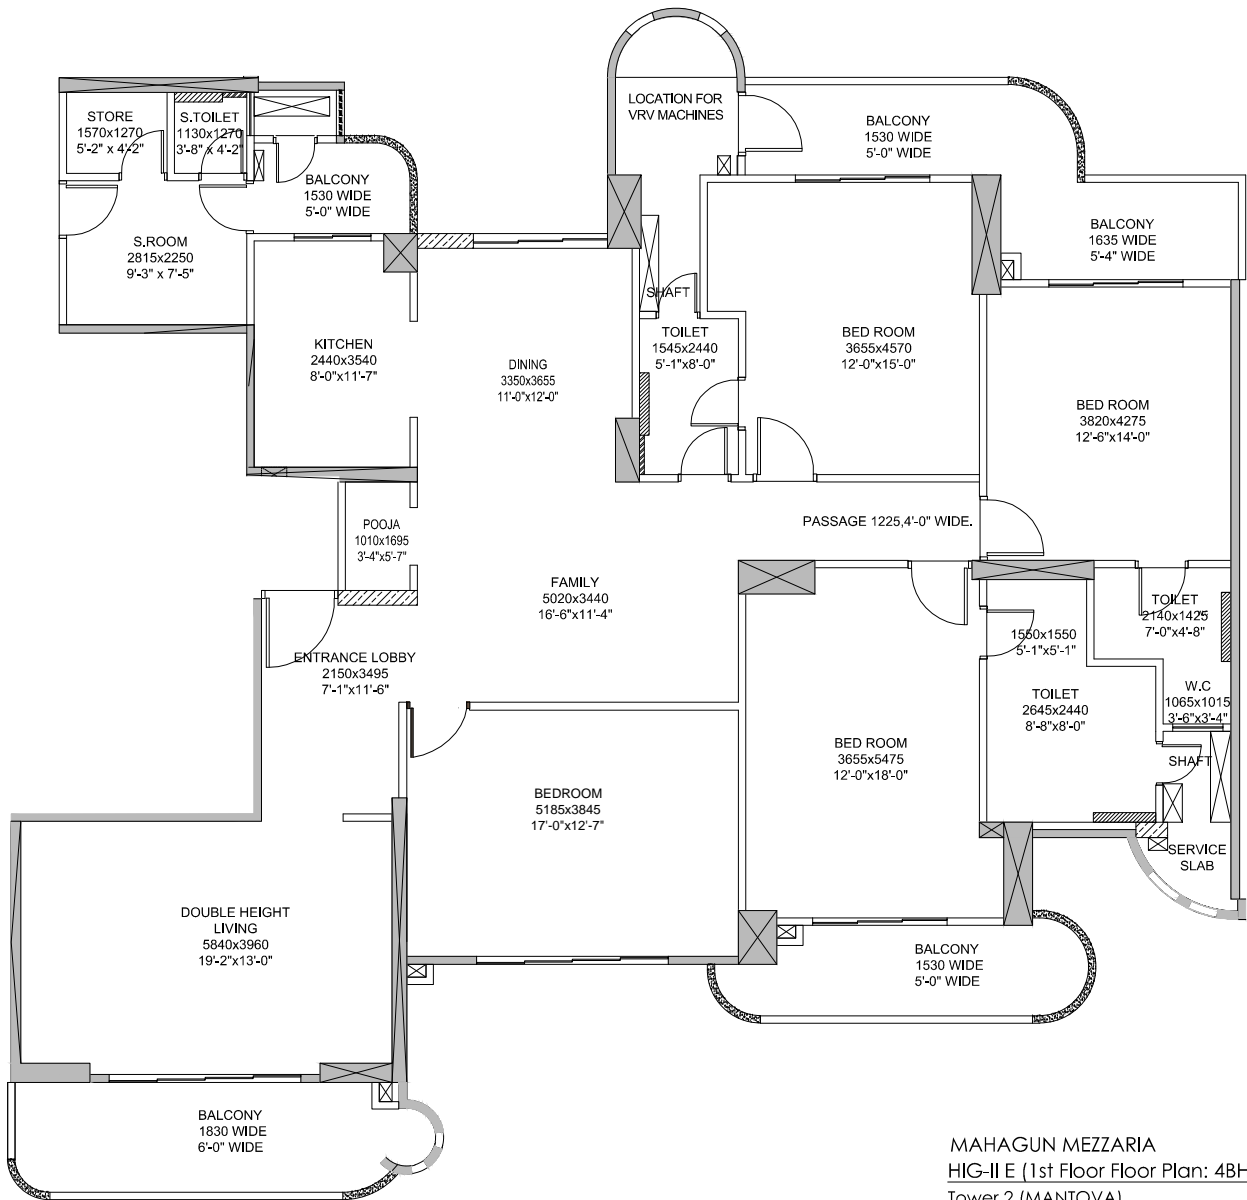

HIG-II F

MAHAGUN MEZZARIA
HIG-II E (1st Floor Floor Plan: 4BHK)
 Tower 2 (MANTOVA)
 UNIT NO - 8 AT 1st Floor

Carpet Area = 2028.00 sq. ft.
 Balcony area = 368.45 sq. ft.

Disclaimer: carpet area has been calculated based on the clarification issued by MAHARERA via – MAHARERA /SECY/FILE NO: 27/ 84/2017, Dated: 14 June 2017