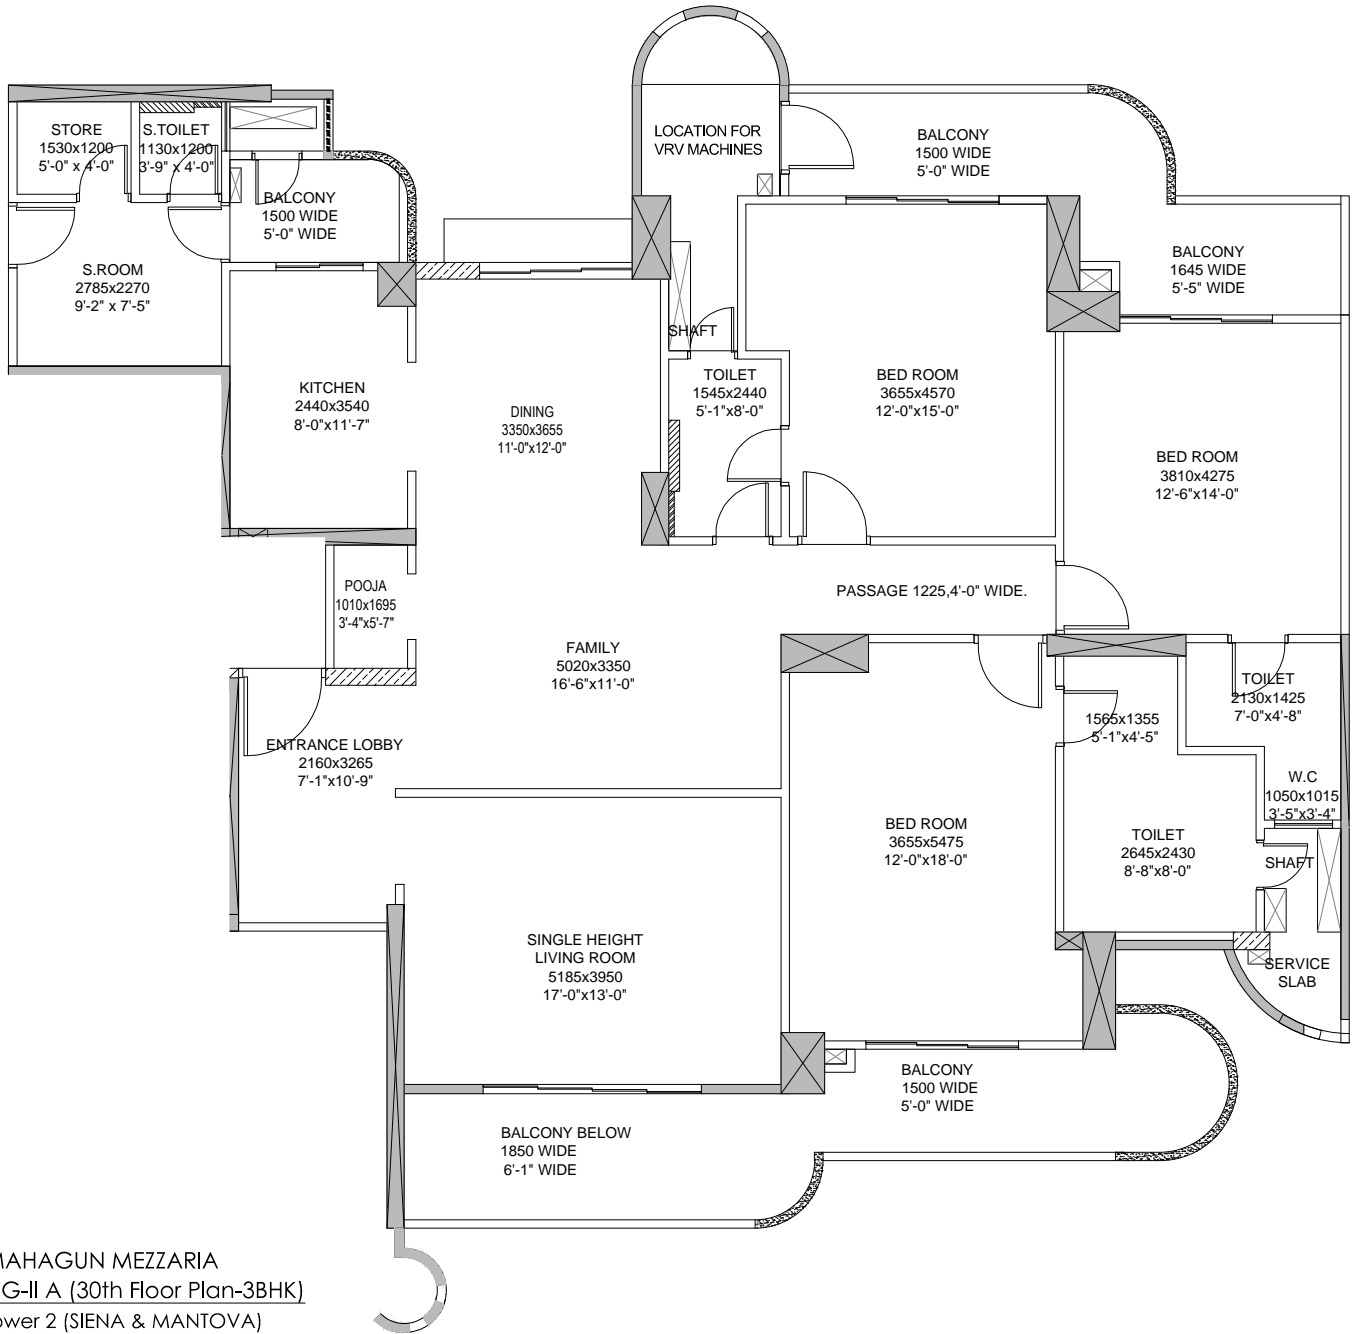

# HIG-IIA

MAHAGUN MEZZARIA  
HIG-II A (30th Floor Plan-3BHK)  
Tower 2 (SIENA & MANTOVA)

UNIT NO - 6 & 8

Carpet Area = 1771.00 sq. ft.

Balcony area = 368.45 sq. ft.

Disclaimer: carpet area has been calculated based on the clarification issued by MAHARERA via – MAHARERA /SECY/FILE NO: 27/ 84/2017, Dated: 14 June 2017