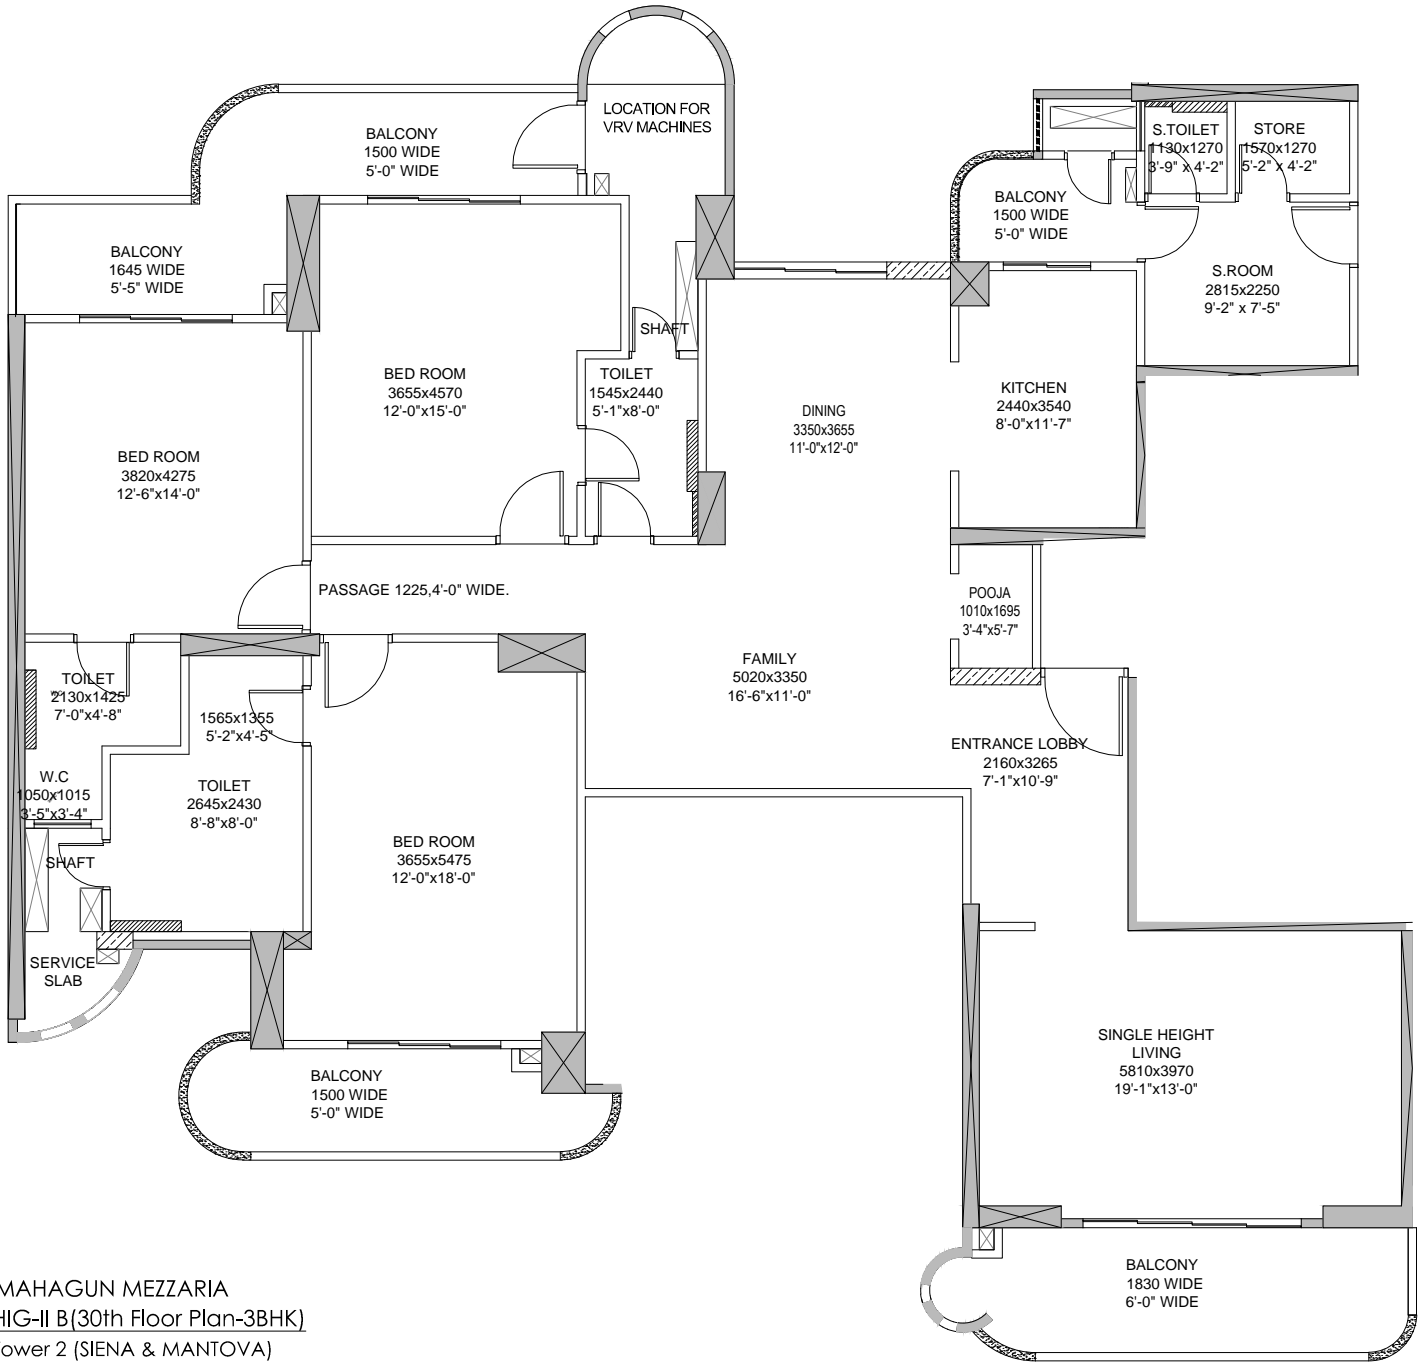

HIG-IIB

MAHAGUN MEZZARIA
HIG-II B (30th Floor Plan-3BHK)
 Tower 2 (SIENA & MANTOVA)
 UNIT NO - 5 & 7 AT EVEN Floors

Carpet Area = 1781.00 sq. ft.
 Balcony area = 373.00 sq. ft.

Disclaimer: carpet area has been calculated based on the clarification issued by MAHARERA via – MAHARERA /SECY/FILE NO: 27/ 84/2017, Dated: 14 June 2017