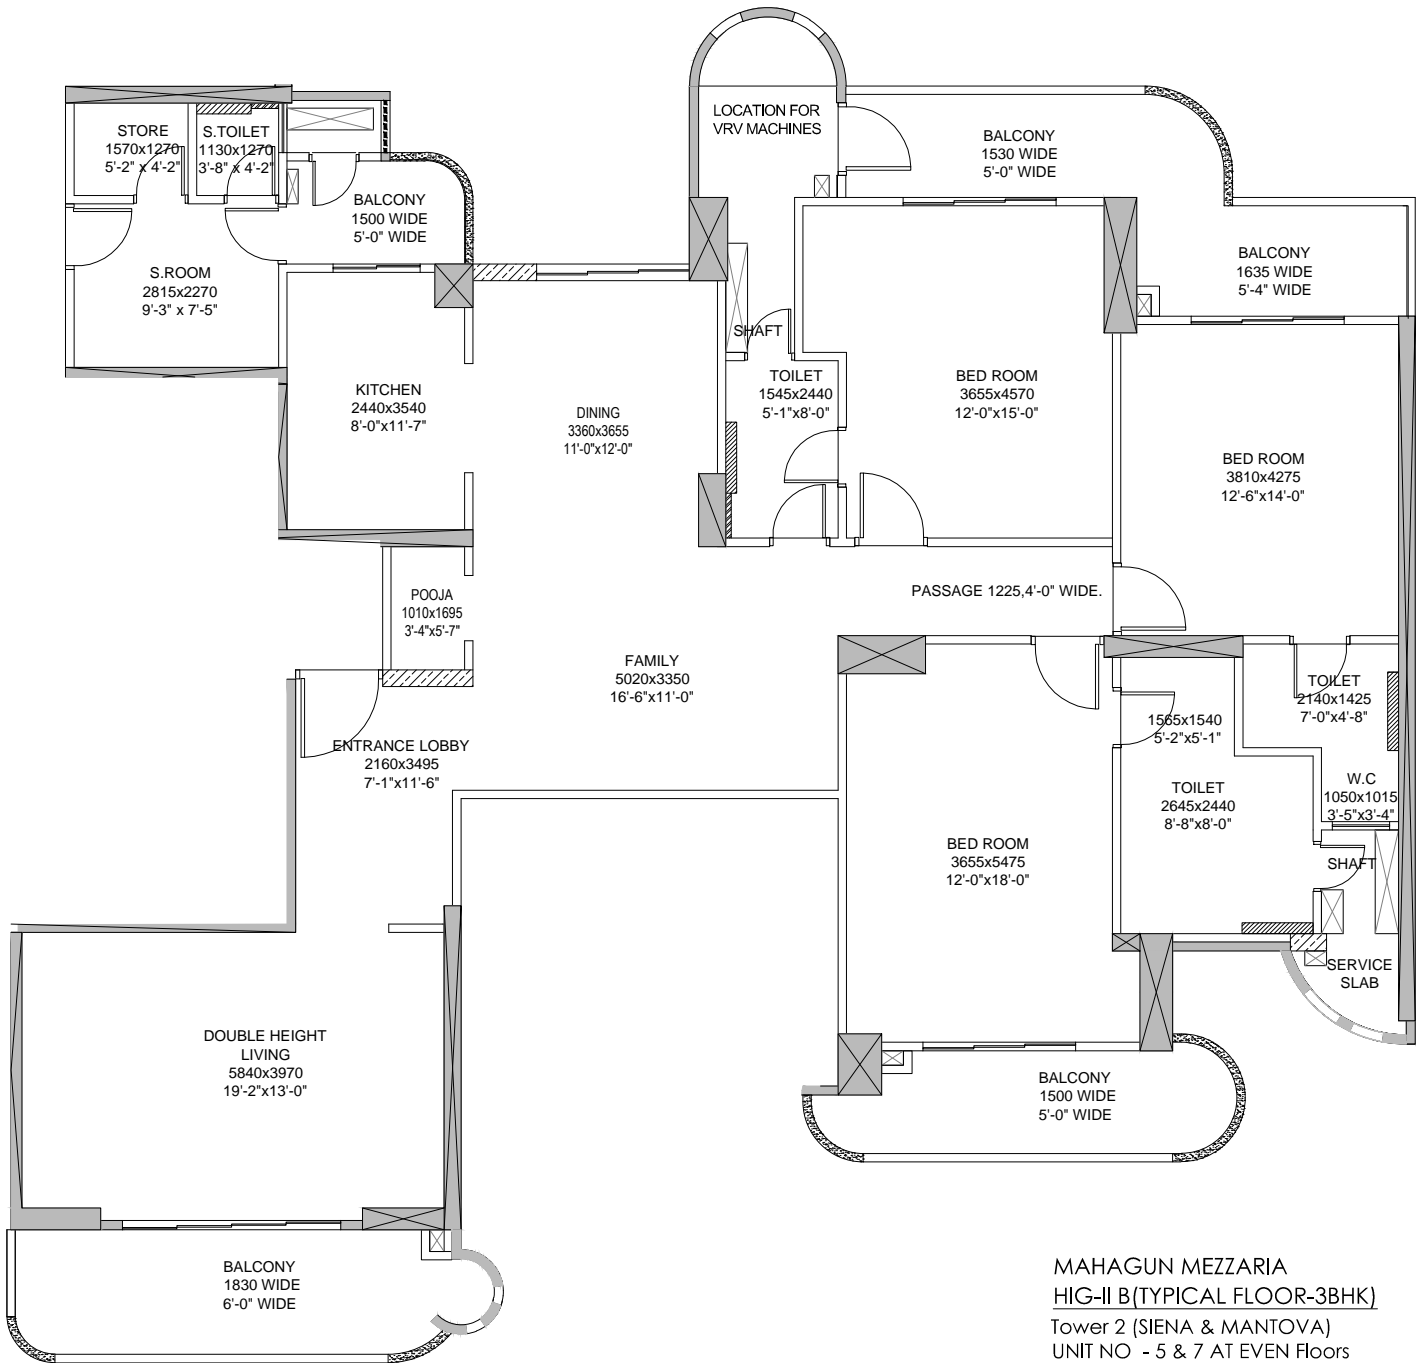

# HIG-IIB

## MAHAGUN MEZZARIA HIG-II B (TYPICAL FLOOR-3BHK)

Tower 2 (SIENA & MANTOVA)  
UNIT NO - 5 & 7 AT EVEN Floors  
UNIT NO - 6 & 8 AT ODD Floors

Carpet Area = 1781.00 sq. ft.  
Balcony area = 373.00 sq. ft.

Disclaimer: carpet area has been calculated based on the clarification issued by MAHARERA via - MAHARERA /SECY/FILE NO: 27/ 84/2017, Dated: 14 June 2017