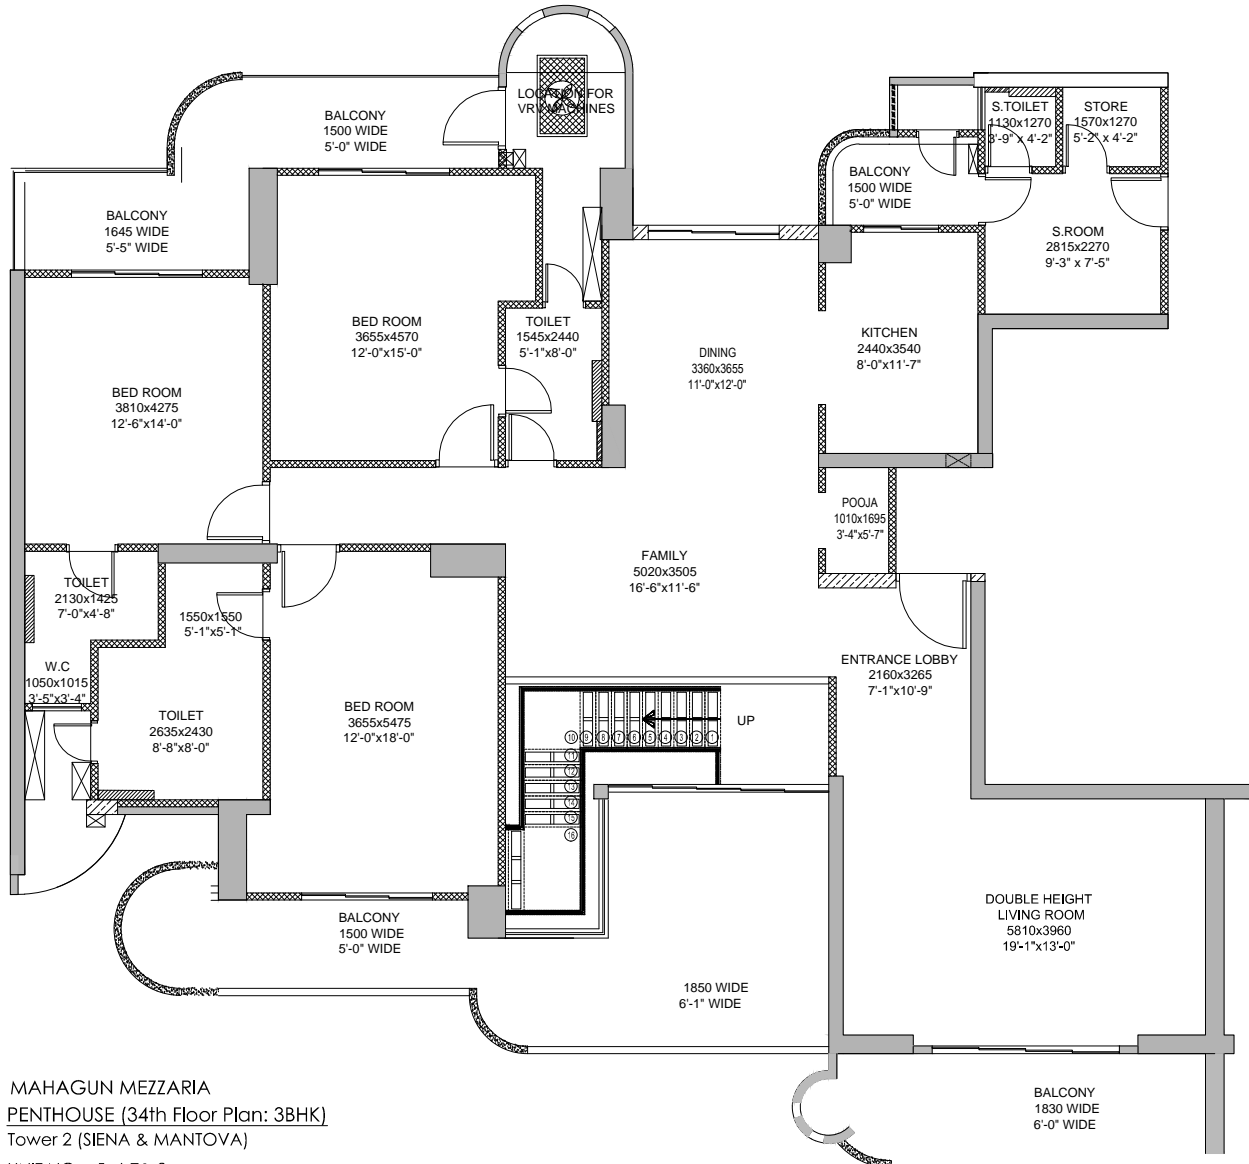

PENTHOUSE

MAHAGUN MEZZARIA
 PENTHOUSE (34th Floor Plan: 3BHK)
 Tower 2 (SIENA & MANTOVA)
 UNIT NO - 5, 6, 7 & 8

Carpet Area = 1948 sq. ft.
 Balcony area = 575 sq. ft.
 Terrace Area = 1300 sq. ft.

Disclaimer: carpet area has been calculated based on the clarification issued by MAHARERA via - MAHARERA /SECY/FILE NO: 27/ 84/2017, Dated: 14 June 2017