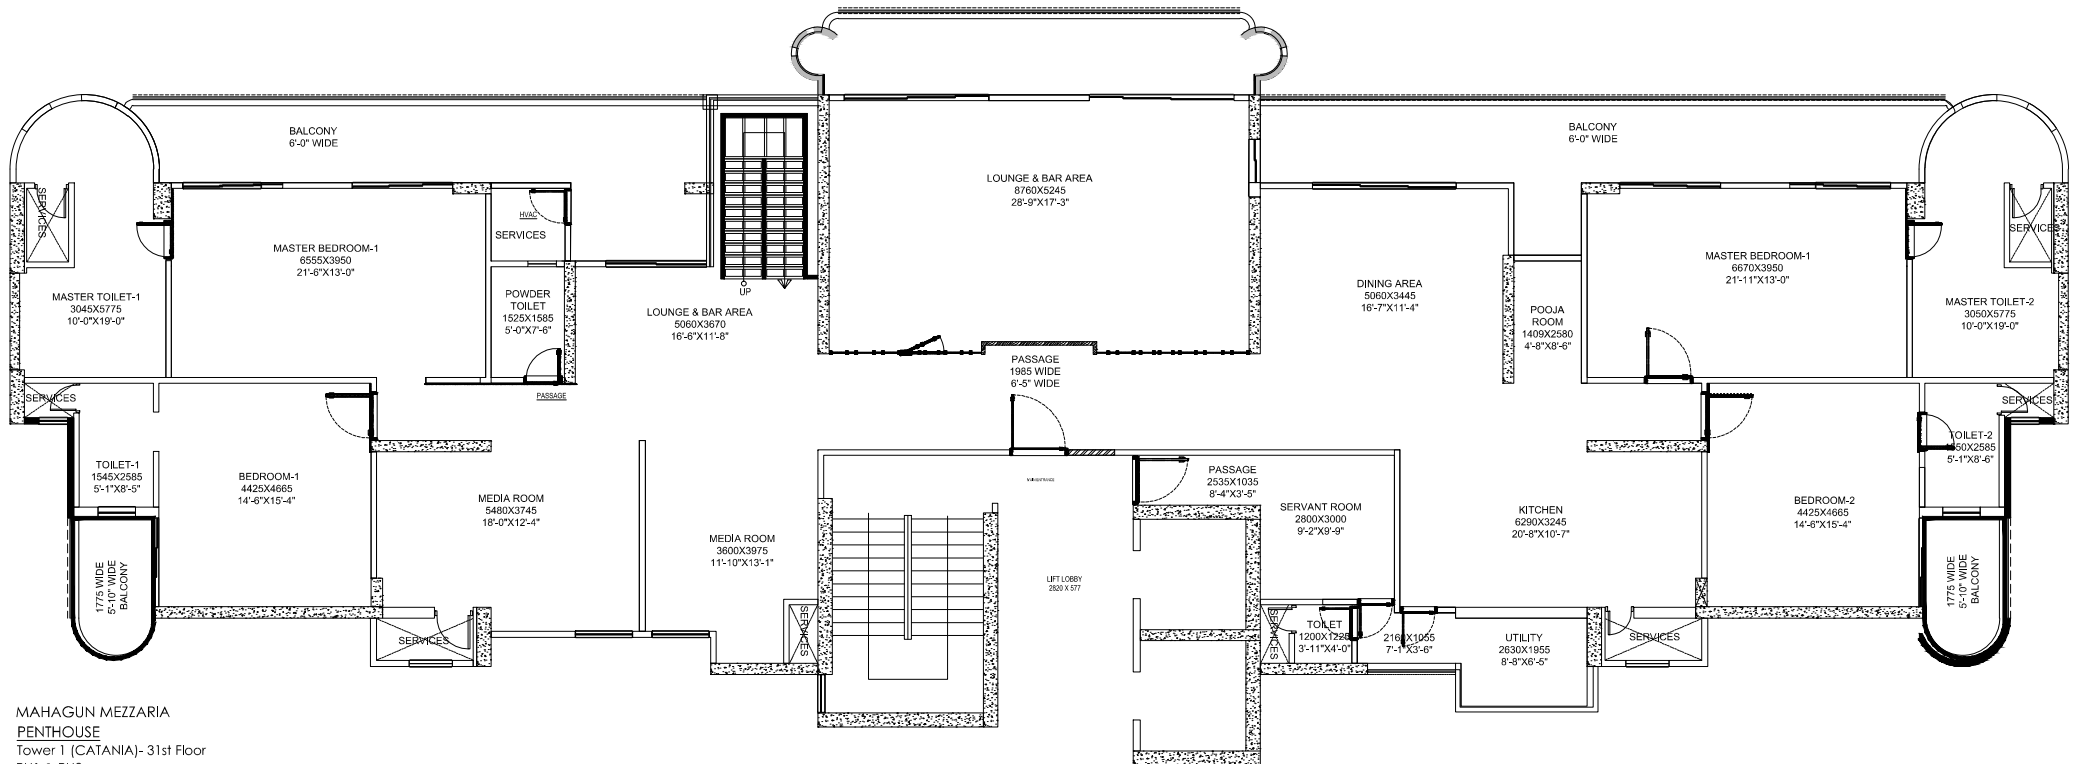

PENTHOUSE

MAHAGUN MEZZARIA
 PENTHOUSE
 Tower 1 (CATANIA)- 31st Floor
 PH1 & PH2
 Tower 5 (Valencia)- 31st Floor
 PH1 & PH2
 Tower 6 (Ferrara)- 34th floor
 PH1 & PH2
 Carpet Area = 3813.00 sq. ft.
 Balcony area = 909.45 sq. ft.
 Terrace area = 2500 sq. ft.

Disclaimer: carpet area has been calculated based on the clarification issued by MAHARERA via - MAHARERA /SECY/FILE NO: 27/ 84/2017, Dated: 14 June 2017