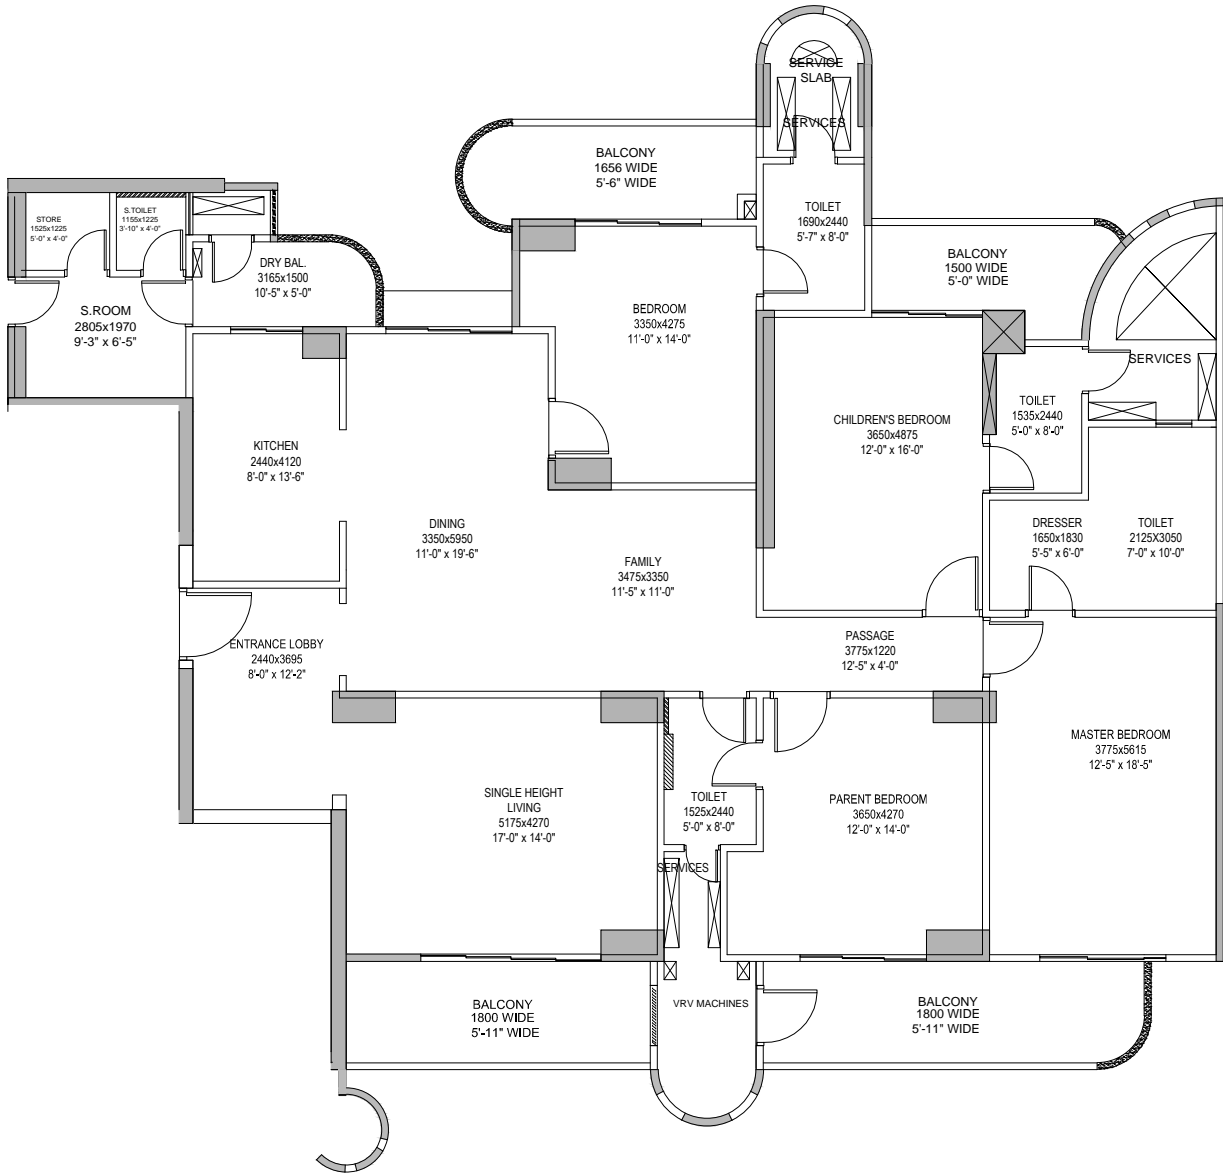

SHIG-IA

MAHAGUN MEZZARIA
 SHIG-IA (EVEN FLOORS: 4BHK)
 Tower 3 (MILANO & OSIMO)
 UNIT NO- 10,11

Carpet Area = 2052.00 sq. ft.
 Balcony area = 401.00 sq. ft.

Disclaimer: carpet area has been calculated based on the clarification issued by MAHARERA via – MAHARERA /SECY/FILE NO: 27/ 84/2017, Dated: 14 June 2017