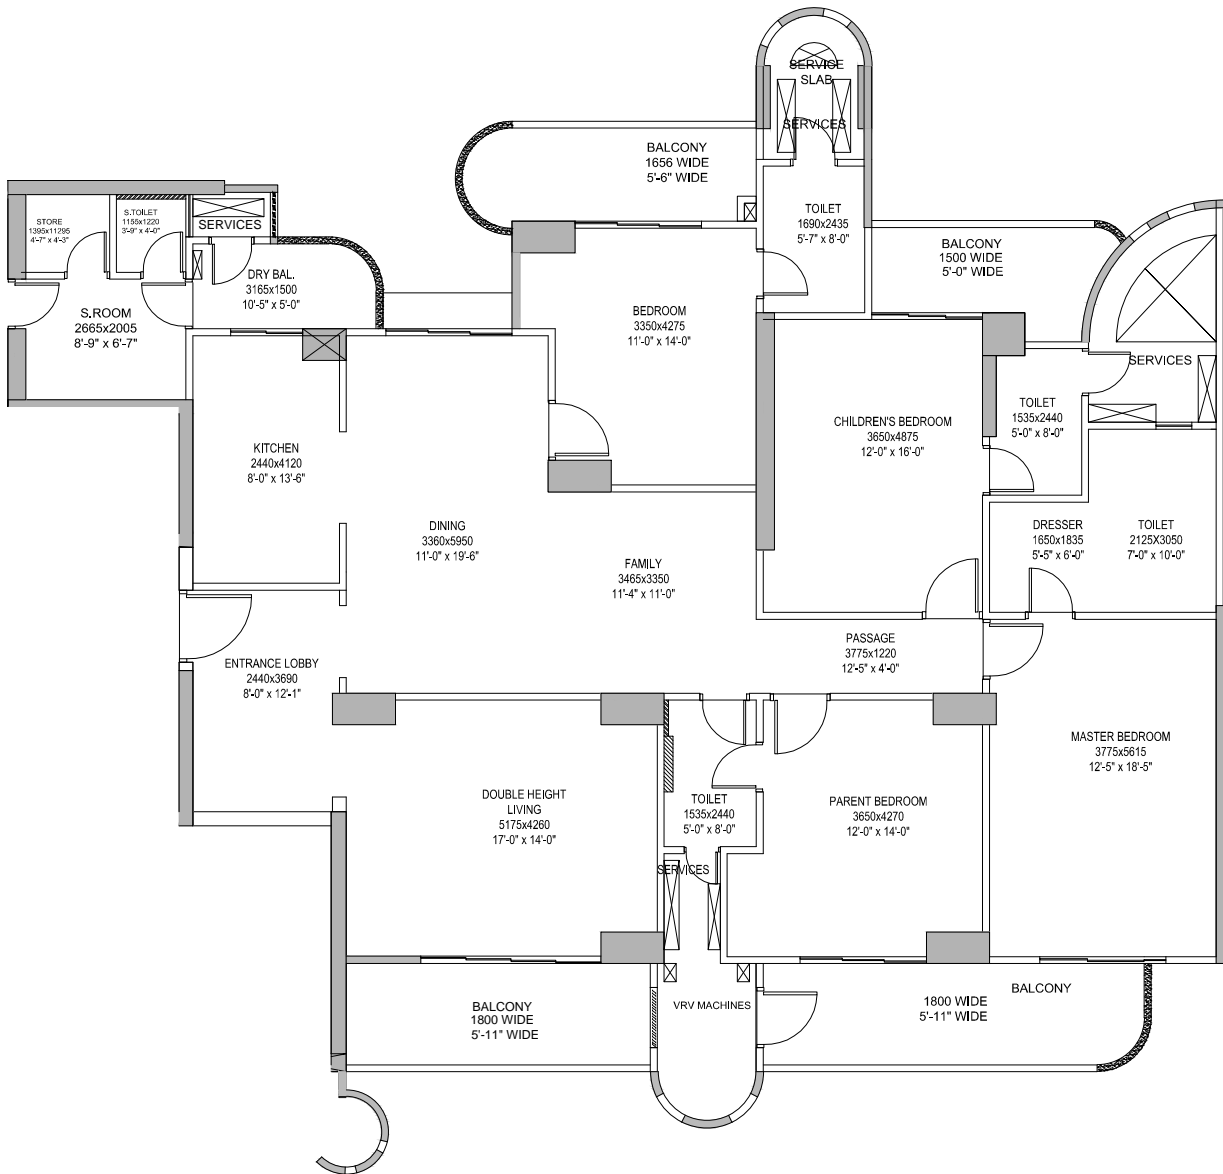

# SHIG-IA

MAHAGUN MEZZARIA  
 SHIG-IA (EVEN FLOORS: 4BHK)  
 Tower 3 (MILANO & OSIMO)  
 UNIT NO- 10,11

Carpet Area = 2052.00 sq. ft.  
 Balcony area = 401.00 sq. ft.

Disclaimer: carpet area has been calculated based on the clarification issued by MAHARERA via – MAHARERA /SECY/FILE NO: 27/ 84/2017, Dated: 14 June 2017