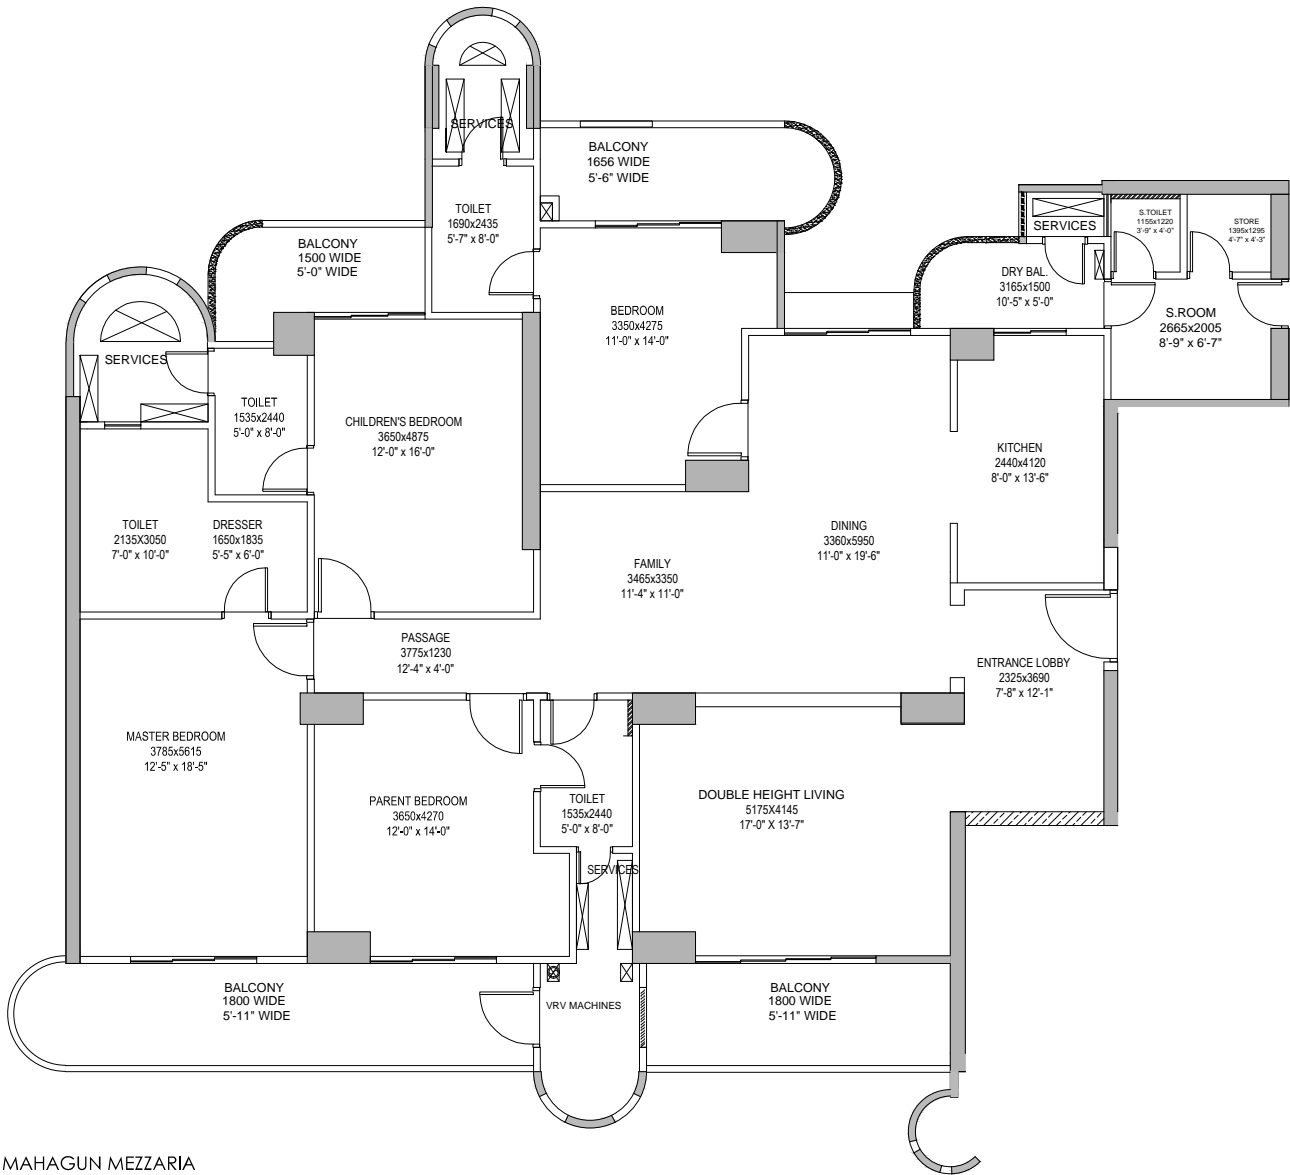

SHIG-IA

MAHAGUN MEZZARIA
 SHIG-IA(ODD FLOORS: 4BHK)

Tower 3 (MILANO & OSIMO)
 UNIT NO- 9,12

Carpet Area = 2052.00 sq. ft.
 Balcony area = 435.00 sq. ft.

Disclaimer: carpet area has been calculated based on the clarification issued by MAHARERA via – MAHARERA /SECY/FILE NO: 27/ 84/2017, Dated: 14 June 2017