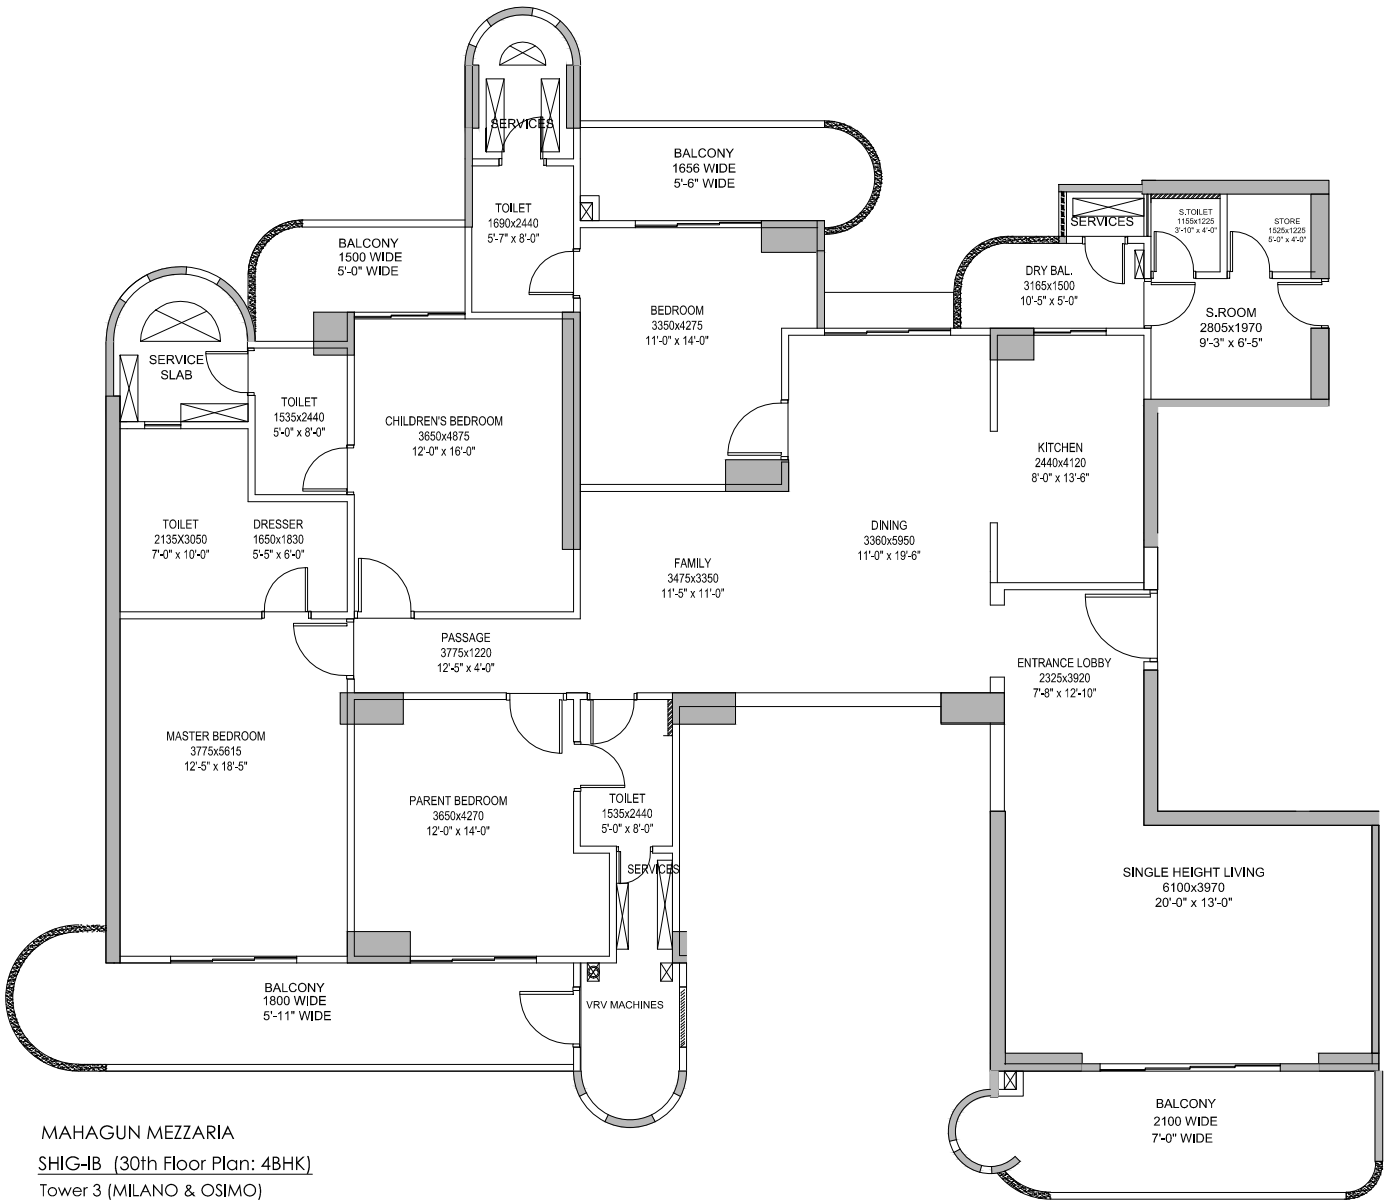

# SHIG-IB

MAHAGUN MEZZARIA  
 SHIG-IB (30th Floor Plan: 4BHK)  
 Tower 3 (MILANO & OSIMO)  
 UNIT NO- 9,12

Carpet Area = 2067.00 sq. ft.  
 Balcony area = 500.50 sq. ft.

Disclaimer: carpet area has been calculated based on the clarification issued by MAHARERA via – MAHARERA /SECY/FILE NO: 27/ 84/2017, Dated: 14 June 2017