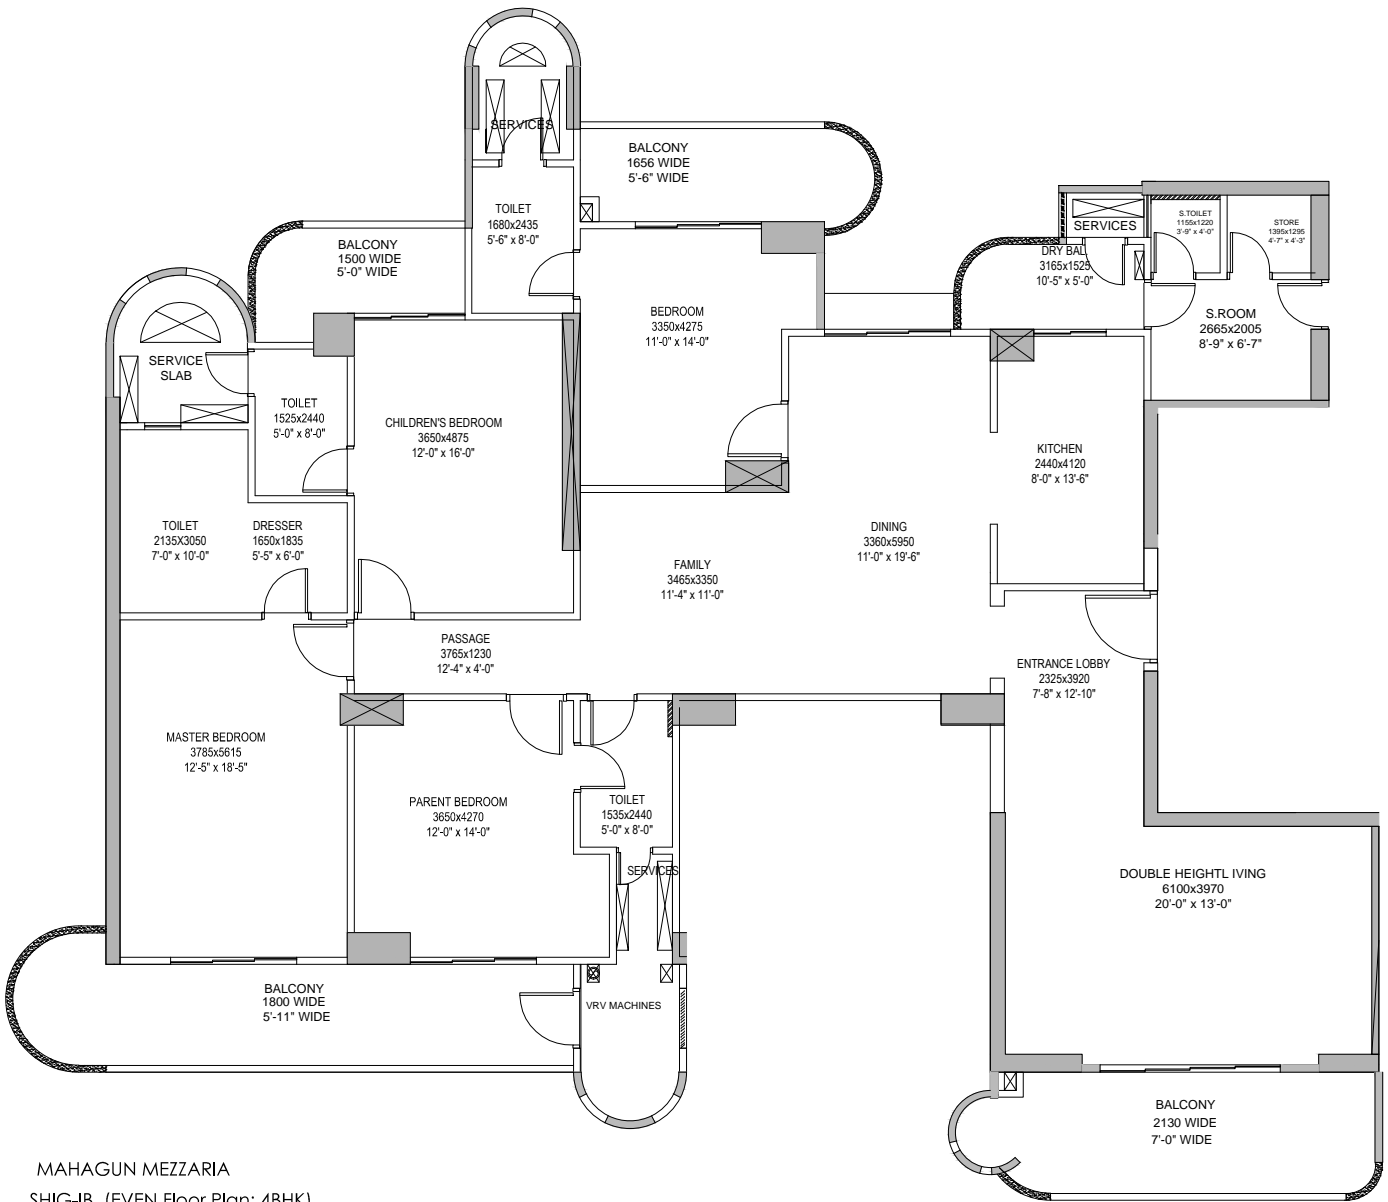

SHIG-IB

MAHAGUN MEZZARIA

SHIG-IB (EVEN Floor Plan: 4BHK)

Tower 3 (MILANO & OSIMO)

UNIT NO- 9,12

Carpet Area = 2067.00 sq. ft.

Balcony area = 500.50 sq. ft.

Disclaimer: carpet area has been calculated based on the clarification issued by MAHARERA via - MAHARERA /SECY/FILE NO: 27/ 84/2017, Dated: 14 June 2017