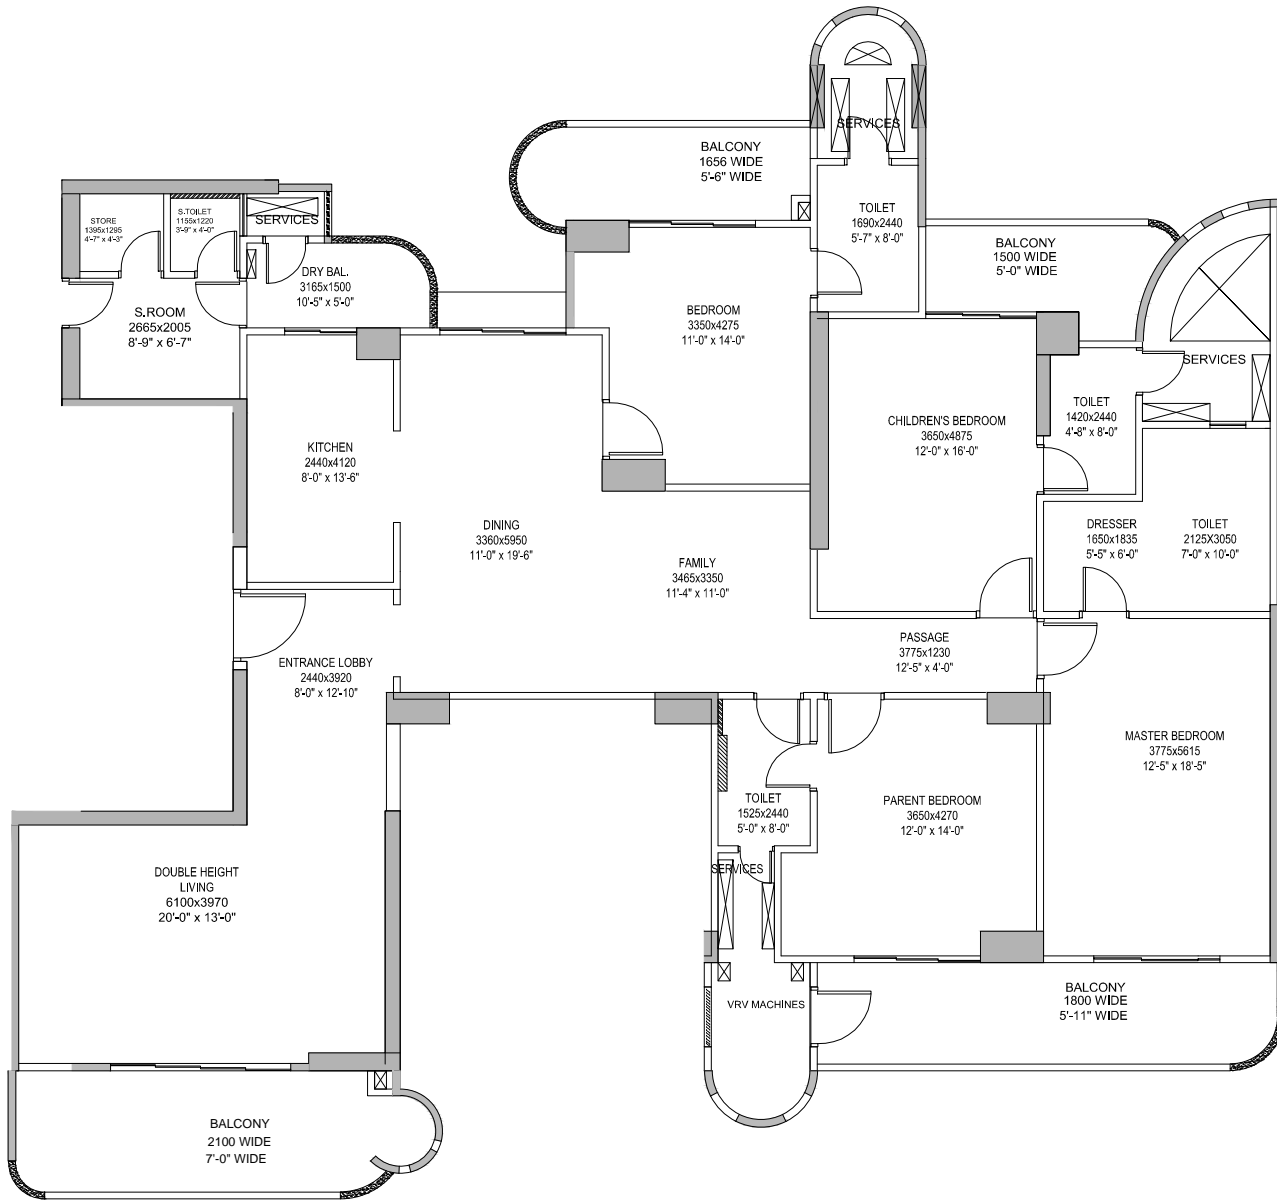

# SHIG-IB

MAHAGUN MEZZARIA

SHIG-IB (ODD Floor Plan: 4BHK)

Tower 3 (MILANO & OSIMO)

UNIT NO- 10,11

Carpet Area = 2067.00 sq. ft.

Balcony area = 471.00 sq. ft.

Disclaimer: carpet area has been calculated based on the clarification issued by MAHARERA via – MAHARERA /SECY/FILE NO: 27/ 84/2017, Dated: 14 June 2017