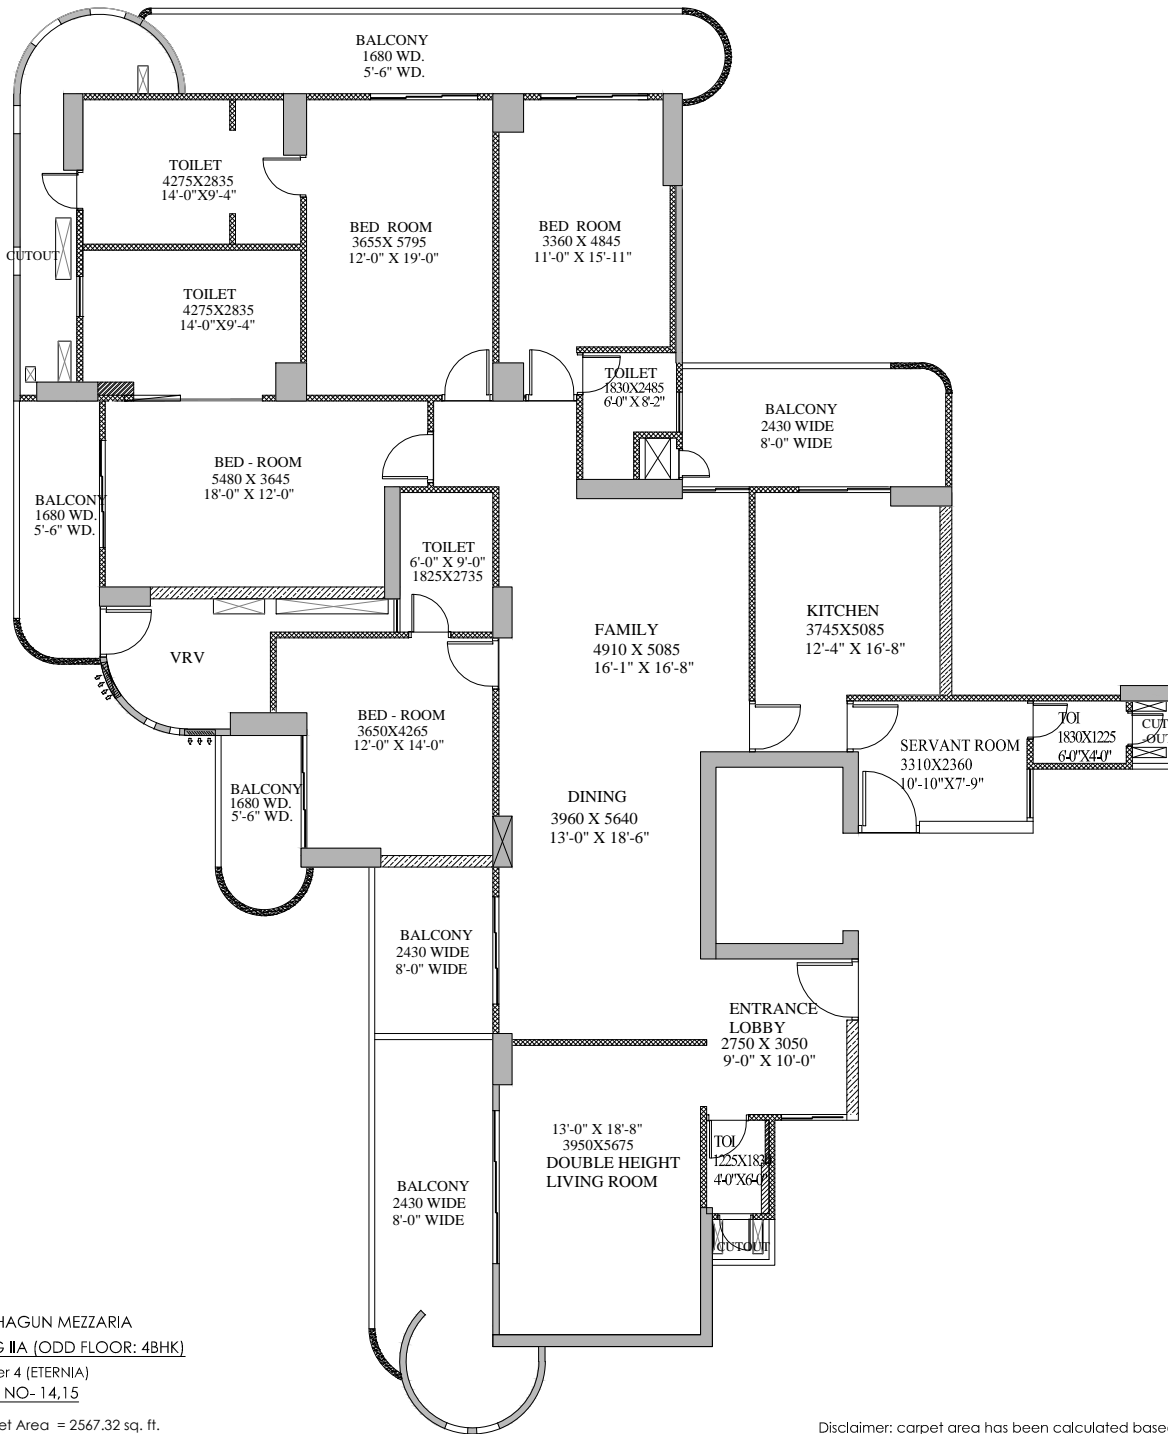

SHIG-IIA

MAHAGUN MEZZARIA
 SHIG II A (ODD FLOOR: 4BHK)
 Tower 4 (ETERNIA)
 UNIT NO- 14,15

Carpet Area = 2567.32 sq. ft.
 Balcony area = 726.00 sq. ft.

Disclaimer: carpet area has been calculated based on the clarification issued by MAHARERA via - MAHARERA /SECY/FILE NO: 27/ 84/2017, Dated: 14 June 2017