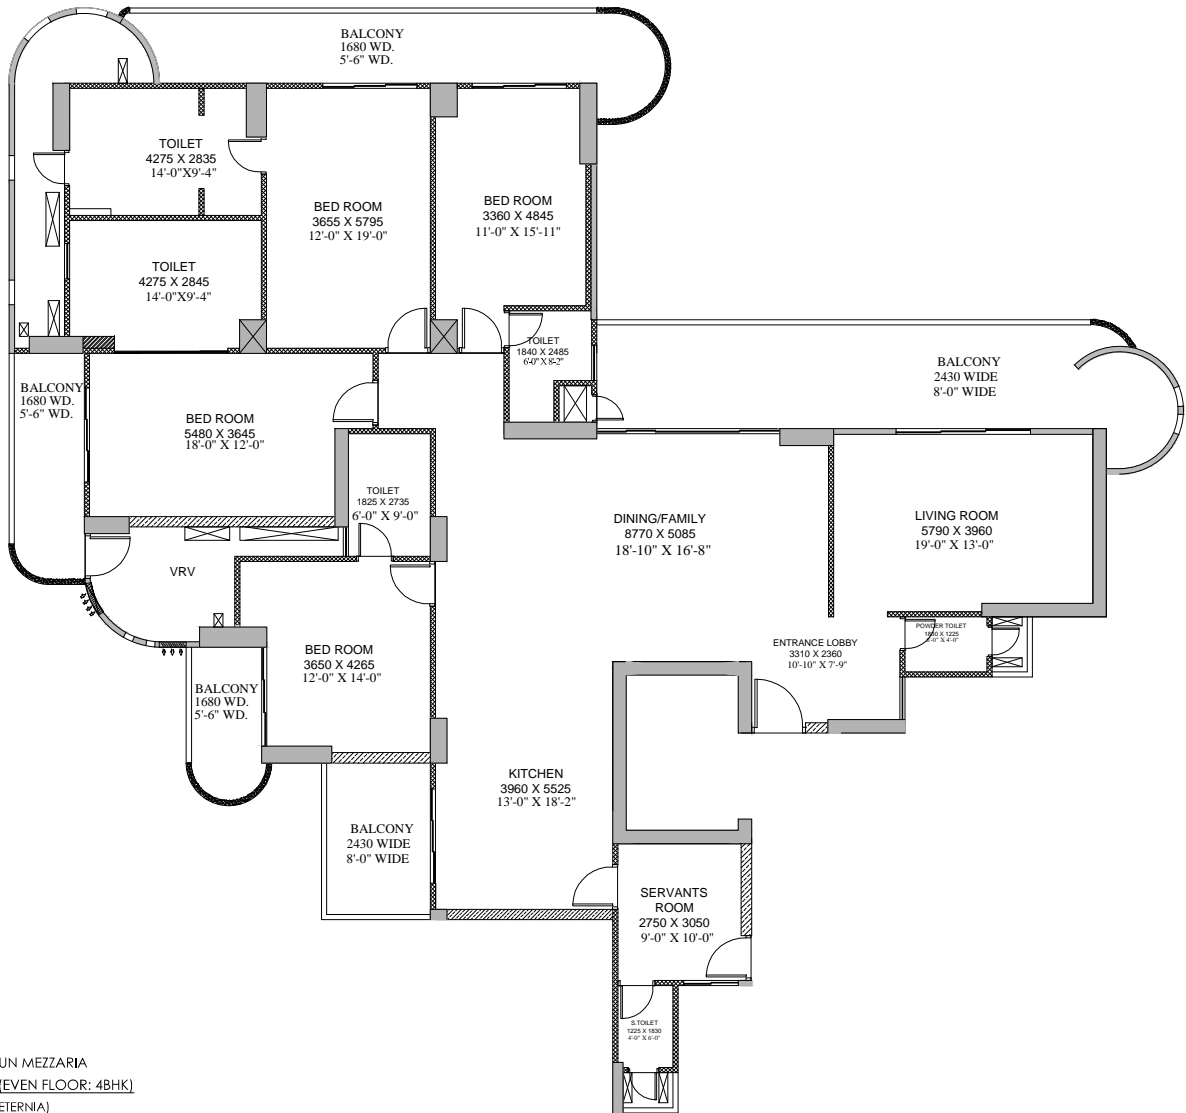

# SHIG-IIB

MAHAGUN MEZZARIA  
 SHIG IIB (EVEN FLOOR: 4BHK)  
 Tower 4 (ETERNIA)  
 UNIT NO- 14,15

Carpet Area = 2567.32 sq. ft.  
 Balcony area = 751.00 sq. ft.

Disclaimer: carpet area has been calculated based on the clarification issued by MAHARERA via – MAHARERA /SECY/FILE NO: 27/ 84/2017, Dated: 14 June 2017