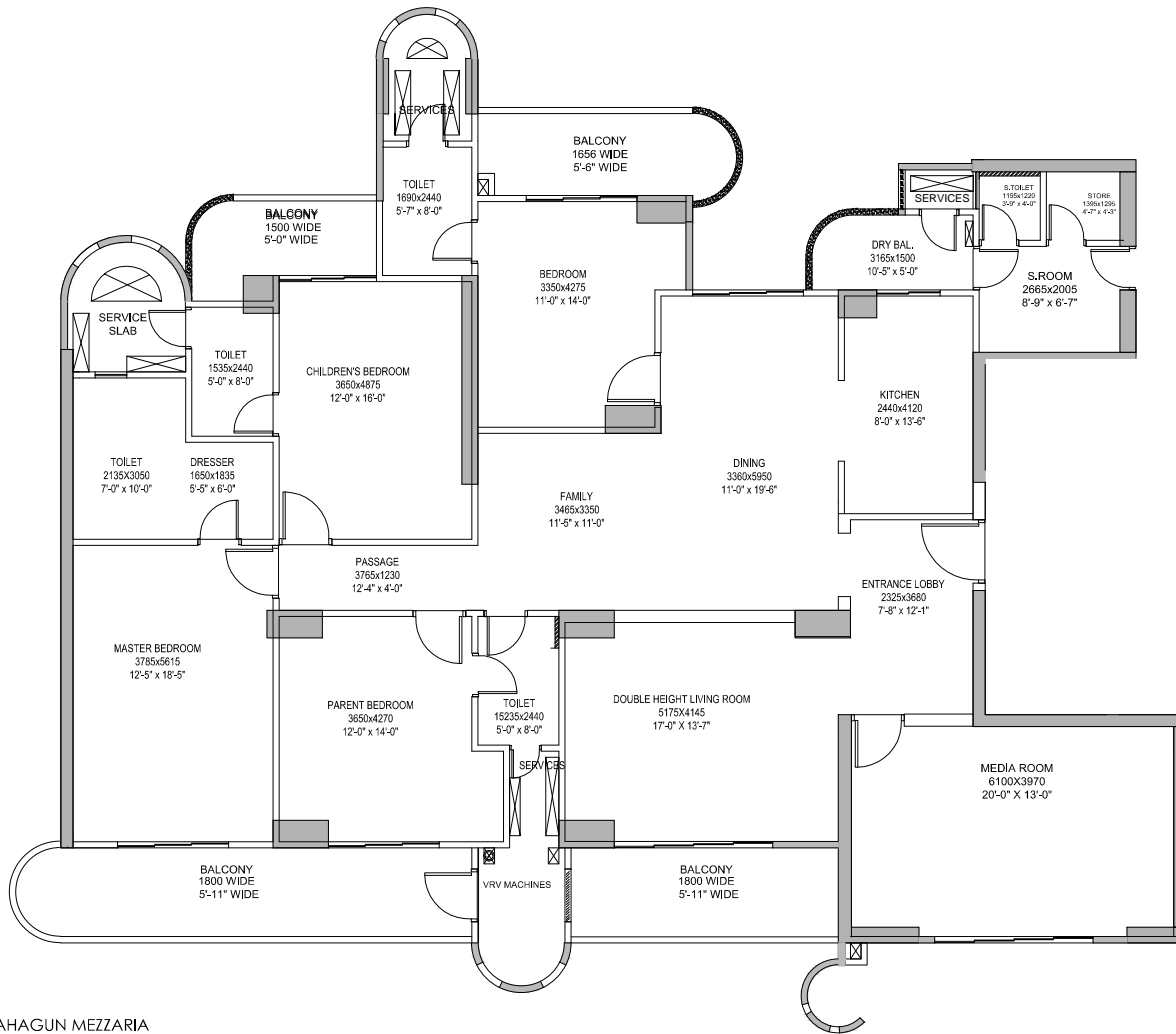

# SHIIG-IIIE

MAHAGUN MEZZARIA  
 SHIG-IIIE (First Floor Plan: 5BHK)  
 Tower 3 (MILANO & OSIMO)  
 UNIT NO- 9,12

Carpet Area = 2328.00 sq. ft.  
 Balcony area = 435.00 sq. ft.

Disclaimer: carpet area has been calculated based on the clarification issued by MAHARERA via – MAHARERA /SECY/FILE NO: 27/ 84/2017, Dated: 14 June 2017