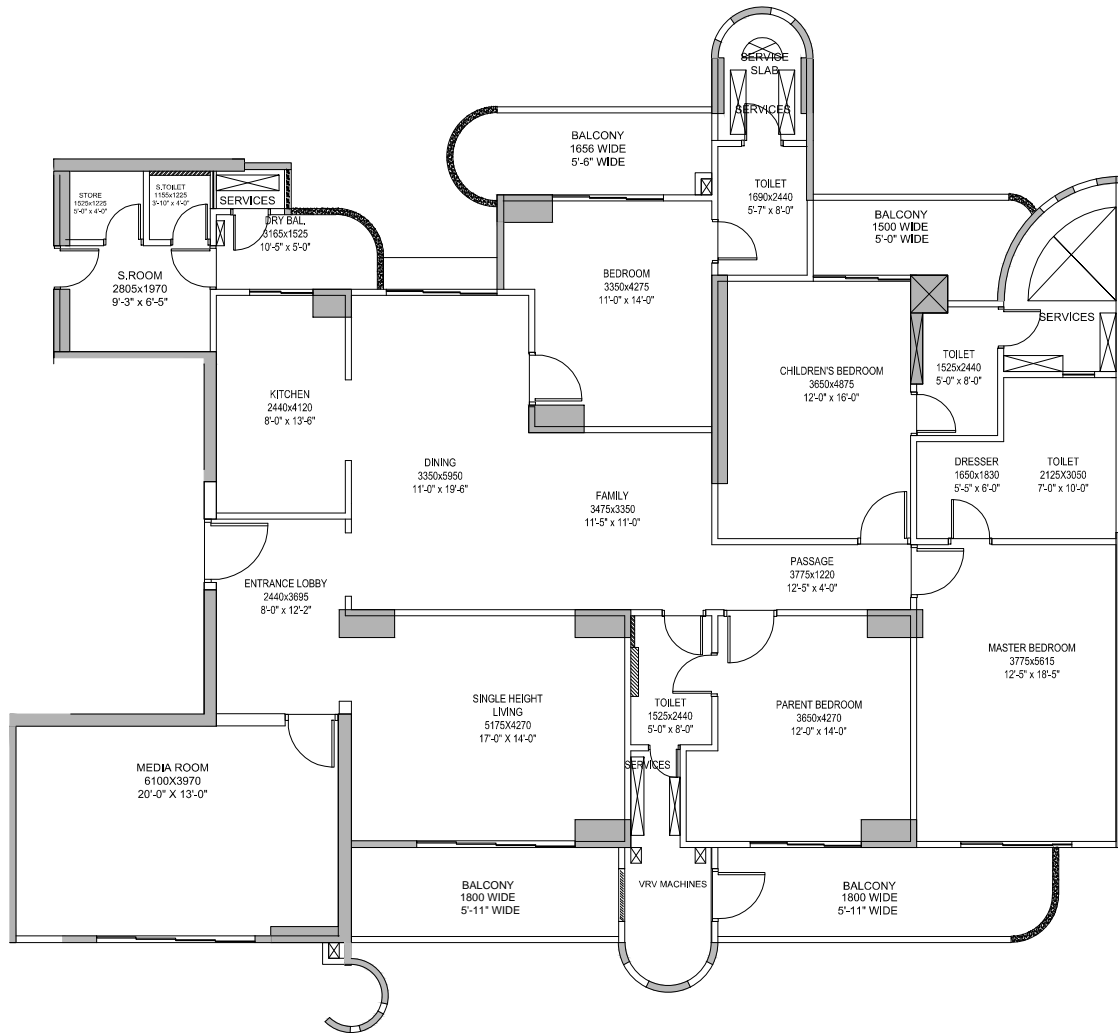

SHIG-II E

MAHAGUN MEZZARIA
 SHIG-II E (32nd Floor Plan: 5BHK)
 Tower 3 (MILANO & OSIMO)
 UNIT NO- 10,11

Carpet Area = 2328.00 sq. ft.
 Balcony area = 401.00 sq. ft.

Disclaimer: carpet area has been calculated based on the clarification issued by MAHARERA via – MAHARERA /SECY/FILE NO: 27/84/2017, Dated: 14 June 2017