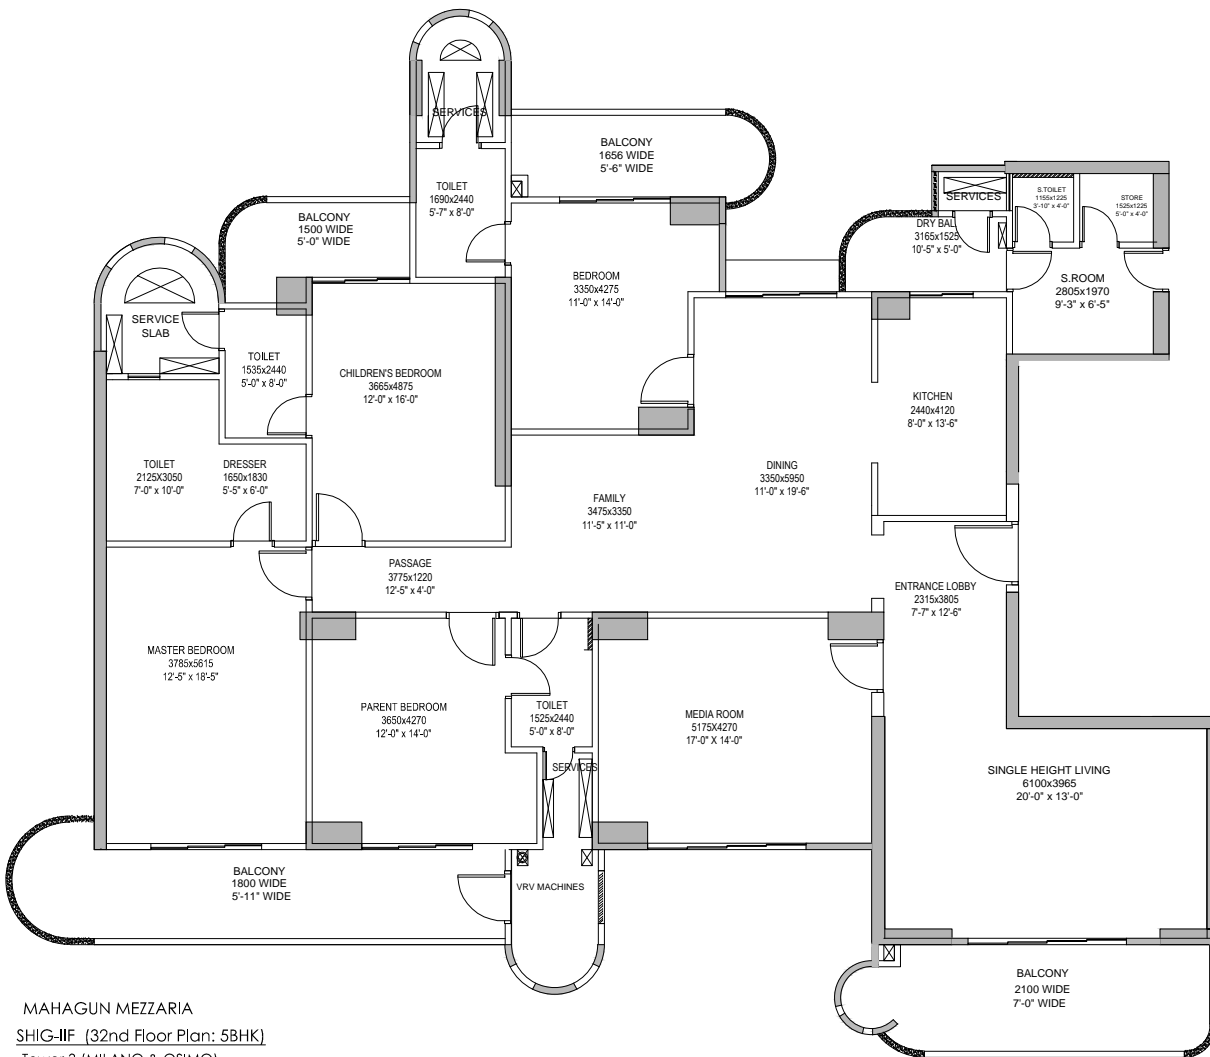

SHIG-IIF

MAHAGUN MEZZARIA
 SHIG-IIF (32nd Floor Plan: 5BHK)
 Tower 3 (MILANO & OSIMO)
 UNIT NO- 9,12

Carpet Area = 2328.00 sq. ft.
 Balcony area = 500.50 sq. ft.

Disclaimer: carpet area has been calculated based on the clarification issued by MAHARERA via – MAHARERA /SECY/FILE NO: 27/ 84/2017, Dated: 14 June 2017